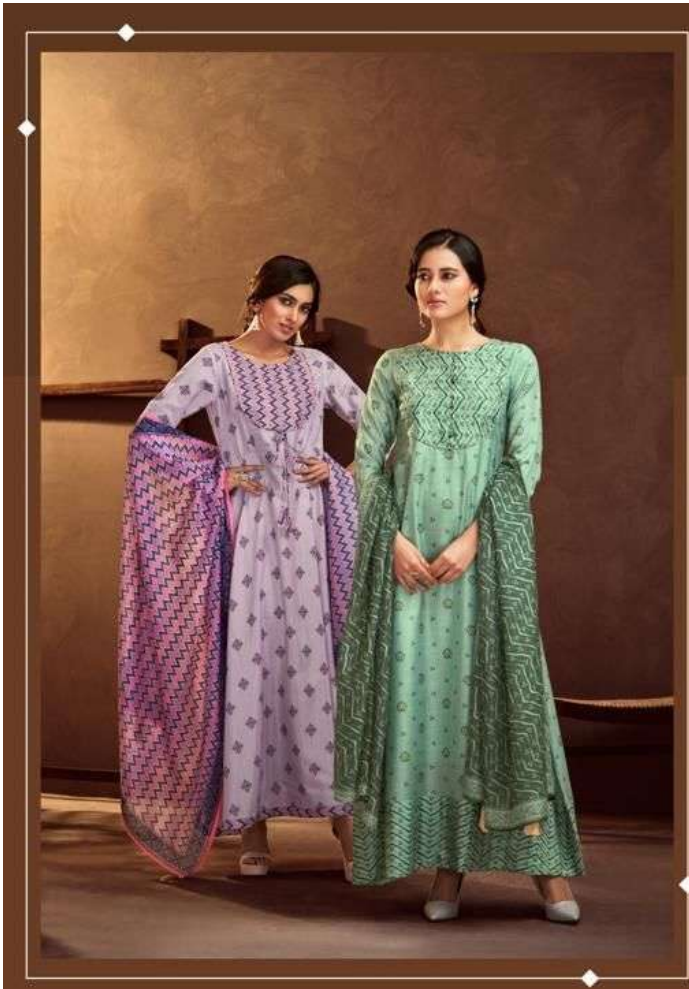

SHICH 

Naaz

Collection

SHICHI
SH-106

SHICHI
SH-108

SHICHI
SH-107

SHICHI
SH-103

SHICH

Gown Fabric
Linen Silk

Dupatta Fabric
Silk Blend

Value Addition
Heavy Handwork in Yoke Area

SIZE
M, L, XL, 2XL, 3XL