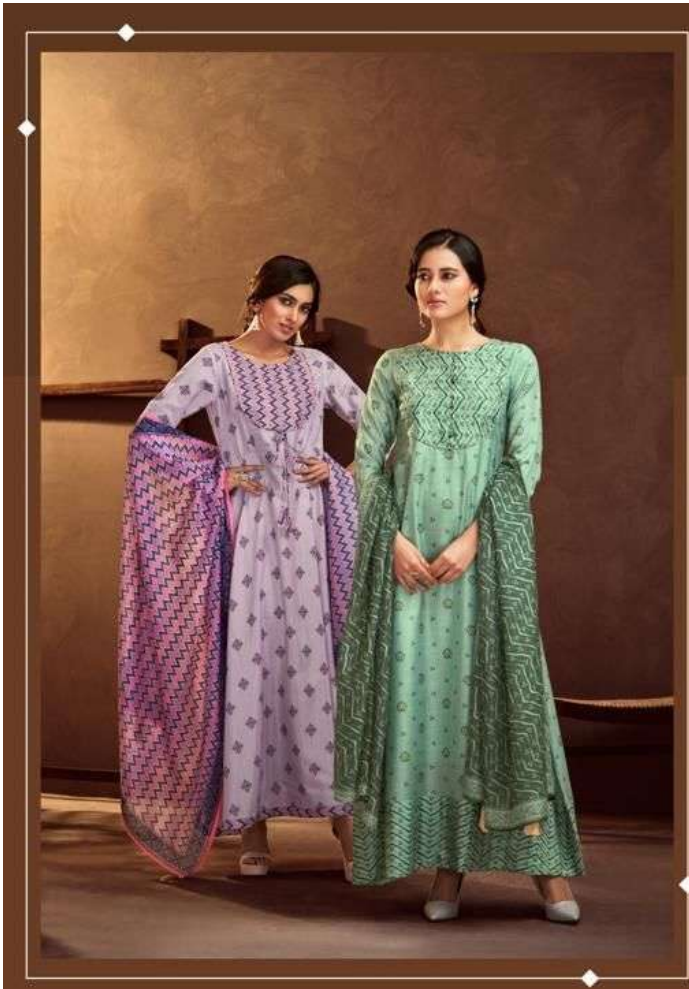

# Naaz

Collection

SHICHI  
SH-106

SHICHI  
SH-108

SHICHI  
SH-107

SHICHI  
SH-103

SHICH

Gown Fabric  
Linen Silk

Dupatta Fabric  
Silk Blend

Value Addition  
Heavy Handwork in Yoke Area

SIZE  
M, L, XL, 2XL, 3XL