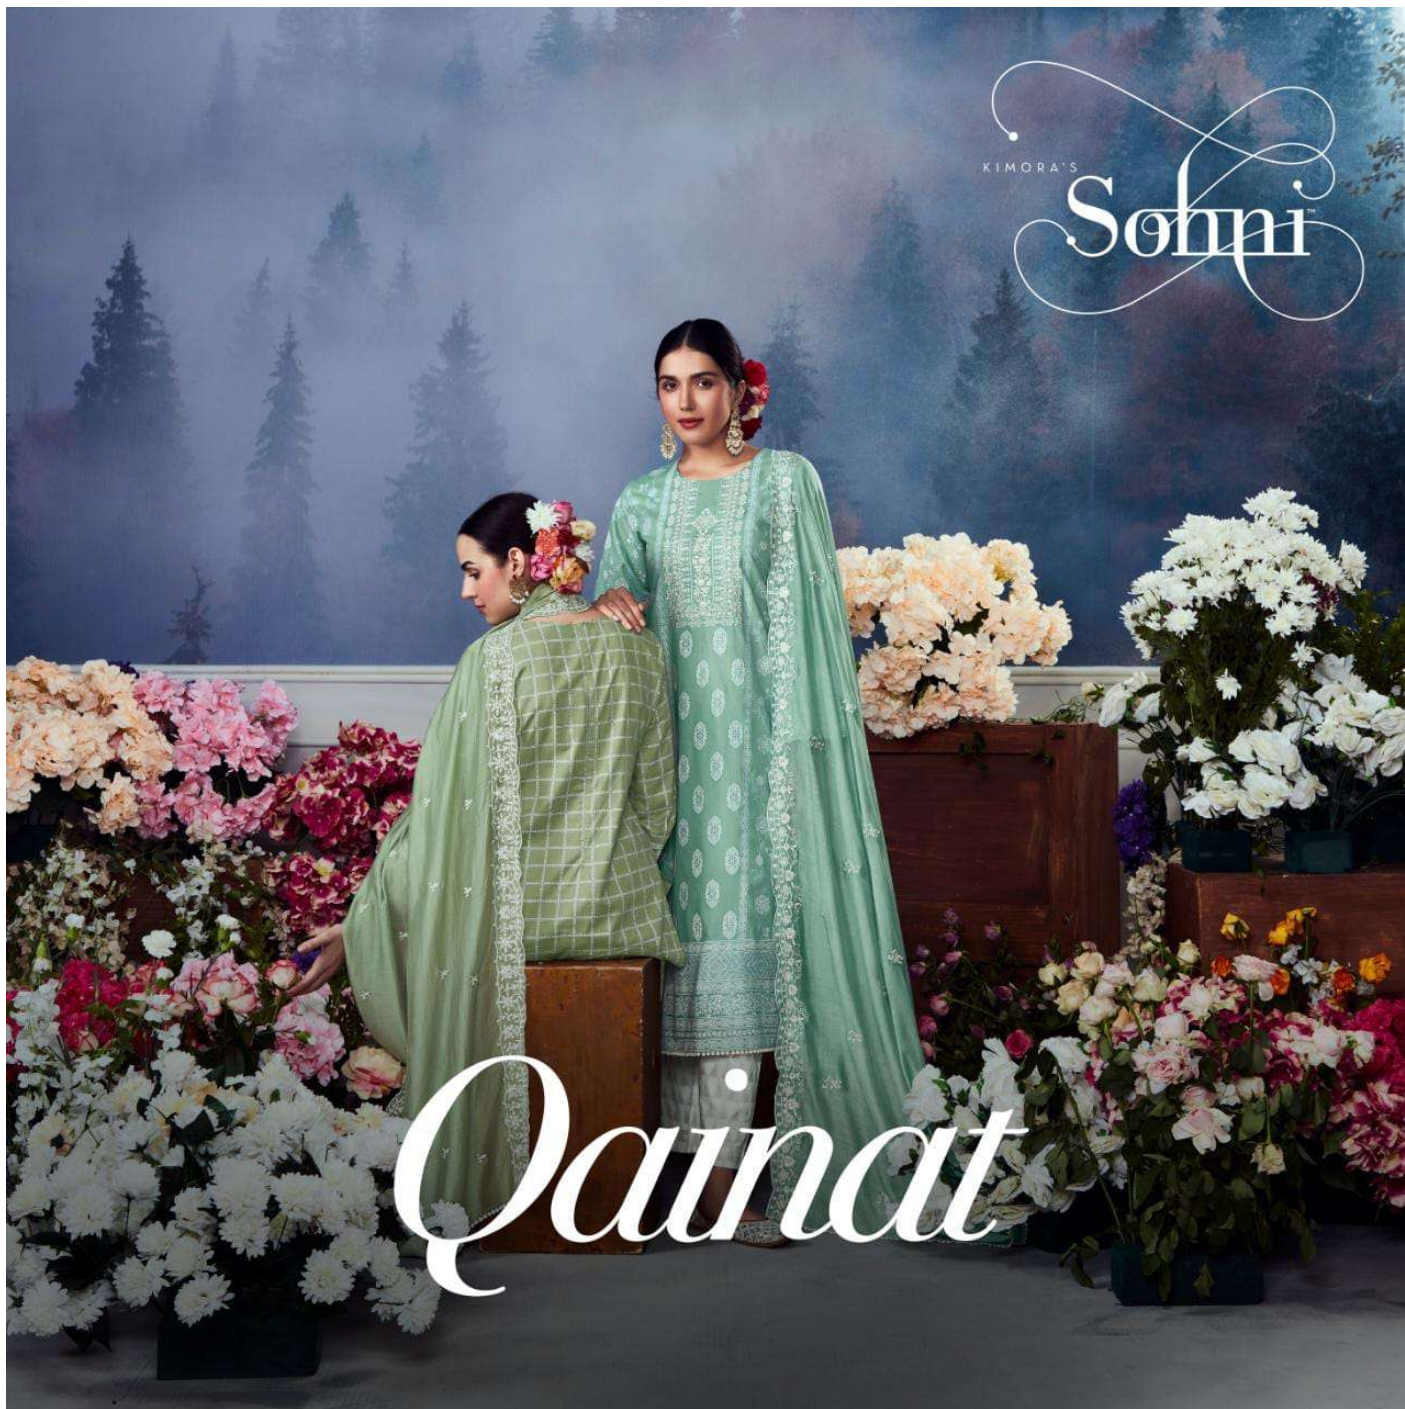

KIMORA'S

Sohmi

Qainat

S0031 STUNNING FASHION

S0032 STUNNING FASHION

Solmi

S0033 STUNNING FASHION

S0034 STUNNING FASHION

S0034

S0035

S0036

S0037

S0038

Qainat

TOP

Pure cotton lawn with print and embroidery neckline

DUPATTA

Mul cotton with scalloped embroidery border and Buttis

BOTTOM

Pure cotton lawn with print