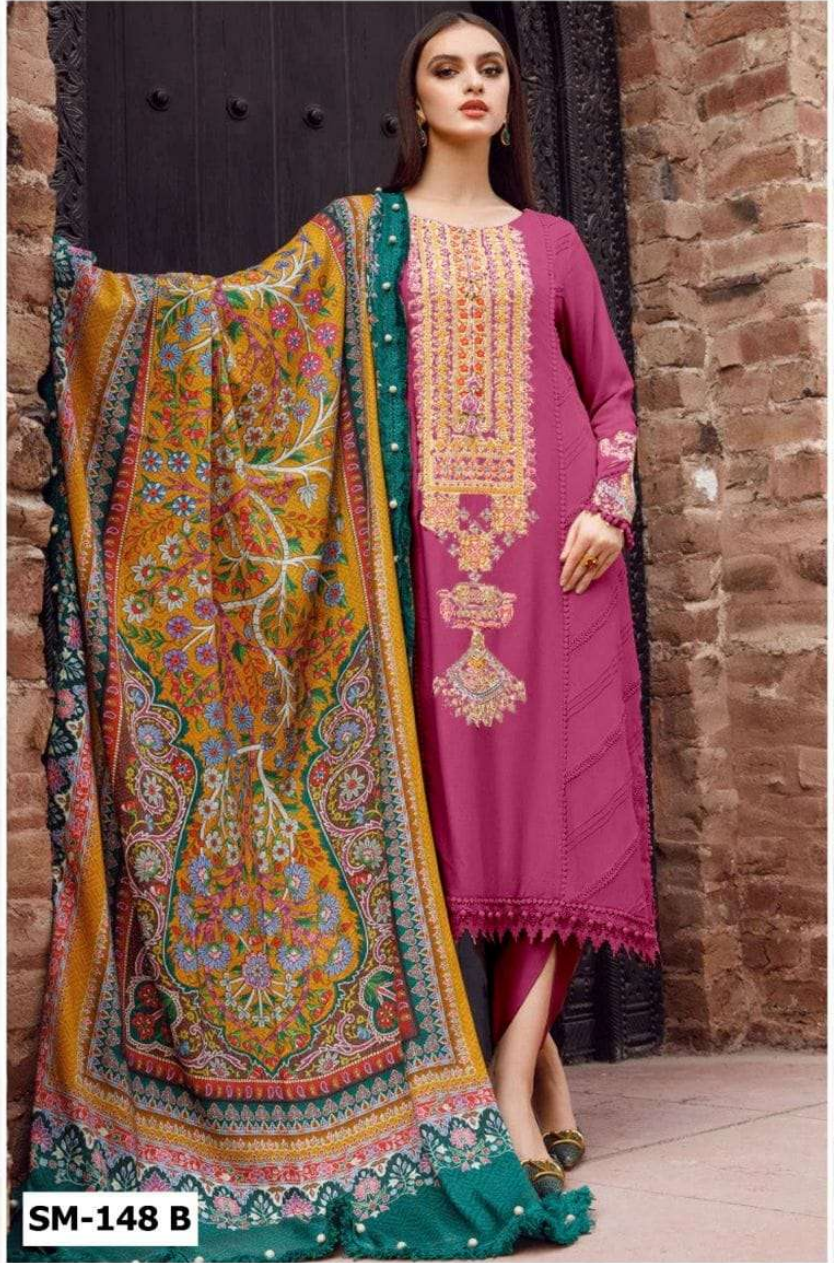

سنا مریم
Sana Maryam

Fabric Details

TOP:- Cotton With Self Embroidery

BOTTOM:-Cotton

DUPATTA:- Cotton With Digital Print

MARIYA B

SM-148 B