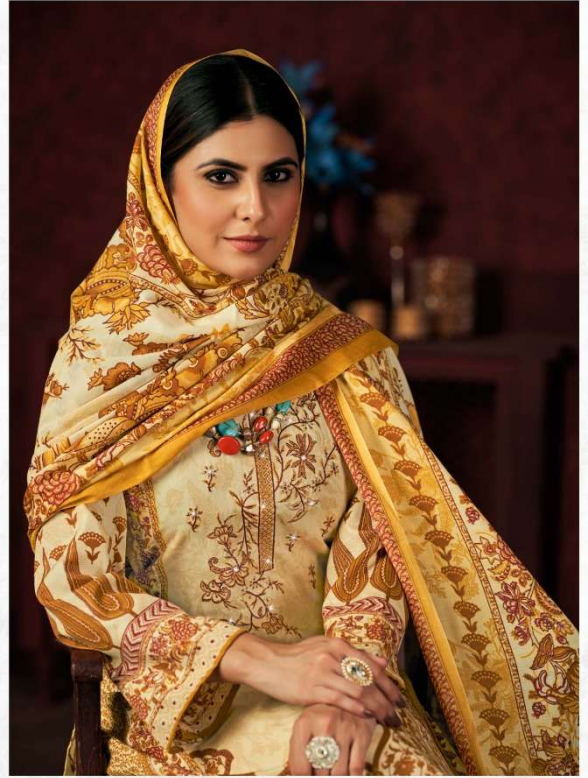

ROMANI
LUXURY COLLECTION

D.No.1077-001