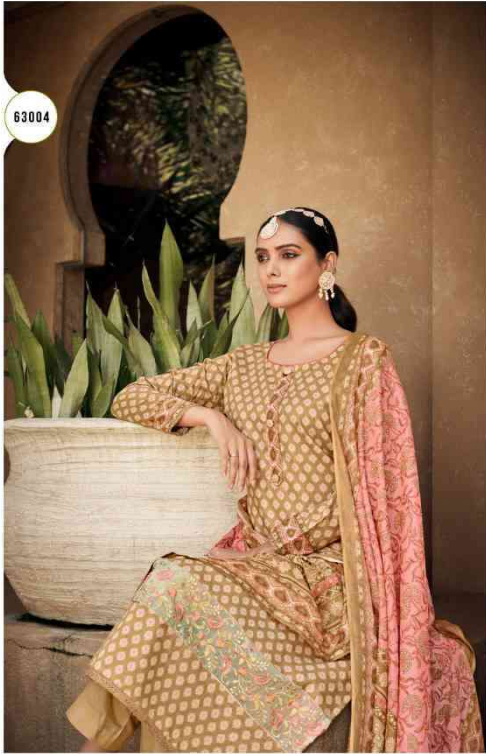

NEW
MASAKALI

Elica

✦ **MAGICAL AESTHETICS** ✦
Pristine luxury at its true renaissance is complete
course. for. you

✦----- BE SPOKE LUXURY -----✦

A bespoke collection of luxurious couture awaits you

◆..... SHEER BLISS◆

A blissful balance of Indian & contemporary aesthetics

63004

✦----- SURREAL ARTISTRY -----✦

Portraying the subtle royalty of a woman

✦----- ETHEREAL COUTURE -----✦

Step into your dream wedding with ethereal couture

63006

◆..... ROYAL ROMANCE◆

A woman tale romance in each ensemble

✦ TIMELESS ELEGANCE

Fabulous there is only one great thing in the world which is my self

63001

63002

63005