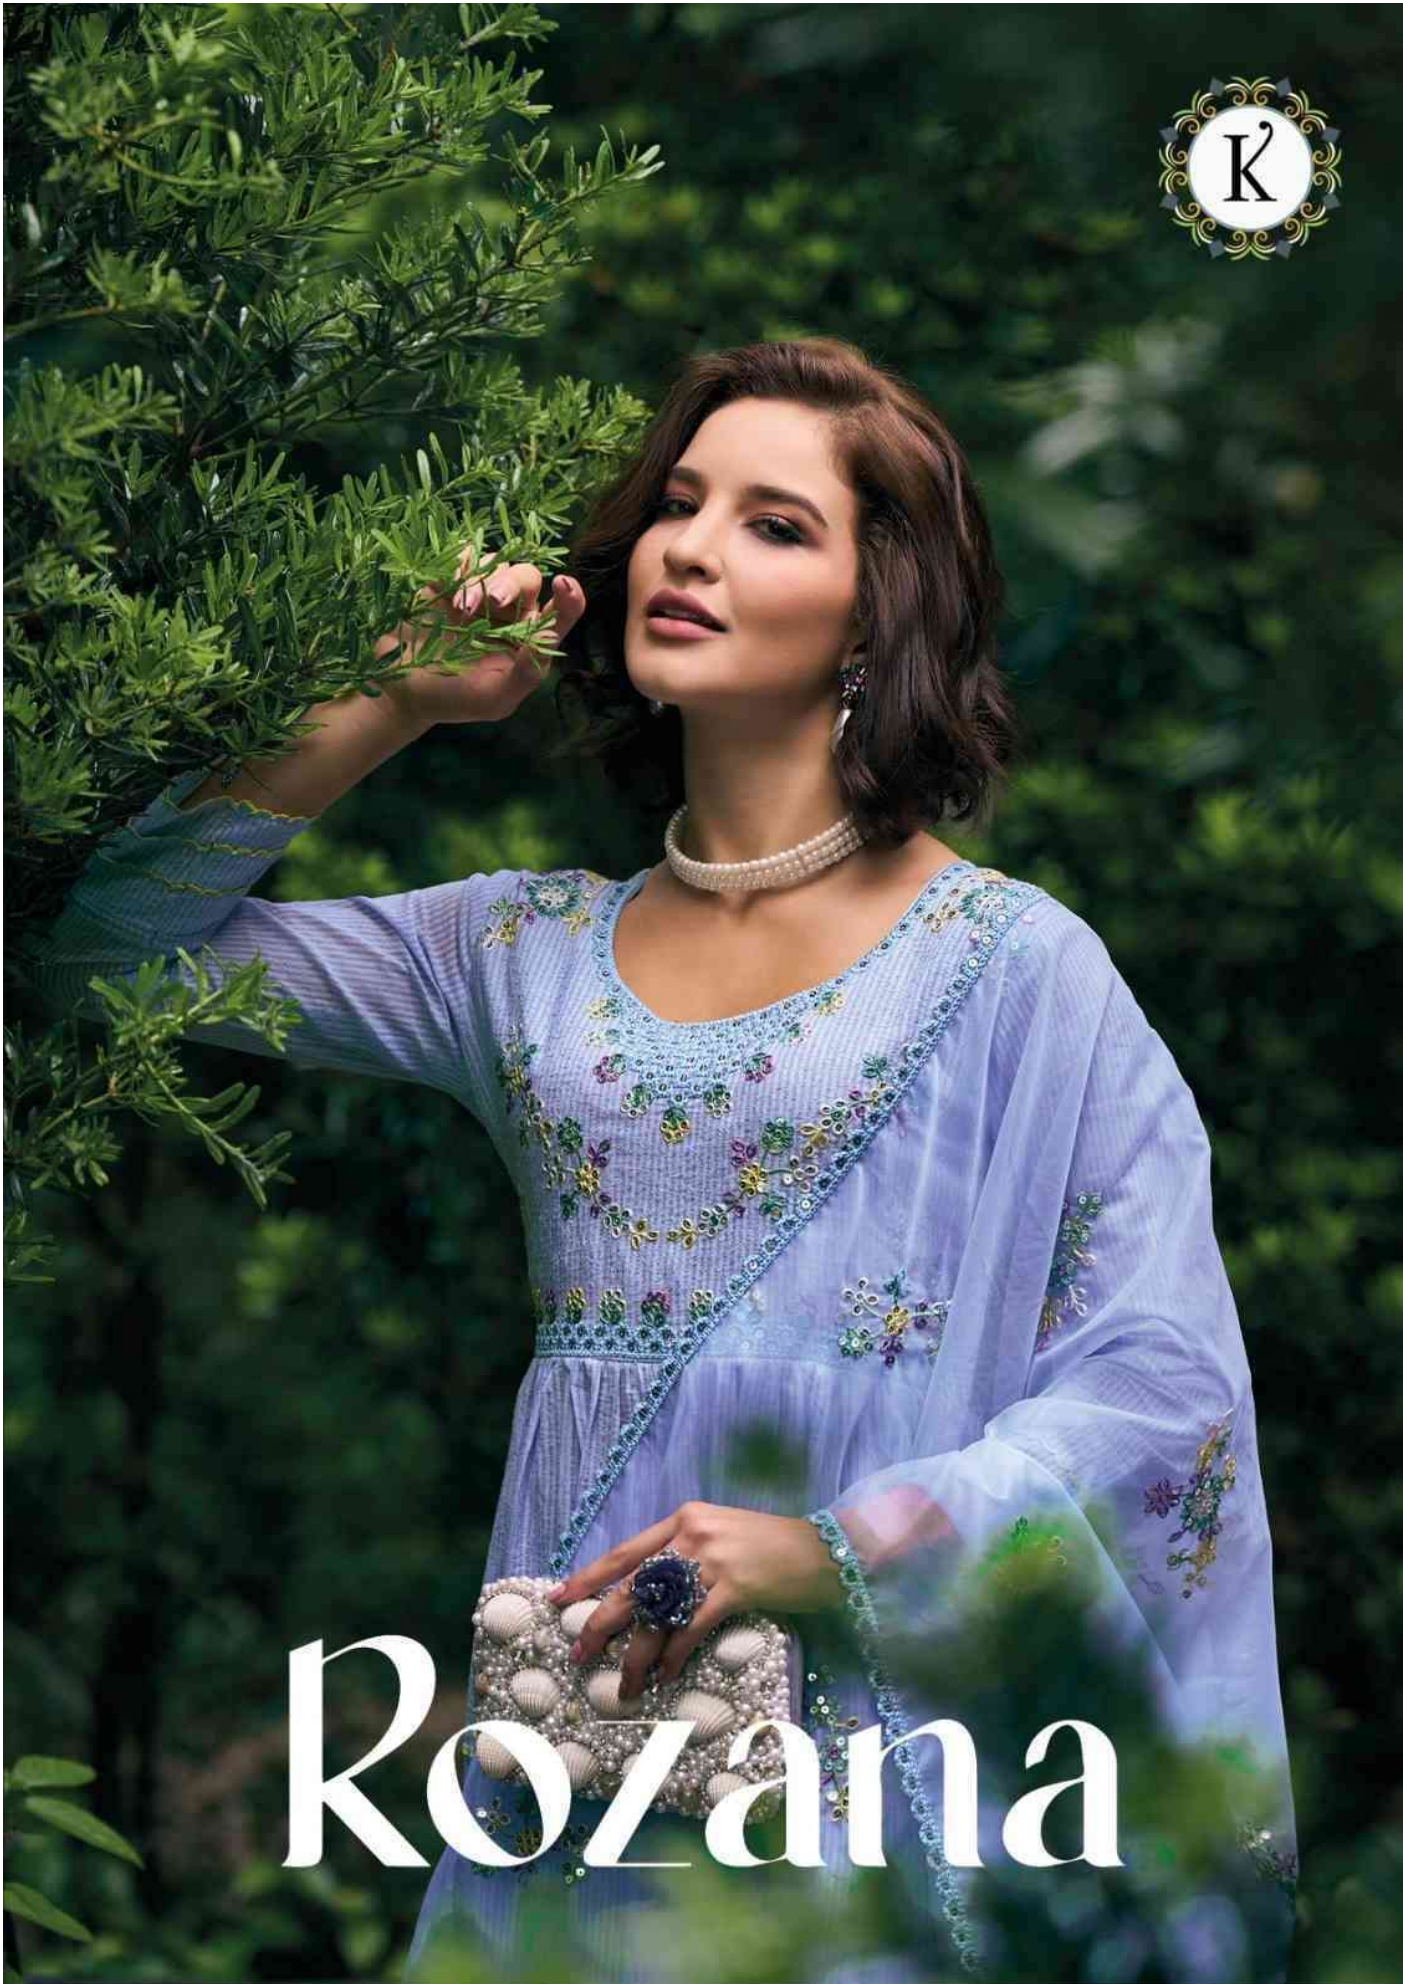

**TOP**  
FOX GEORGETTE WITH  
HEAVY EMBROIDERY & MOTI WORK

**BOTTOM**  
HEAVY SANTOON WITH  
PATCH WORK

**DUPATTA**  
NAZNIK CHIFFON

D.NO.121-A

D.NO.121-B

D.NO.121-C

D.NO.121-D

2042

**No:-220.  
Antique Long set**

# Rozana

**Your Choice<sup>®</sup>**

Presented By: Sangrali Text  
SUITS, KURTI & LEHNGHA

**Pakiza**