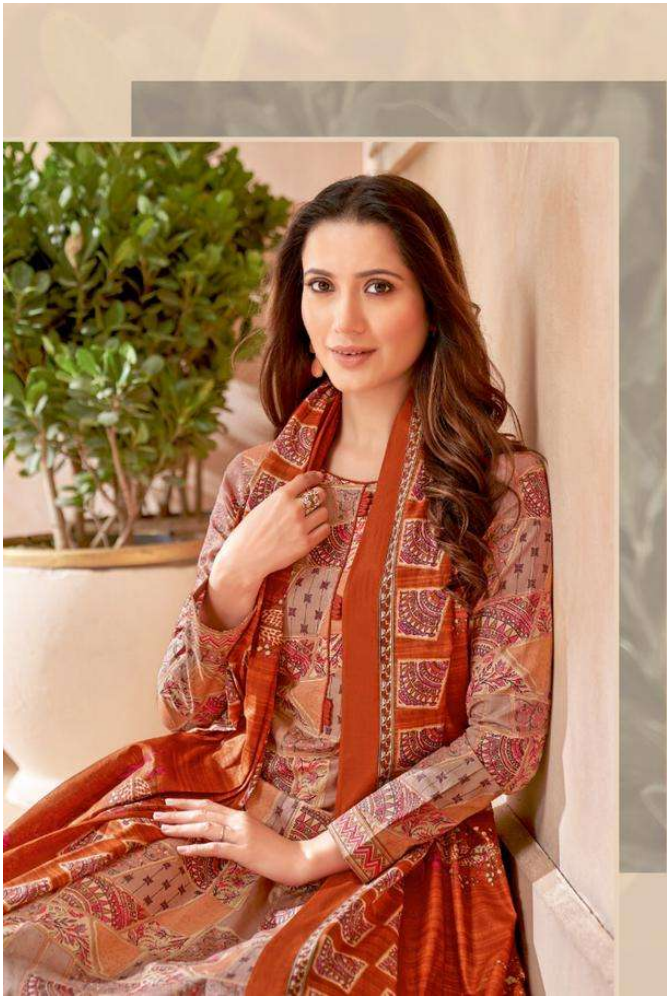

kala

feminine forever & ever...

OREANA

THE REAL LOOK OF A LADY

Vol : 4

kala
feminine forever & ever...
OREANA
The Best of Indian Fashion
Vol. 04

4603

kala
feminine forever & ever...
OREANA
Vol. 6

4604

kala
feminine forever & ever...
OREANA
THE ART OF ELEGANCE
Vol. 3

4606

kala
feminine forever & ever...
OREANA
THE REAL LOOK OF A LADY
Vol: 4

4607

kala
feminine forever & ever...
OREANA
Part 1 of the OREANA collection
Vol. 4

4608

4609

4610

4611

4612

Catlogue Name	OREANA THE REAL LOOK OF A LADY
Total No.of Designs	12
No.of Set Parcel	8
No.of Pcs-1 Parcel	96