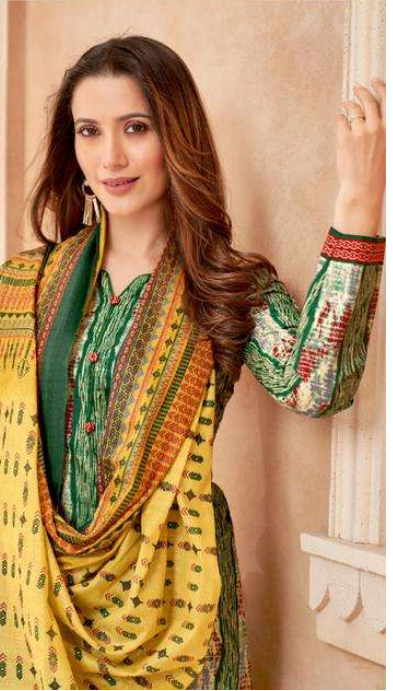

kala

feminine forever & ever...

OREANA

THE REAL LOOK OF A LADY

Vol : 4

kala
feminine forever & ever...
OREANA
The Best of Indian Fashion
Vol. 04

4603

kala
feminine forever & ever...
OREANA
Vol. 6

4604

kala
feminine forever & ever...
OREANA
THE ART OF ELEGANCE
Vol. 3

4606

kala
feminine forever & ever...
OREANA
THE REAL LOOK OF A LADY
Vol: 4

4607

kala
feminine forever & ever...
OREANA
Part 1 of the OREANA collection
Vol. 4

4608

kala
feminine forever & ever...
OREANA
THE GREAT LEGEND OF KALKA
Vol : 4

4609

kala
fashioning forever & ever...
OREANA
the best of both worlds
Vol.54

4610

OREANA

THE REAL LOOK OF A LADY

Vol : 4

4608

4609

4610

4611

4612

Catlogue Name	OREANA THE REAL LOOK OF A LADY
Total No.of Designs	12
No.of Set Parcel	8
No.of Pcs-1 Parcel	96