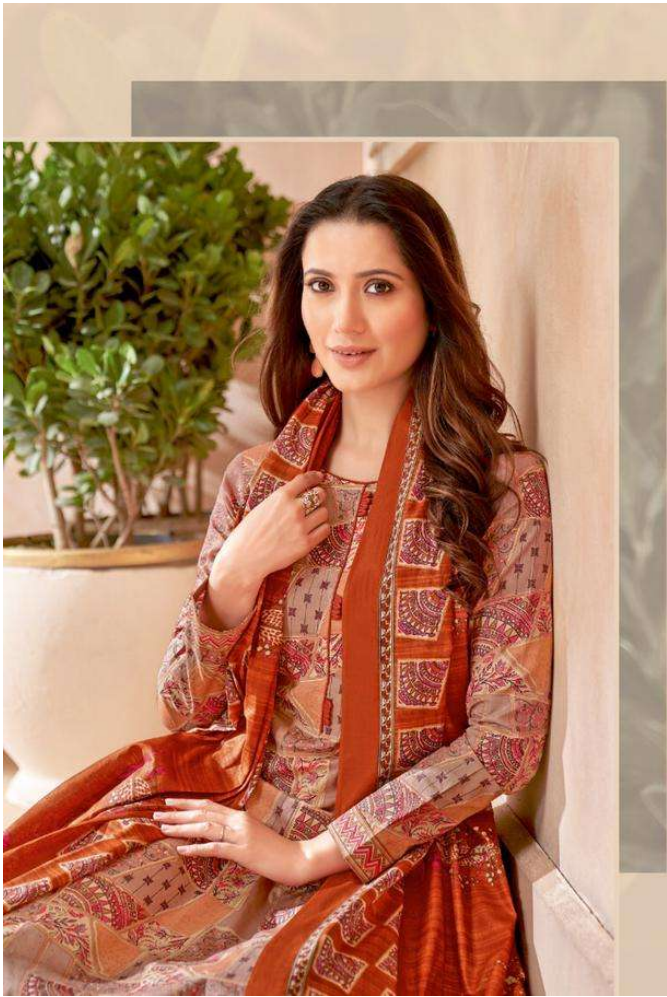

kala

feminine forever & ever...

OREANA

THE REAL LOOK OF A LADY

Vol : 4

kala
feminine forever & ever...
OREANA
The Best of Indian Fashion
Vol. 04

4603

kala
feminine forever & ever...
OREANA
Vol. 6

4604

kala
feminine forever & ever...
OREANA
THE ART OF ELEGANCE
Vol. 3

4606

kala
feminine forever & ever...
OREANA
THE REAL LOOK OF A LADY
Vol: 4

4607

kala
feminine forever & ever...
OREANA
Part 1 of the OREANA collection
Vol. 4

4608

kala
feminine forever & ever...
OREANA
THE GREAT LEGEND OF KALKA
Vol. 4

4609

kala
fashioning forever & ever...
OREANA
the best of both worlds
Vol.54

4610

OREANA

THE REAL LOOK OF A LADY

Vol : 4

4608

4609

4610

4611

4612

Catlogue Name	OREANA THE REAL LOOK OF A LADY
Total No.of Designs	12
No.of Set Parcel	8
No.of Pcs-1 Parcel	96