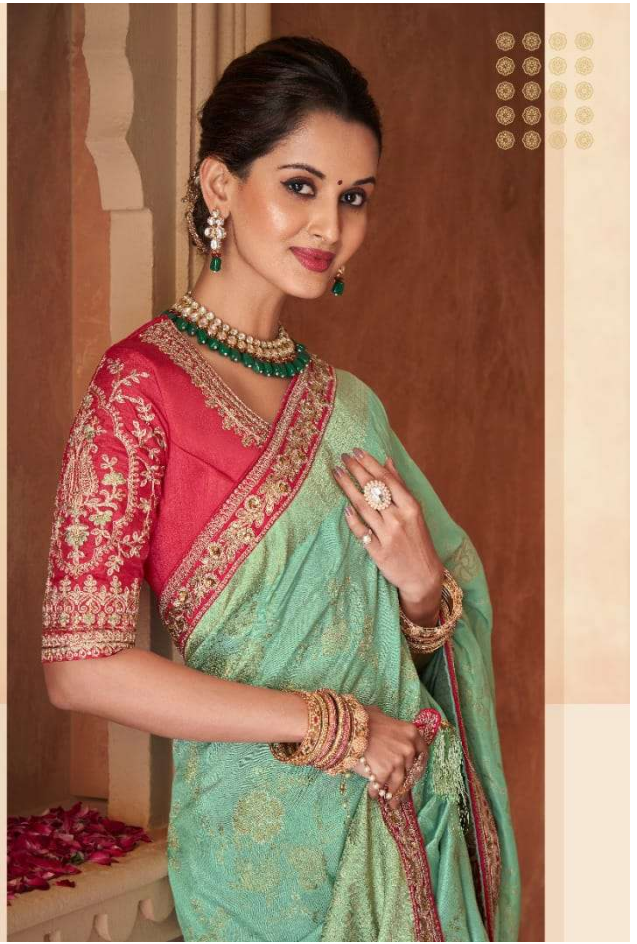

ANMOL<sup>TM</sup>  
CREATIONS

MEERA

ANMOL™  
CREATIONS

7001

Elegance Fashion

On the same face, you can find a world of elegance.

ANMOL™  
CREATIONS

Marvelous sari

This beautiful sari is available in various colors and designs. For more details, visit our website.

7002

ANMOL™  
CREATIONS

7004

Traditional Look

Saree: georgette, blouse: traditional look, making a lace, always best stitching.