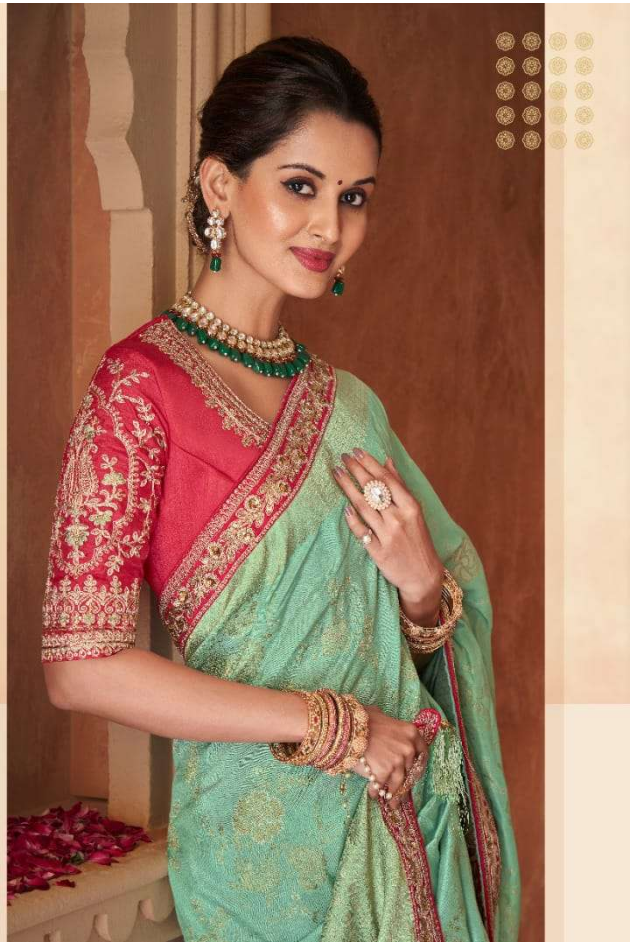

ANMOL™  
CREATIONS

MEERA

ANMOL™  
CREATIONS

7001

Elegance Fashion

On the same face, you can find a world of elegance.

ANMOL™  
CREATIONS

Marvelous sari

This beautiful sari is available in various colors and designs. For more details, visit our website.

7002

ANMOL™  
CREATIONS

7004

Traditional Look

Saree: georgette, blouse: traditional look, embroidery: lace, shirya: net stitching.