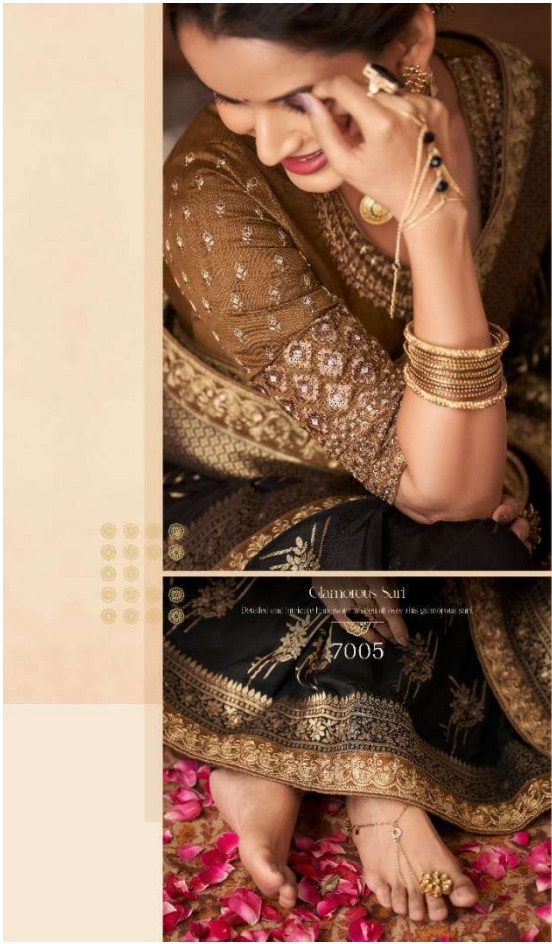

This beautiful sari is available in various colors and designs. For more details, visit our website.

7002

ANMOL™  
CREATIONS

7004

Traditional Look

Saree: georgette, blouse: traditional look, making a lace, always best stitching.

ANMOL™  
CREATIONS

7007

ANMOL™  
CREATIONS

Elegance  
The harmonious blend of colors and crafts

7008

ANMOL™  
CREATIONS

Elegance Fashion  
The perfect saree for any day or night event.

7009