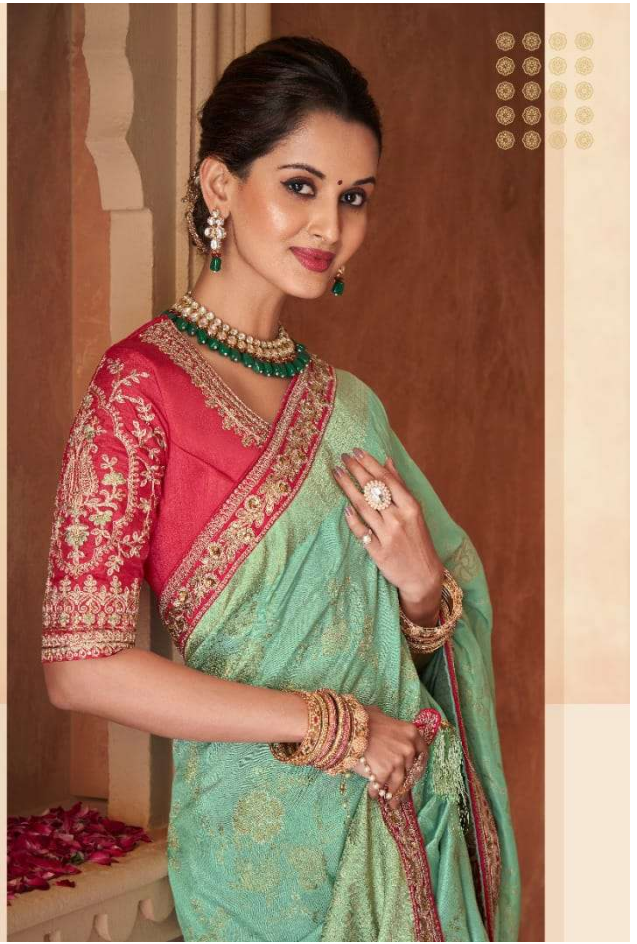

ANMOLTM
CREATIONS

MEERA

ANMOL™
CREATIONS

7001

Elegance Fashion

On the same face, you can find a world of elegance.

ANMOL™
CREATIONS

Marvelous sari

This beautiful sari is available in various colors and designs. For more details, visit our website.

7002

ANMOL™
CREATIONS

7004

Traditional Look

Saree: georgette, crop: traditional look, making a lace, always best stitching.