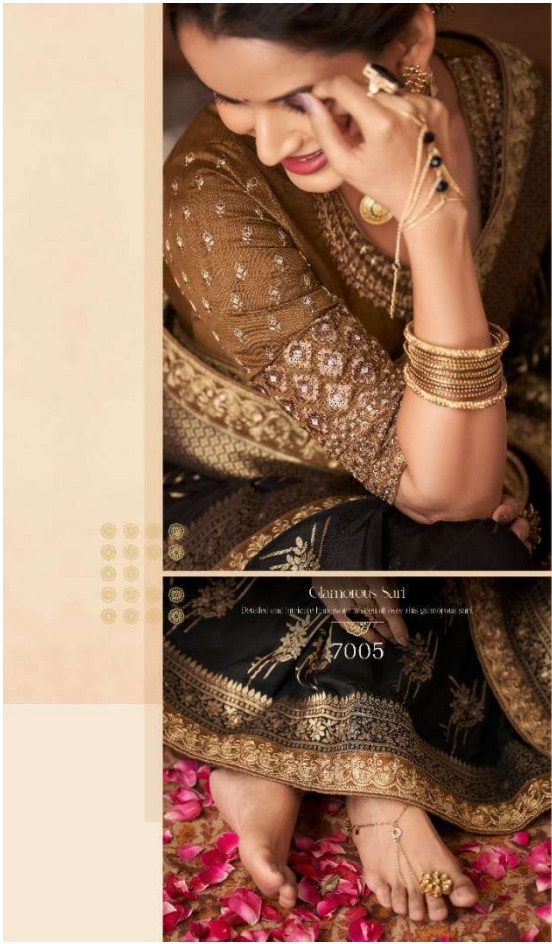

This beautiful sari is available in various colors and designs. For more details, visit our website.

7002

ANMOL™
CREATIONS

7004

Traditional Look

Saree: georgette, crop: traditional look, making a lace, always best stitching.

ANMOL™
CREATIONS

7007

ANMOL™
CREATIONS

Elegance
The harmonious blend of colors and prints

7008

ANMOL™
CREATIONS

Elegance Fashion
The perfect saree for any day or night wear.

7009