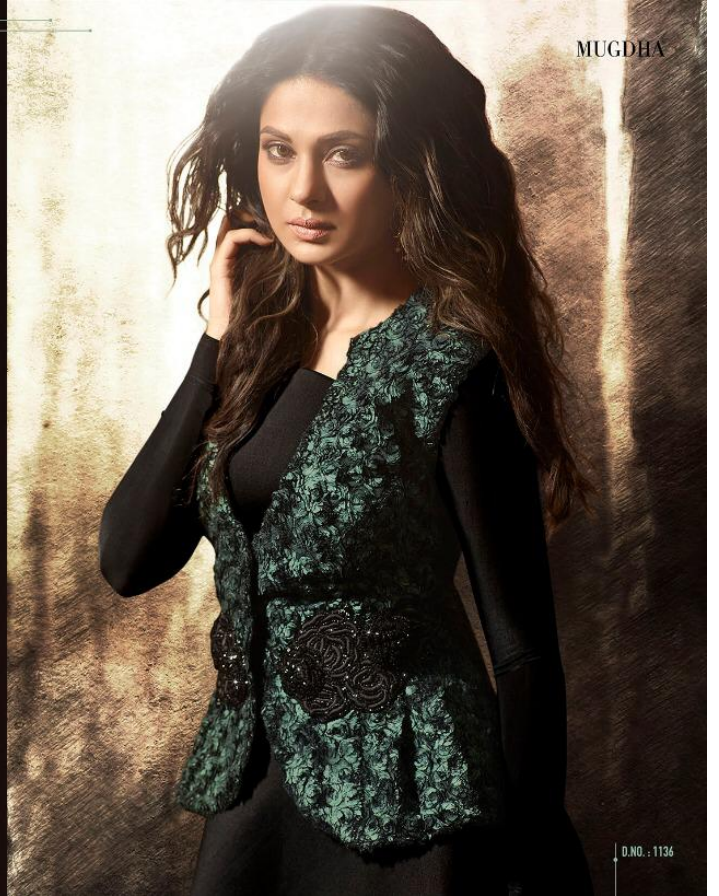

MUGDHA

MUGDHA

MUGDHA

D.NO. : 1136

DESIGN NO	FABRIC DETAILS	WORK DETAIL	USP	RATE
1129	SATIN SILK SLUB, VELVET BORDER, INNER BOTTOM SANTOON, GEORGETTE DUPPTA.	EMBROIDERY RESHAM, ZARI, HANDWORK BORDER, TASSELS.	SPECIAL DISTINCT GREY COLOR, UNIQUE YOKE PLEATING, BORDER WORK, SLEEVES WORK, MESMERIZING WORK DUPPTA . FLOOR LENGTH ANARKALI.	2495/-
1130	GEROGETTE, SILK BORDER, SILK DUPPTA, INNER BOTTOM SANTOON.	EMBROIDERY RESHAM, ZARI, SP. PRINT, TASSELS, APPLIQUE FLOWER WITH BEADS.	DUSKY WINE COLOR, WITH UNIQUE COMBINATION OF DUPPTA, YOKE WORK, AND ITS DUPPTA PRINT, FLOOR LENGTH ANARKALI.	1895/-
1131	DIGITAL PRINT ORGANZA, SLUB SILK YOKE, DUPPTA CHIFFON INNER BOTTOM SANTOON.	RESHAM EMBROIDERY, WORK DUPPTA, DIGITAL PRINT.	FLORAL DIGITAL PRINT ORGANZA, GOWN CUM SUIT, BIAS CUT, FLOOR LENGTH.	2195/-
1132	SILK SLUB WEAVING, SILK DUPPTA PRINTED, INNER BOTTOM SANTOON.	EMBROIDERY RESHAM AND ZARI, APPLIQUE.	PRINCES CUT YOKE, WITH DIFFERENT TYPE OF APPLIQUES, ITS WORK PATTERN, FLOOR LENGTH SUIT. AND CONTRAST DUPPTA WITH NEGATIVE PRINT. .	2295/-
1133	SATIN SILK SLUB, VELVET BORDER, INNER BOTTOM SANTOON, GEORGETTE DUPPTA.	EMBROIDERY ON ORGANZA, SLEEVES 4D TABLE PRINT. DIAMOND BORDER. CLOUD SMOKE PRINT.	ITS WORK PATTERN NECK, FABRIC OF SATIN SILK, SELF COLOR SMOKE DUPPTA WITH TASSELS, FLOOR LENGHT ANARKALI.	2395/-
1134	SILKY GEORGETTE, SILK BORDER, CHIFFON DUPPTA, INNER BOTTOM SANTOON.	GLITTER SEQUINS WITH ZARI, BORDER ZARI RICE STITCH.	BEAUTIFULL YOKE WORK & FULL SLEEVES WORK UNIQUE COLOR MATCHING OF TOP & DUPPTA, FOUR SIDE WORK BORDER, DUPPTA WITH WORK. FLOOR LENGTH ANARKALI.	2095/-
1135	PURE SILK CHANDERI, BORDER BANARSI JAQUARD, NET DUPPTA, INNER BOTTOM SANTOON.	ZARI, RESHAM, BEADS AND DIAMONDS.	HEAVY RICH SOBBER WORK ON DUPPTA, YOKE PATTERN, ITS SMOOTH YEL LOW COLOR. ANARKALI FLOOR LENGTH.	2150/-
1136	KOREAN HIGH QUALITY SCUBA, RAISING FURR VELVET. KOREAN LYCRA SLEEVES.	EMBROIDERY PATCH.	DESIGNER COCKTAIL PARTY WEAR GOWN MADE FROM SCUBA, WITH EXTRAORDINARY FABRIC OF JACKET, BIAS CUT PATTERN, FLOOR LENGTH.	2695/-