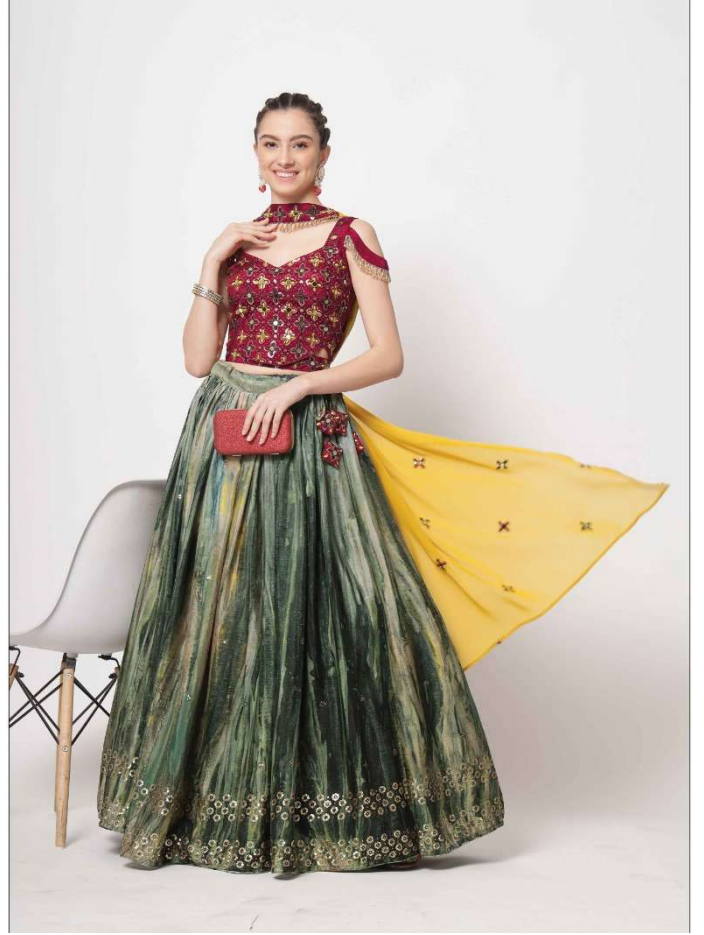

7091

7092

7093

शुभकला

SHUBHKALA
VOL. 13

SHUBHKALA

VOL. 13

| Design NO. (SKU) | Color | Lehenga Fabric | Choli Fabric | Dupatta Fabric | Size (Semi-Stitched) | Lehenga Work | Choli Work | Dupatta Work | Lehenga Length | Choli Length | Dupatta Length MTR | Weight |
|------------------|--|----------------|--------------|----------------|------------------------|--------------------------------------|---------------------------------------|---------------------------------------|----------------|--------------|--------------------|--------|
| 7091 | Lehenga: Beige Choli: Pink Dupatta: Sky | Chinon Silk | Chinon Silk | Fancy Net | UPTO 42 BUST AND WAIST | Crush with foil work | Print with sequince work | Thread with Seqince Embroidered Work | 42 INCH | 1 MTR | 2.30 MTR | 1.5 KG |
| 7092 | Lehenga: Navy Choli: Navy Dupatta: Deep Pink | Silk | Chinon Silk | Georgette | UPTO 42 BUST AND WAIST | Print with Sequince Embroidered Work | Print with sequince work | NA | 42 INCH | 1 MTR | 2.40 MTR | 1.5 KG |
| 7093 | Lehenga: Green Choli: Maroon Dupatta: Yellow | Chinon Silk | Georgette | Georgette | UPTO 42 BUST AND WAIST | Print with Sequince Embroidered Work | Thread with sequince embroidered work | Thread with Sequince Embroidered Work | 42 INCH | 0.80 MTR | 2.30 MTR | 1.5 KG |