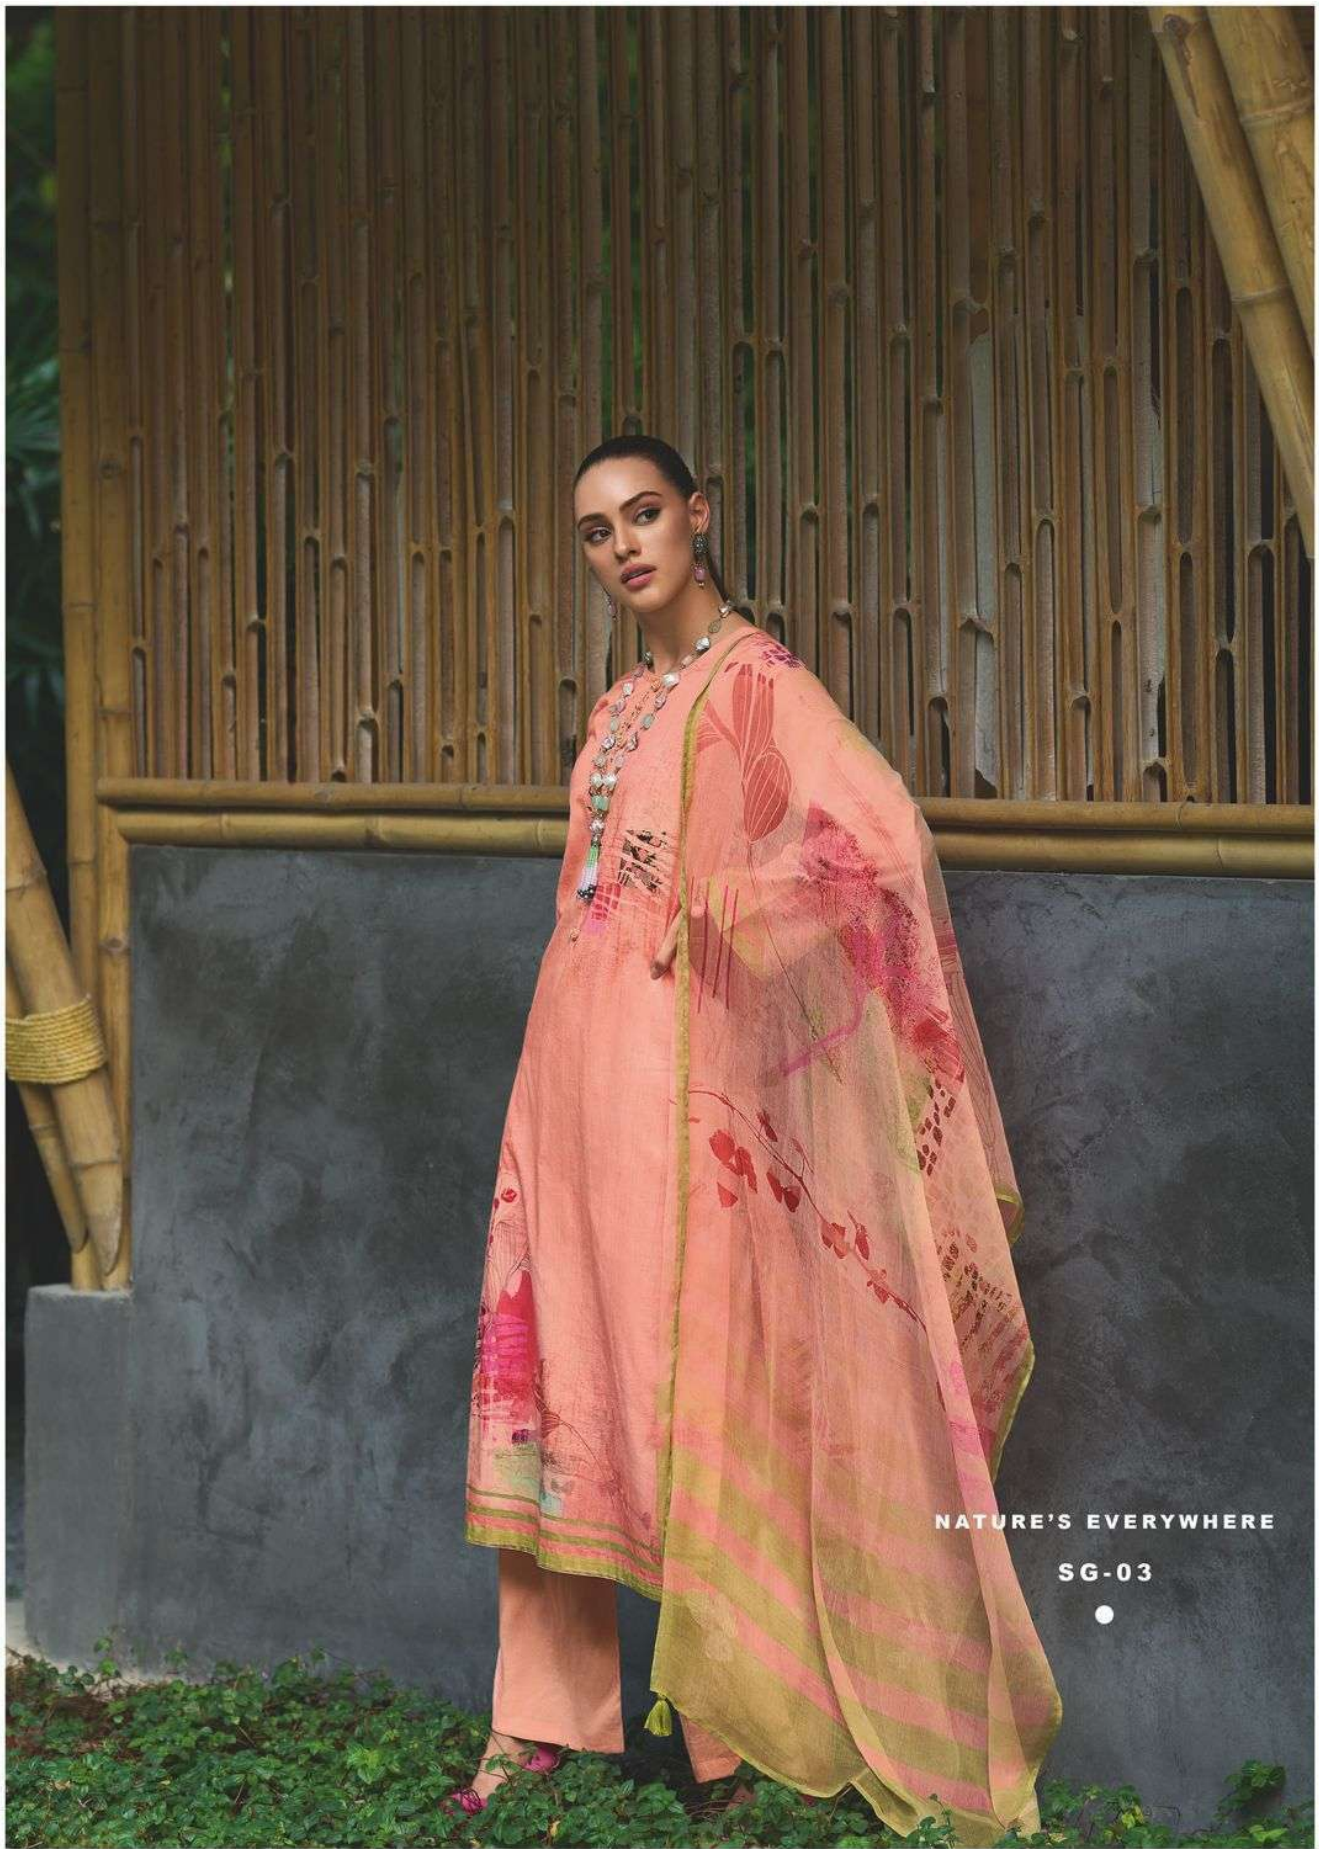

VARSHA

SPRING GLORY

SG-01

SG-02

NATURE'S EVERYWHERE

SG-03

SG-01
●

SG-02
●

SG-03
●

VARSHA

SPRING GLORY

VARSHA SPRING GLORY

DESCRIPTION

•TOP•

PURE COTTON DIGITALLY PRINTED
WITH EMBROIDERY

•BOTTOM•

PURE COTTON SOLID

•DUPATTA•

PURE CHIFFON DIGITALLY PRINTED