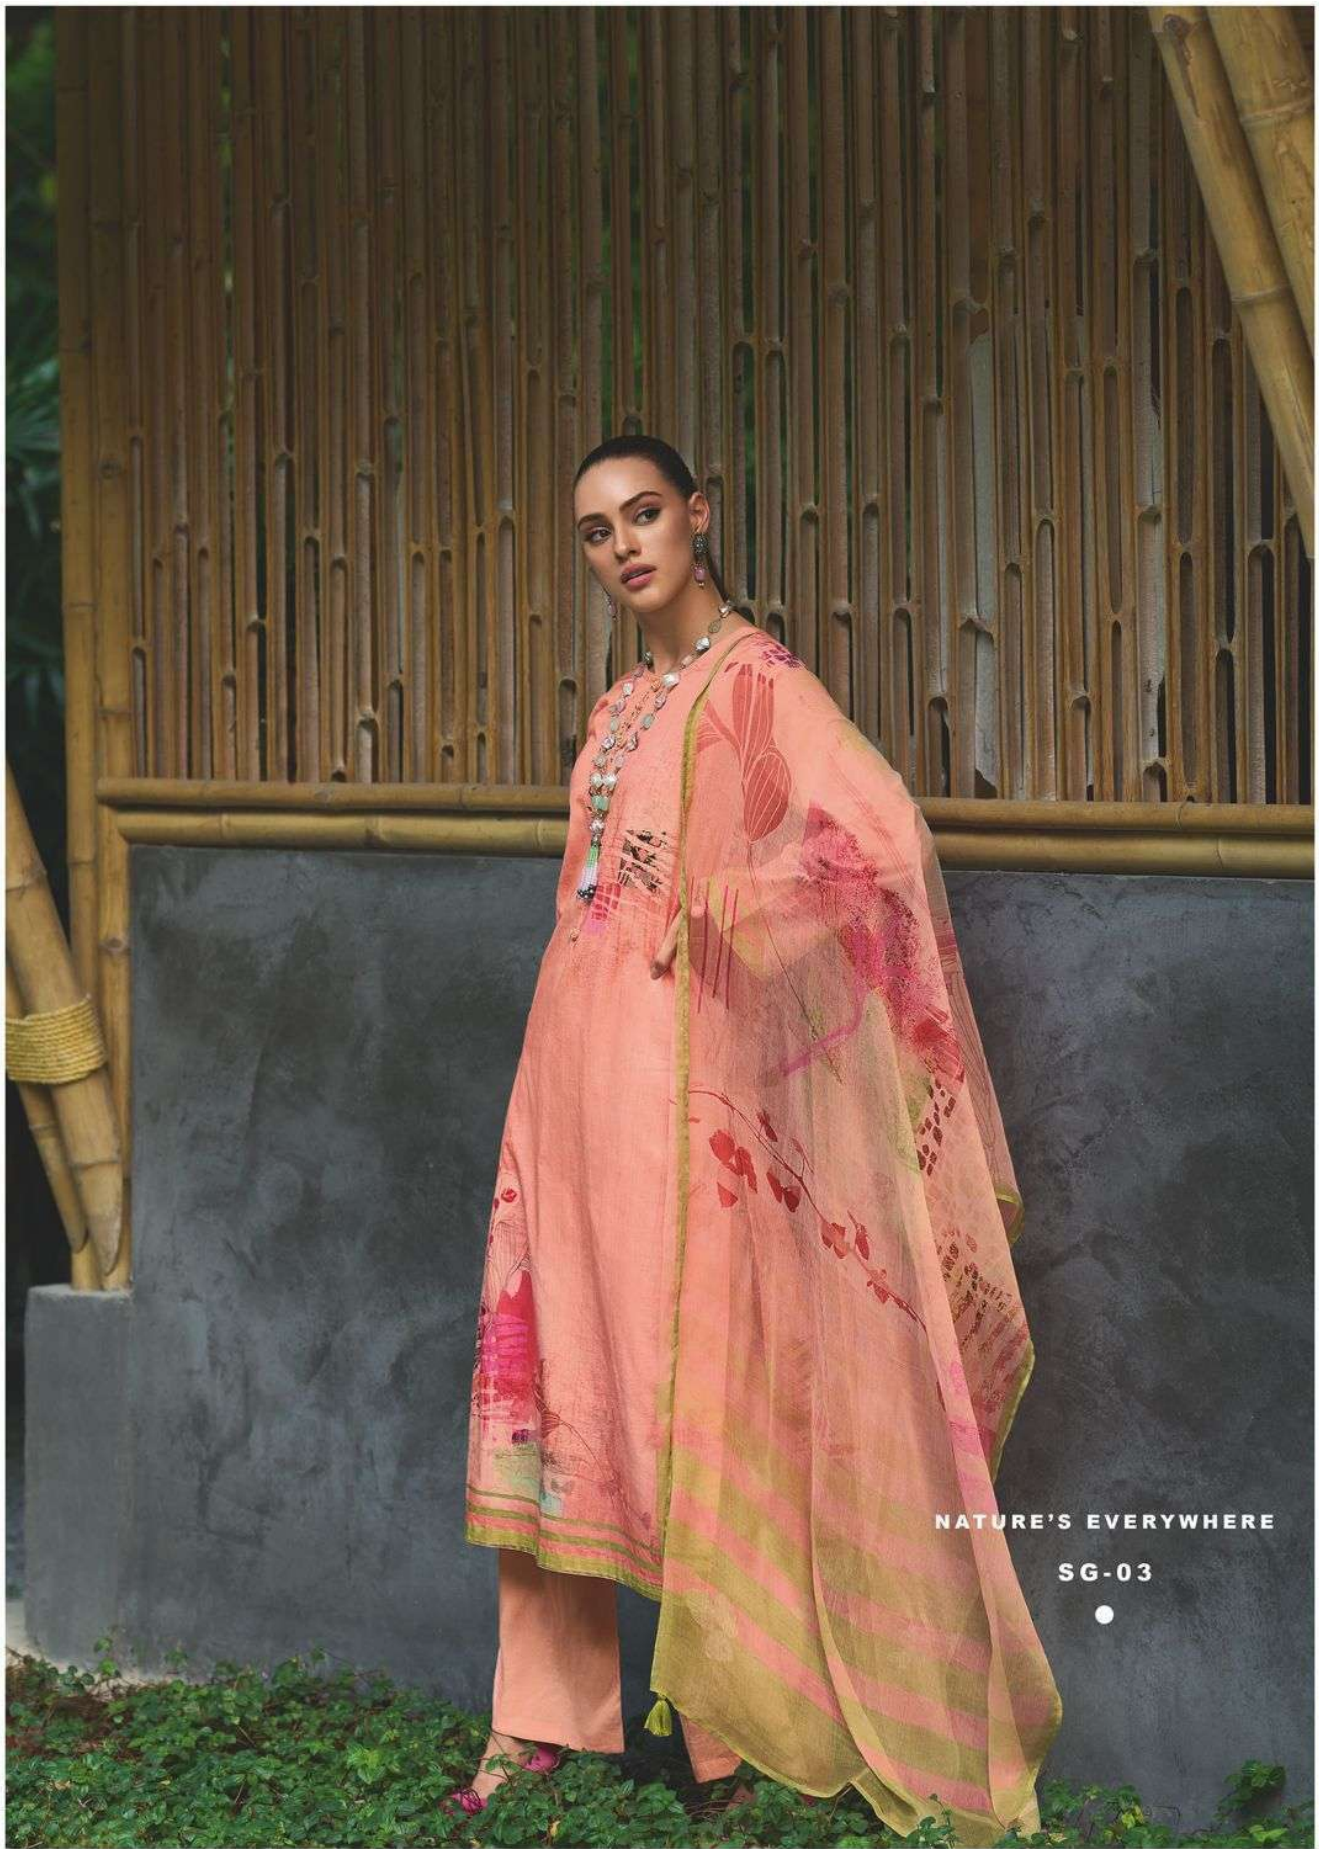

VARSHA

SPRING GLORY

SG-01

SG-02

NATURE'S EVERYWHERE

SG-03

SG-01  
●

SG-02  
●

# SPRING GLORY

VARSHA  
SPRING GLORY

DESCRIPTION

•TOP•

PURE COTTON DIGITALLY PRINTED  
WITH EMBROIDERY

•BOTTOM•

PURE COTTON SOLID

•DUPATTA•