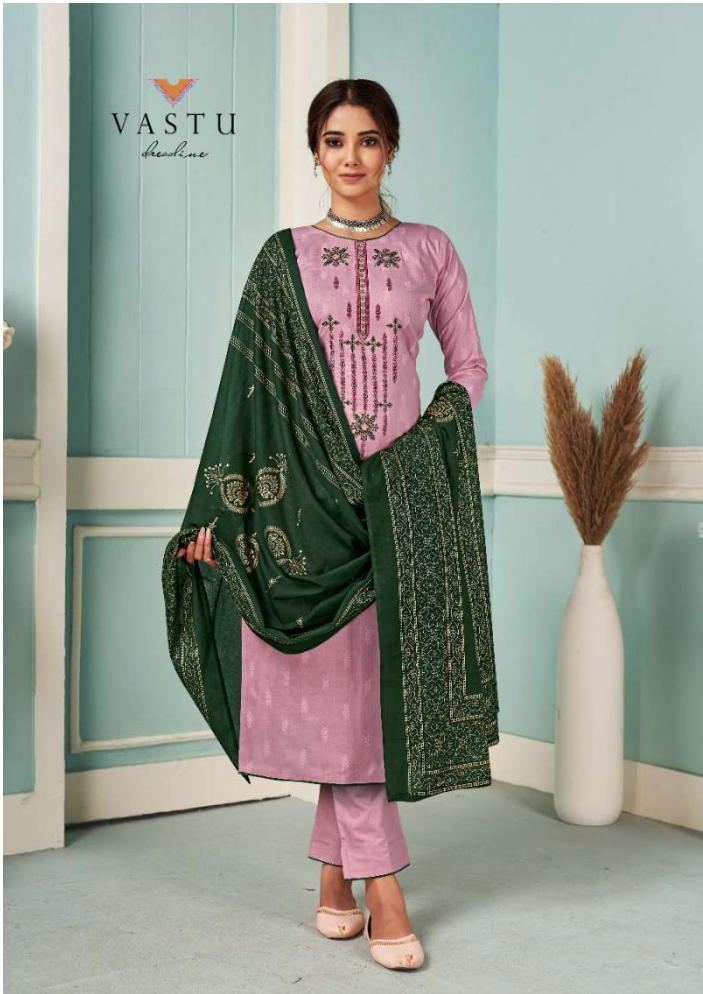

VASTU  
*freeline*

ELIRA

WOMAN TIMES  
THE ESOTIC FUSION BLEND OF SOFT  
COLOURS PRINT WHICH GIVES A SWEETY FEMININE TOUCH TO YOUR PERSONALITY

VASTU  
*freeline*

1001

**WOMANTINES**  
THE FASHION IDEAL BEING IN SUE  
COLORS THAT WHICH GIVES A SWEET SHARING TOUCH TO YOUR PERSONALITY  
1002

**VASTU**  
*Heritage*

VASTU  
*breakline*

WOMANTIMES

THE FUTURE PLEASE BEHOLD IS NOW  
LUXURIOUS PRINT WHICH LIVES A SWEET FANTASY TO MAKE UP YOUR PERSONALITY

1003

WOMANTIMES

THE ESOTIC, MYSTIC BLEND IN SOFT  
COLOURS THAT GIVES A SWEETLY EMBROIDERED TOUCH TO YOUR PERSONALITY

VASTU  
*headline*

1004

1005

**WOMAN LINES**  
THE EROTIC, FEDERAL, BLISS, IN SOFT  
COLOURS PRINT WHICH GIVES A SOCIETY, ELEGANCE TOUCH TO YOUR PERSONALITY  
1006

1007

WOMANITIES

THE ESOTIC COLOR GLASS IN KURT  
COLOURS PRINT WHICH GIVES A SOCIETY EMPHATIC TOUCH TO YOUR PERSONALITY

WOMANTIMES  
THE FACILE, FESTIVE, BLISS IN SKIRT  
COLOURS POINT WHICH LEADS A WOMAN TO FINDING HERSELF TO YOUR PERSONALITY

WOMANITIES

THE ESOTIC TRIPAL BLEND IN SOFT  
COLOURS PRINT WHICH GIVES A SWEETLY FEMINE TOUCH TO YOUR PERSONALITY