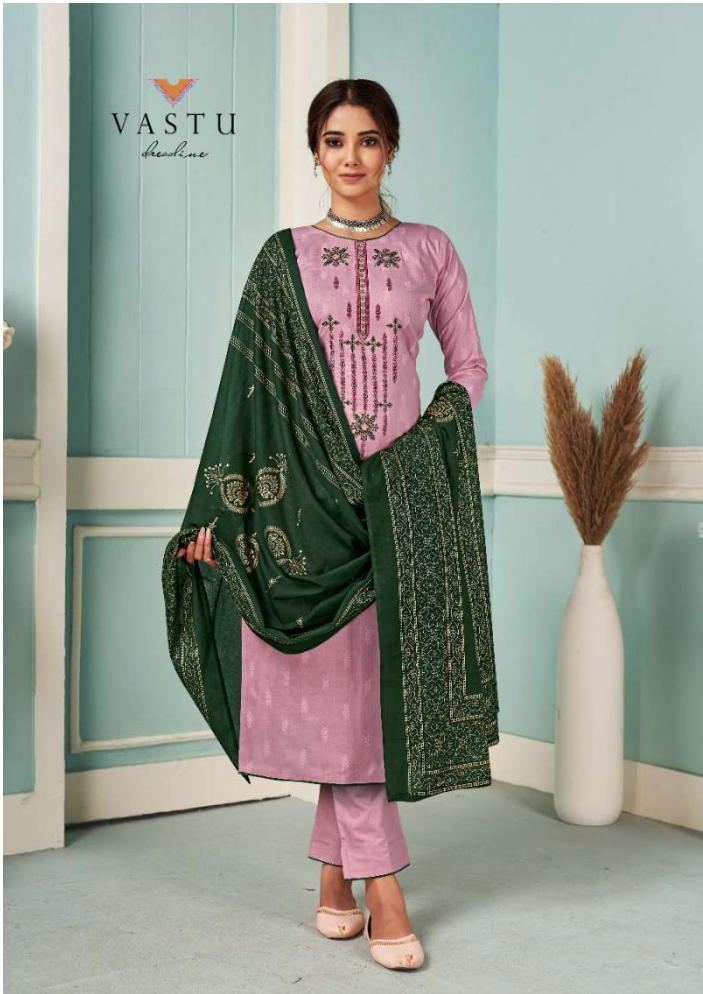

VASTU
freeline

ELIRA

WOMAN TIMES
THE ESOTIC TRIPAL BLEND IN SOFT

COLOURS PRINT WHICH GIVES A SWEETLY FEMINE TOUCH TO YOUR PERSONALITY

VASTU
freeline

1001

WOMANTINES

THE BEST IS TO BE SEEN IN SILENCE
COLORS THAT WHICH GIVES A SILENT MESSAGE TO YOUR PERSONALITY

1002

VASTU
Heritage

VASTU
breakline

WOMANTIMES

THE FASHION DESIGNER IS NOT
CLOTHING DESIGNER WHOSE ONLY AIM IS TO MAKE YOUR PERSONALITY

1003

WOMANTIMES

THE ESOTIC, MYSTIC BLEND IN SOFT
COLOURS THAT GIVES A SWEETLY ELEGANT TOUCH TO YOUR PERSONALITY

VASTU
headline

1005

WOMAN LINES
THE EROTIC FEDERAL BLISS IS SOFT
COLOURS PRINT WHICH GIVES A SOCIETY TANGIBLE TOUCH TO YOUR PERSONALITY
1006

1007

WOMANITIES

THE EXOTIC GLOBAL GLASS IN KURT
COLOURS PRINT WHICH GIVES A SOCIETY EMPHATIC TOUCH TO YOUR PERSONALITY