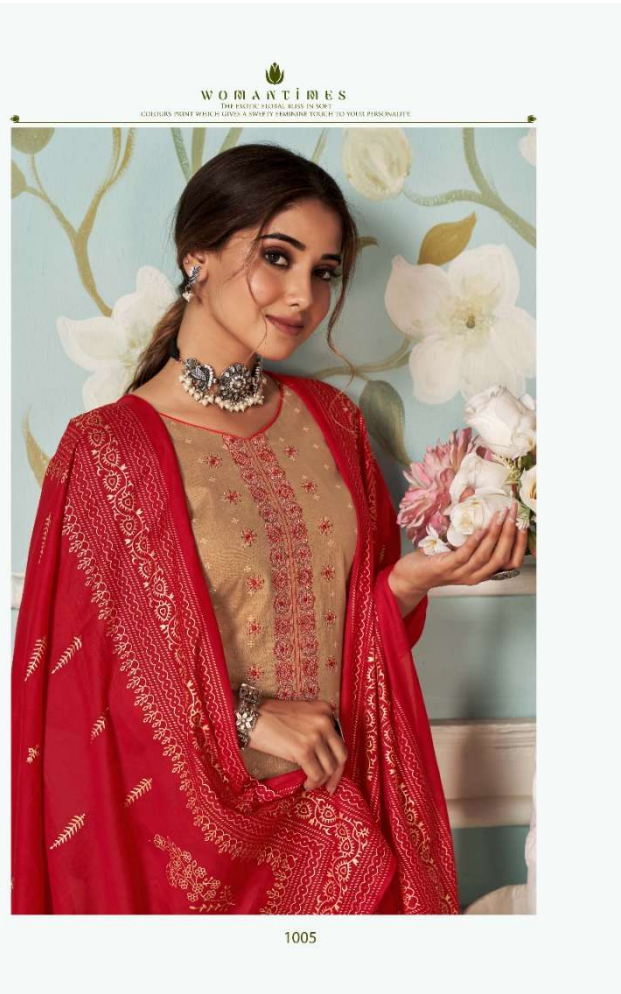

VASTU
freeline

ELIRA

WOMAN TIMES
THE ESOTIC TRIPAL BLEND IN SOFT

COLOURS PRINT WHICH GIVES A SWEETLY FEMINE TOUCH TO YOUR PERSONALITY

VASTU
freeline

1001

WOMANTINES
THE FASHION IDEAL BEING IN SUE
COLORS THAT WHICH GIVES A GREAT SHARING TOUCH TO YOUR PERSONALITY
1002

VASTU
headline

1004

1005

VASTU
headline

WOMAN LINES
THE EROTIC FEDERAL BLISS IS SOFT
COLOURS PRINT WHICH GIVE A SOCIETY TANGIBLE TOUCH TO YOUR PERSONALITY
1006

1007

WOMANITIES

THE ESOTIC GLOBAL GLASS BY KOTY
COLOURS PRINT WHICH GIVES A SOCIETY EMPHATIC TOUCH TO YOUR PERSONALITY.