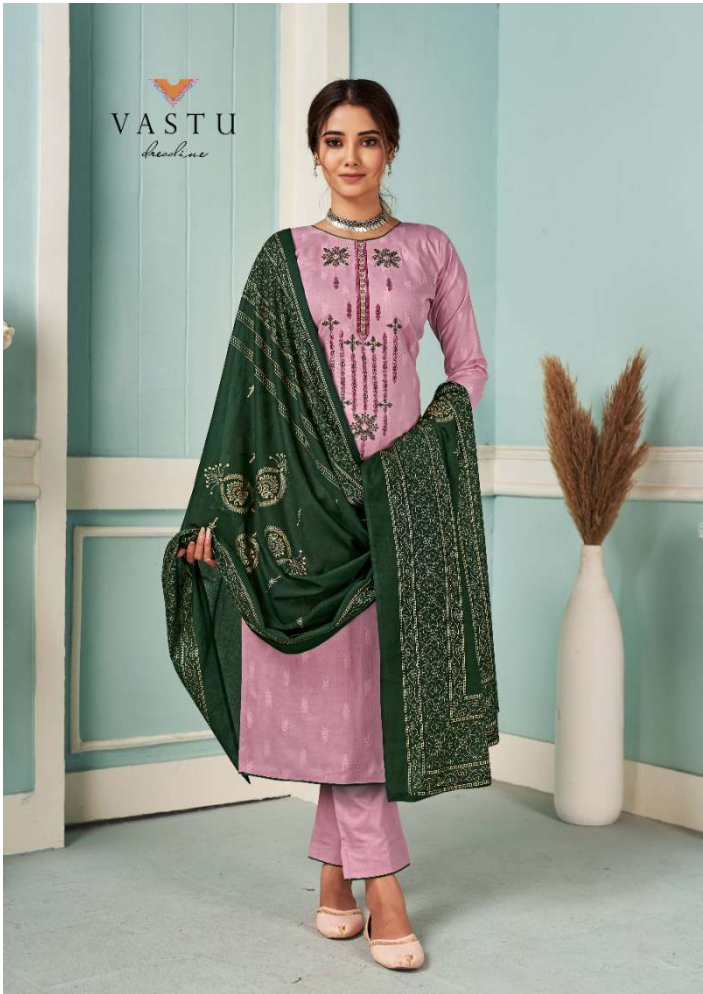

VASTU
freeline

ELIRA

WOMAN TIMES
THE ESOTIC TRIPAL BLEND IN SOFT

COLOURS PRINT WHICH GIVES A SWEETLY FEMINE TOUCH TO YOUR PERSONALITY

VASTU
freeline

1001

WOMANTINES
THE FASHION IDEAL BEING IN SUE
COLORS THAT WHICH GIVES A GREAT SHARING TOUCH TO YOUR PERSONALITY
1002

VASTU
Heritage

WOMANTIMES
THE FASHION DESIGNER IS NOT
CLOTHING PRINTER WHOSE ONLY A SWEET FIMMIMI TOMA TO YOUR PERSONALITY
1003

WOMANTIMES

THE ESOTIC, MYSTIC BLEND IN SOFT
COLOURS THAT GIVES A SWEETLY EMBROIDERED TOUCH TO YOUR PERSONALITY

VASTU
headline

1004

1005

VASTU
headline

WOMAN LINES
THE EROTIC FEDERAL BLISS IS SOFT
COLOURS PRINT WHICH GIVE A SOCIETY TANGIBLE TOUCH TO YOUR PERSONALITY
1006

1007

WOMANITIES

THE ESOTIC GLOBAL GLASS BY KOTY
COLOURS PRINT WHICH GIVES A SOCIETY EMPHATIC TOUCH TO YOUR PERSONALITY.

WOMANITIES

THE ESOTIC FORMAL BLEND IN SOFT
COLOURS PRINT WHICH GIVES A SWEETLY FEMINE TOUCH TO YOUR PERSONALITY

VASTU
Signature

1009

WOMANTINES
THE FUTURE BEGINS NOW
LEADERS PRINT WHICH LIVES A SWEET DREAM TO ACHIEVE YOUR PERSONALITY
1010