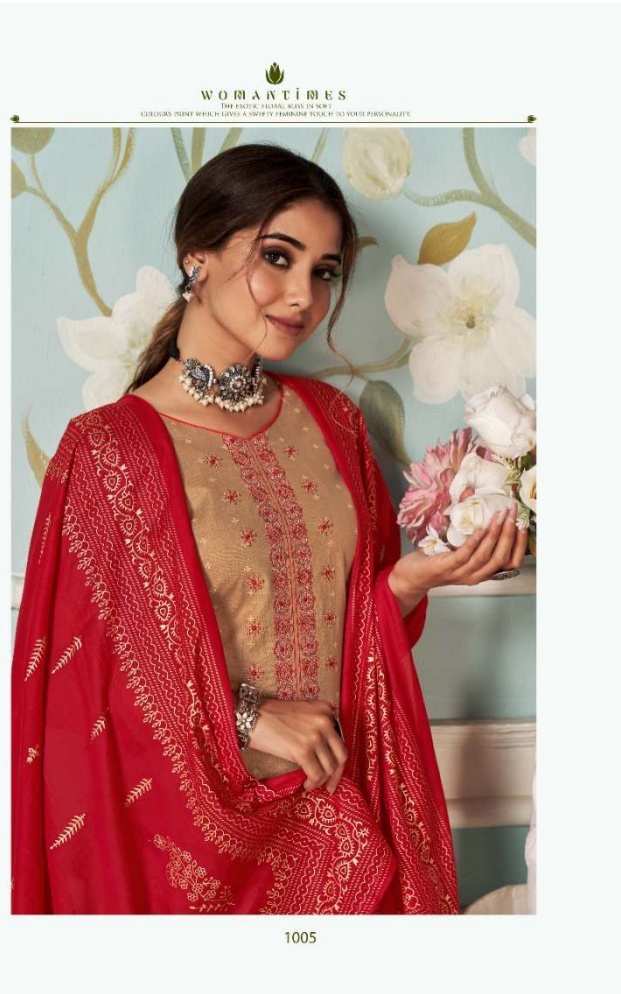

VASTU  
*freeline*

ELIRA

WOMAN TIMES  
THE ESOTIC FUSION BLEND OF SOFT  
COLOURS PRINT WHICH GIVES A SWEETY FEMININE TOUCH TO YOUR PERSONALITY

VASTU  
*freeline*

1001

**WOMANTINES**  
THE FASHION IDEAL BEING IN SUE  
COLORS THAT WHICH GIVES A SWEET SHARING TOUCH TO YOUR PERSONALITY  
1002

**VASTU**  
*Heritage*

VASTU  
*breakline*

WOMANTIMES

THE FUTURE PLEASE BEHOLD IS NOW  
LUXURIOUS PRINT WHICH LIVES A SWEET FANTASY TO MAKE UP YOUR PERSONALITY

1003

WOMANTIMES

THE ESOTIC, MYSTIC BLEND IN SOFT  
COLOURS THAT GIVES A SWEETLY EMBROIDERED TOUCH TO YOUR PERSONALITY

VASTU  
*headline*

1004

1005

**WOMAN LINES**  
THE EROTIC, FEDERAL, BLISS, IN SOFT  
COLOURS PRINT WHICH GIVES A SOCIETY, ELEGANCE TOUCH TO YOUR PERSONALITY  
1006

1007

WOMANITIES

THE ESOTIC COLOR GLASS IN KURT  
COLOURS PRINT WHICH GIVES A SOCIETY EMPHATIC TOUCH TO YOUR PERSONALITY