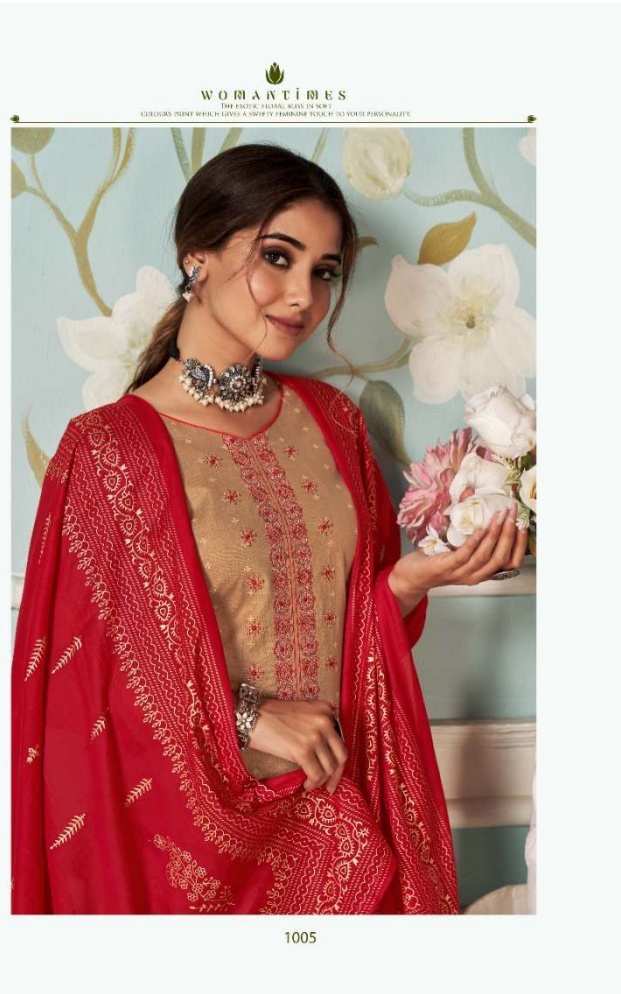

VASTU
freeline

ELIRA

WOMAN TIMES
THE ESOTIC TRIPAL BLEND IN SOFT

COLOURS PRINT WHICH GIVES A SWEETLY FEMINE TOUCH TO YOUR PERSONALITY

VASTU
freeline

1001

WOMANTINES

THE BEST IS TO BE SEEN IN SILENCE
COLORS THAT WHICH GIVES A SILENT MESSAGE TO YOUR PERSONALITY

VASTU
headline

1005

WOMAN LINES
THE EROTIC FEDERAL BLISS IS SOFT
COLOURS PRINT WHICH GIVES A SOCIETY TANGIBLE TOUCH TO YOUR PERSONALITY
1006

1007

WOMANITIES

THE EXOTIC GLOBAL GLASS IN KURT
COLOURS PRINT WHICH GIVES A SOCIETY EMPHATIC TOUCH TO YOUR PERSONALITY