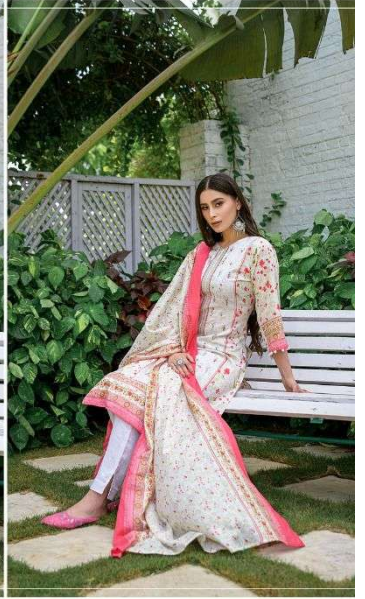

A woman with long dark hair is seated on a wooden chair, wearing a vibrant blue lawn outfit with intricate multi-colored embroidery. She is adorned with large, ornate silver earrings and rings. Her right hand is raised to her chin, and her left hand rests on her lap. The background is a plain white wall with a wooden decorative element above her.

Embroidered Lawn Combo

1001

TSWAAT  
PRINTS

ISHAAT  
PRINTS

1003

**KSHAAL**  
PRINTS

1004

**ISHAAL**  
PRINTS

1006

ISHAAL  
PRINTS

1007

ISHAAL  
PRINTS

1008

1001

1002

1003