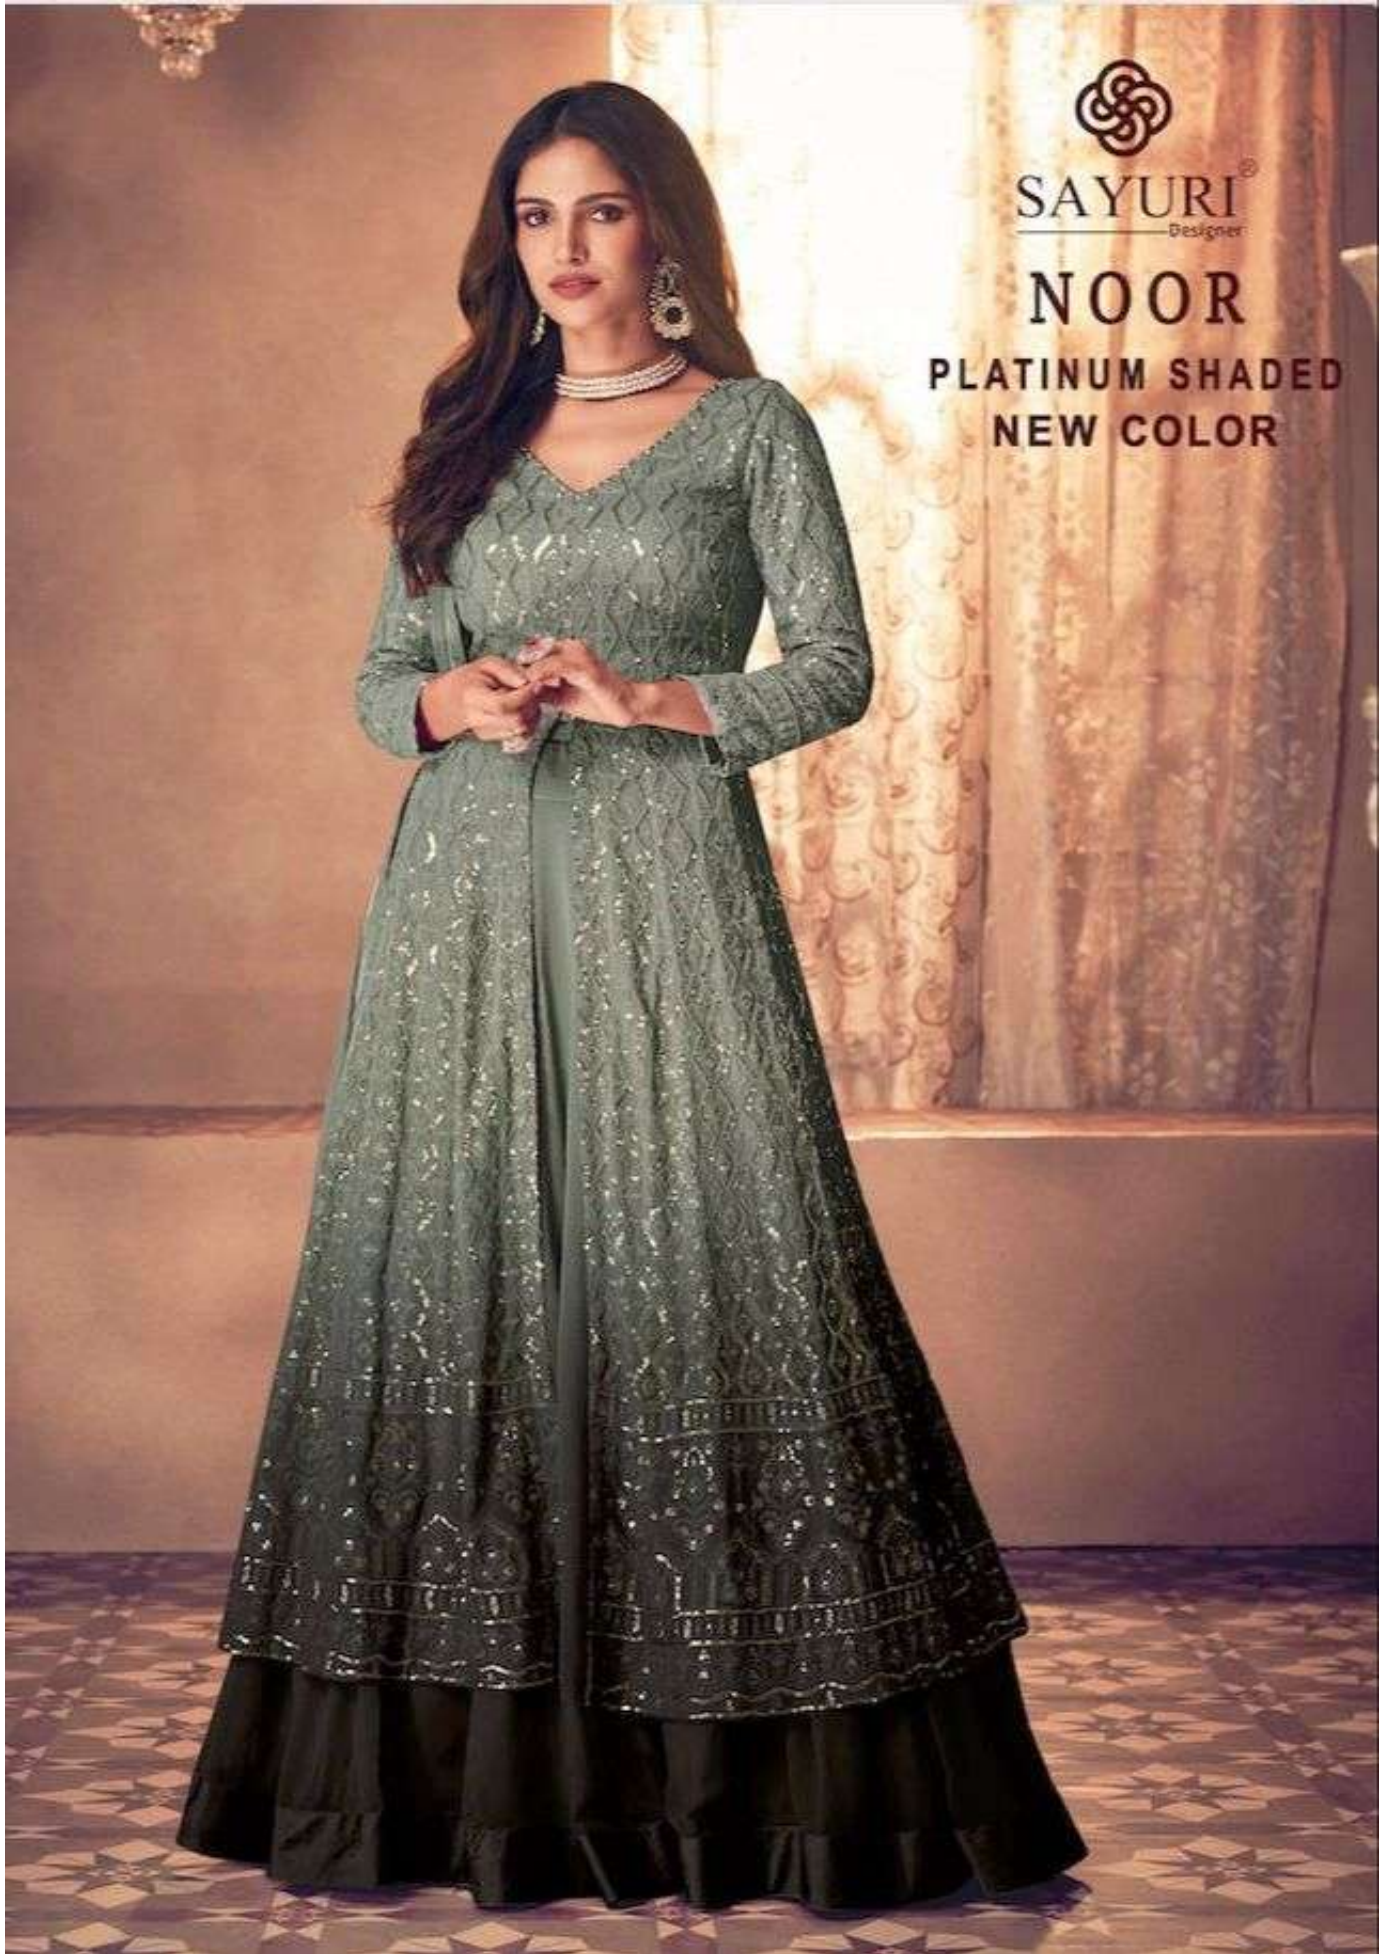

SAYURI[®]
Designer

NOOR
PLATINUM SHADED
NEW COLOR

123-O

SAYURI[®]
Designer

123-O

123-P

123-S

123-Q

123-R

SAYURI[®]
Designer
NOOR
PLATINUM SHADED
NEW COLOR