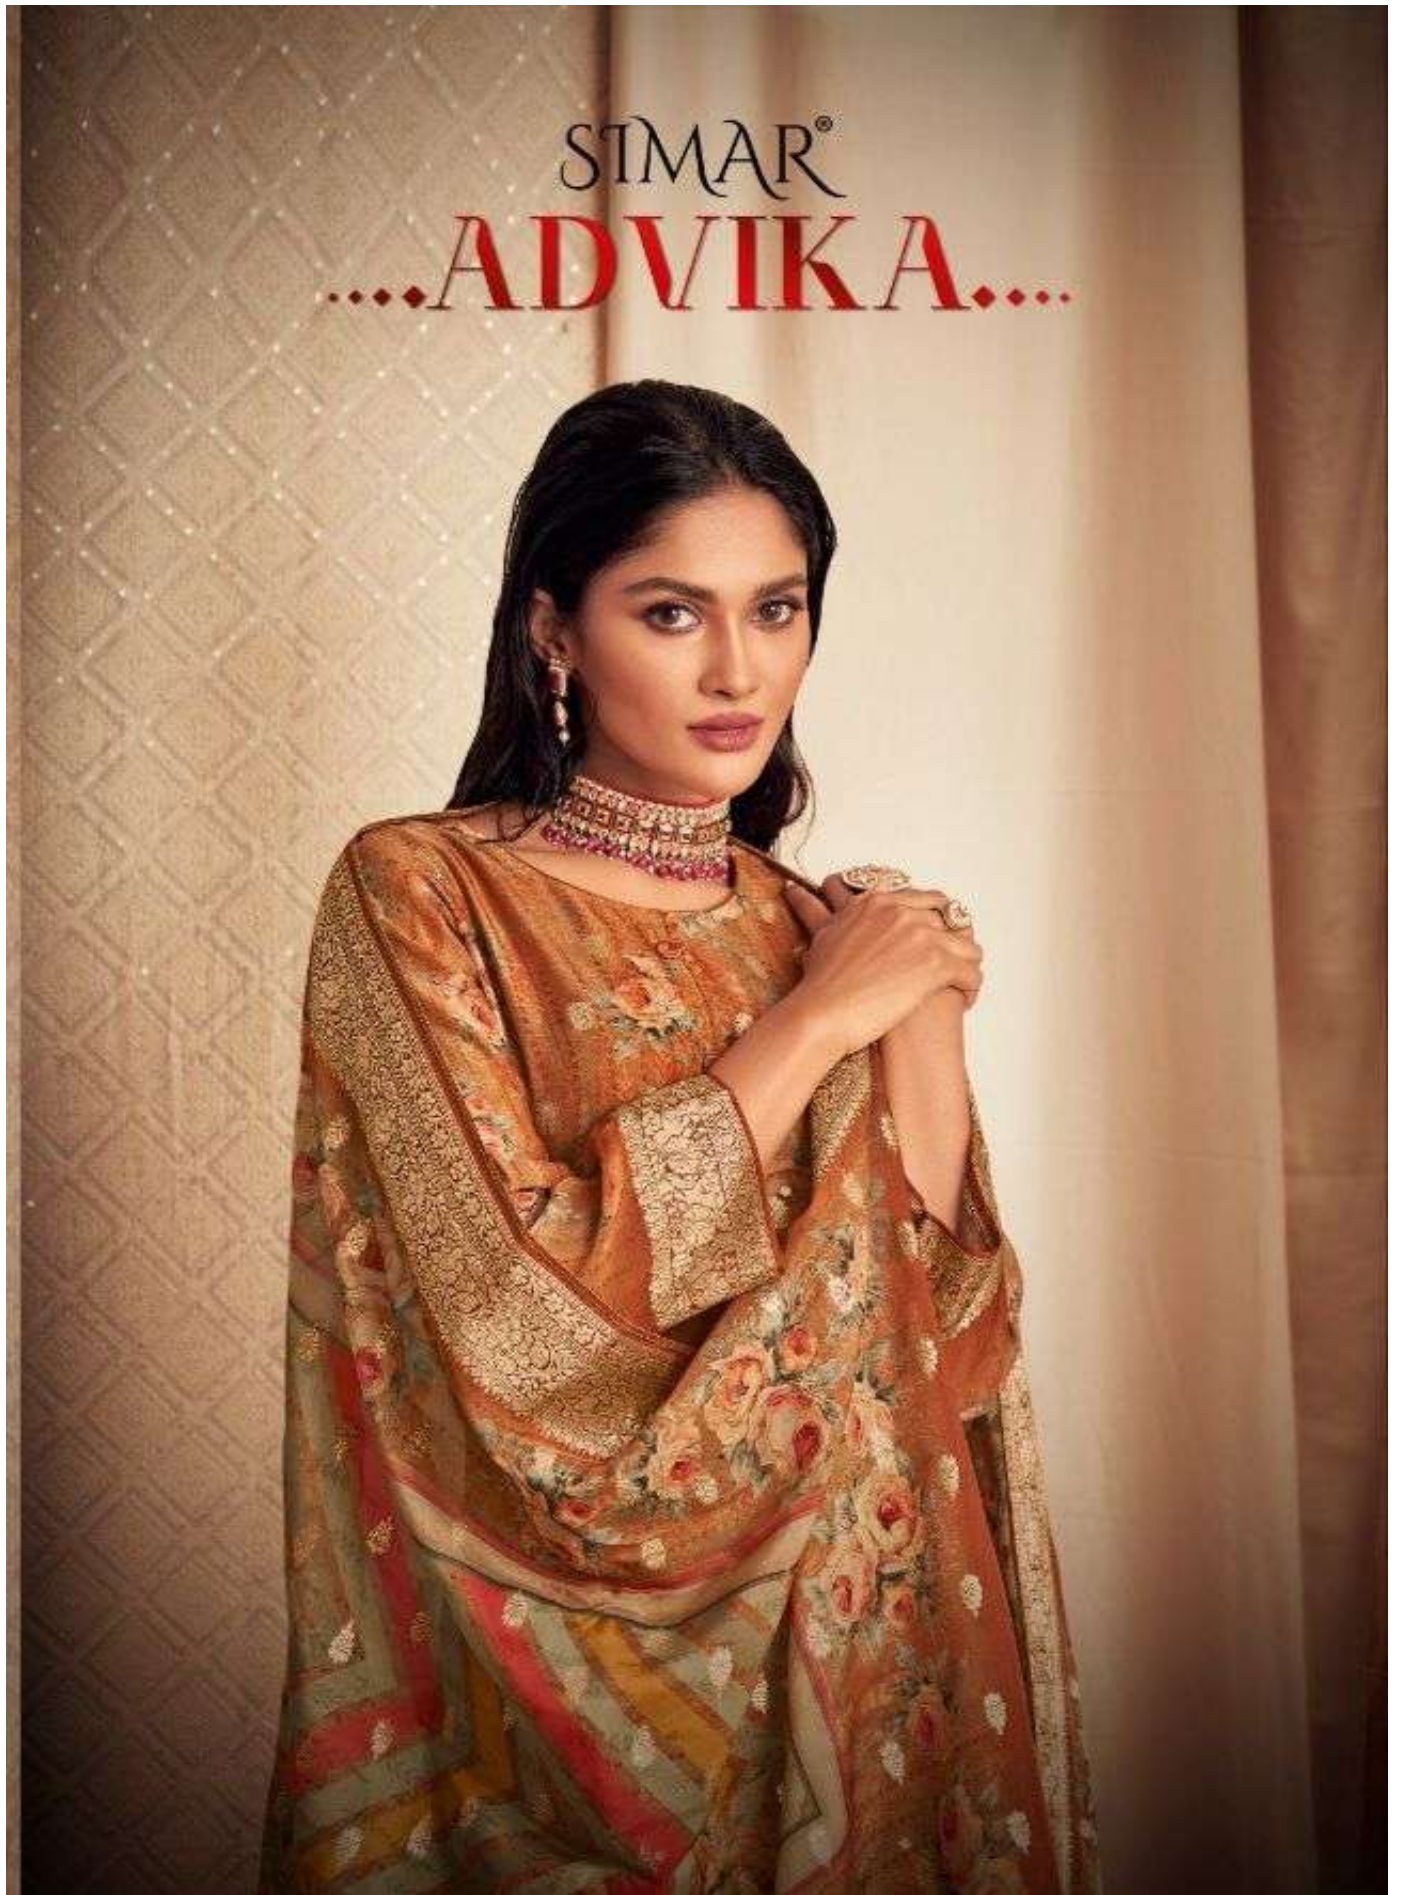

STIMAR®
...ADVICA...