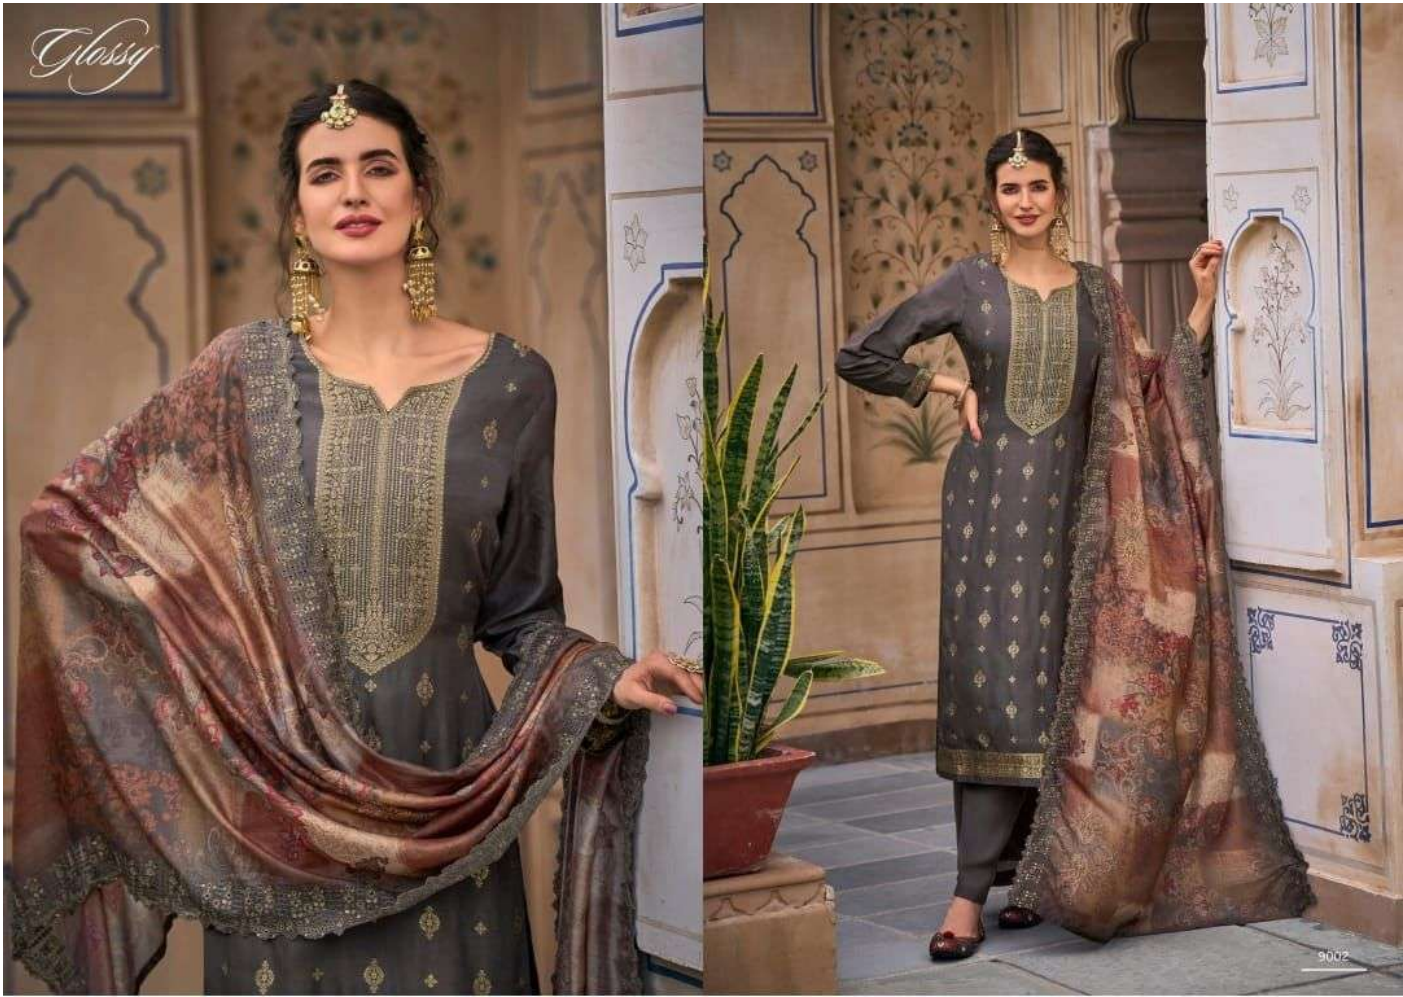

Glossy

Ishraq

Glossy

9003

Glossy

9004

Glossy

9006

9006

9007

Glossy

Ishraq

: TOP :

PURE JAQUARD SOLID DYED

: DUPATTA :

PURE VISCOSE SILK DIGITAL
PRINT WITH EMBROIDREY WORK

: BOTTOM :

PURE UPADA SOLID DYED