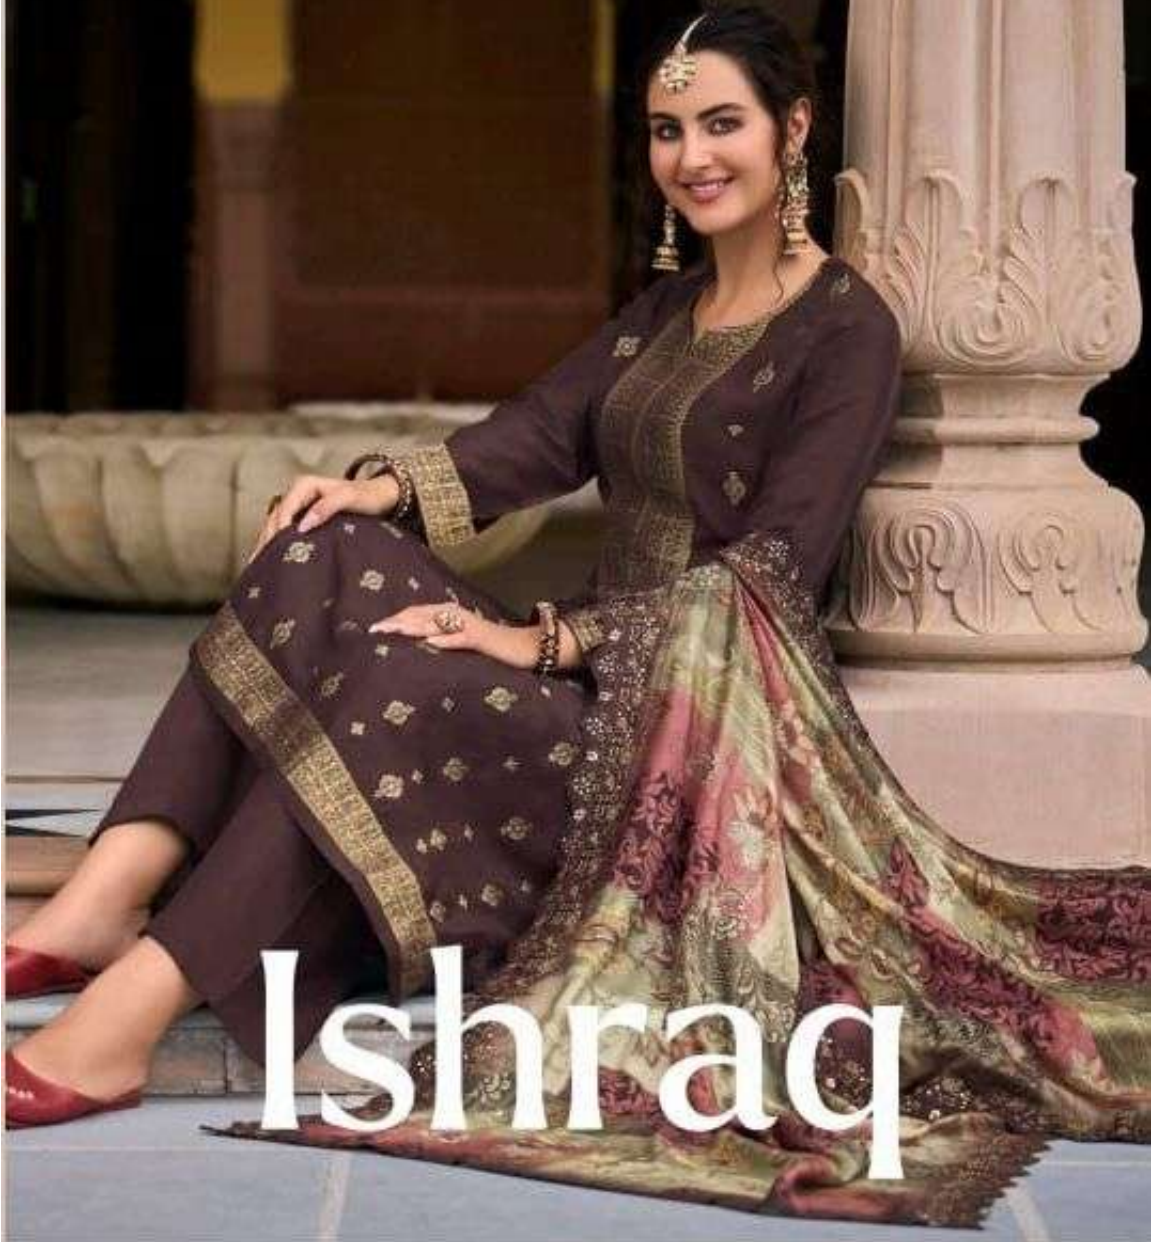

Glossy

Ishraq

Glossy

9003

Glossy

9004

Glossy

9006

9006

9007

Glossy

Ishraq

: TOP :

PURE JAQUARD SOLID DYED

: DUPATTA :

PURE VISCOSE SILK DIGITAL
PRINT WITH EMBROIDREY WORK