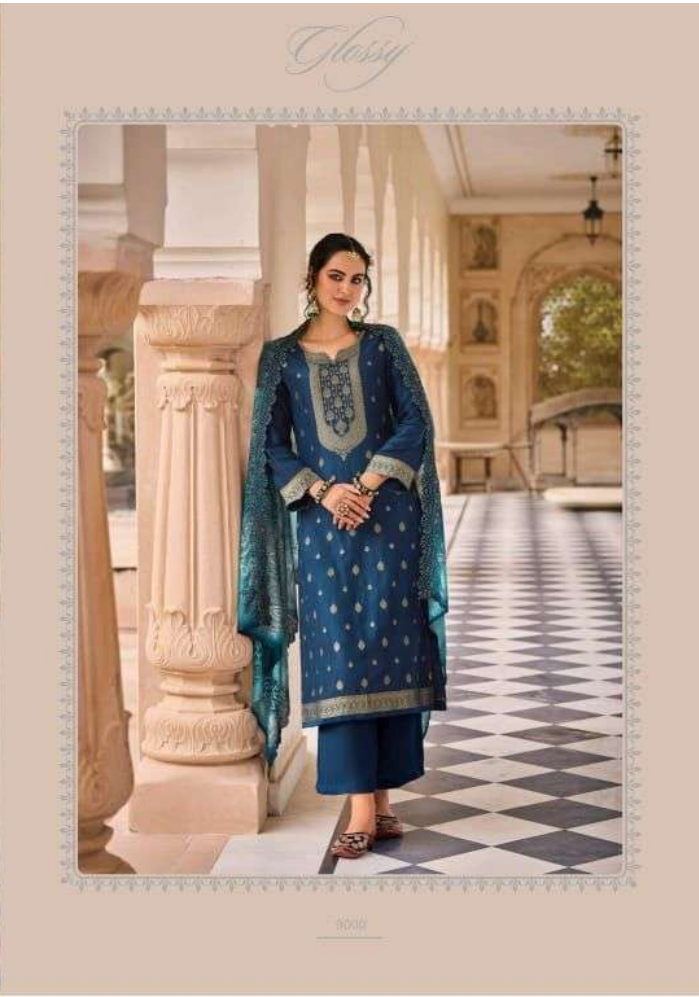

Glossy

Ishraq

Glossy

9003

Glossy

9004

Glossy

9006

9006

9007

Glossy

Ishraq

: TOP :

PURE JAQUARD SOLID DYED

: DUPATTA :

PURE VISCOSE SILK DIGITAL
PRINT WITH EMBROIDREY WORK