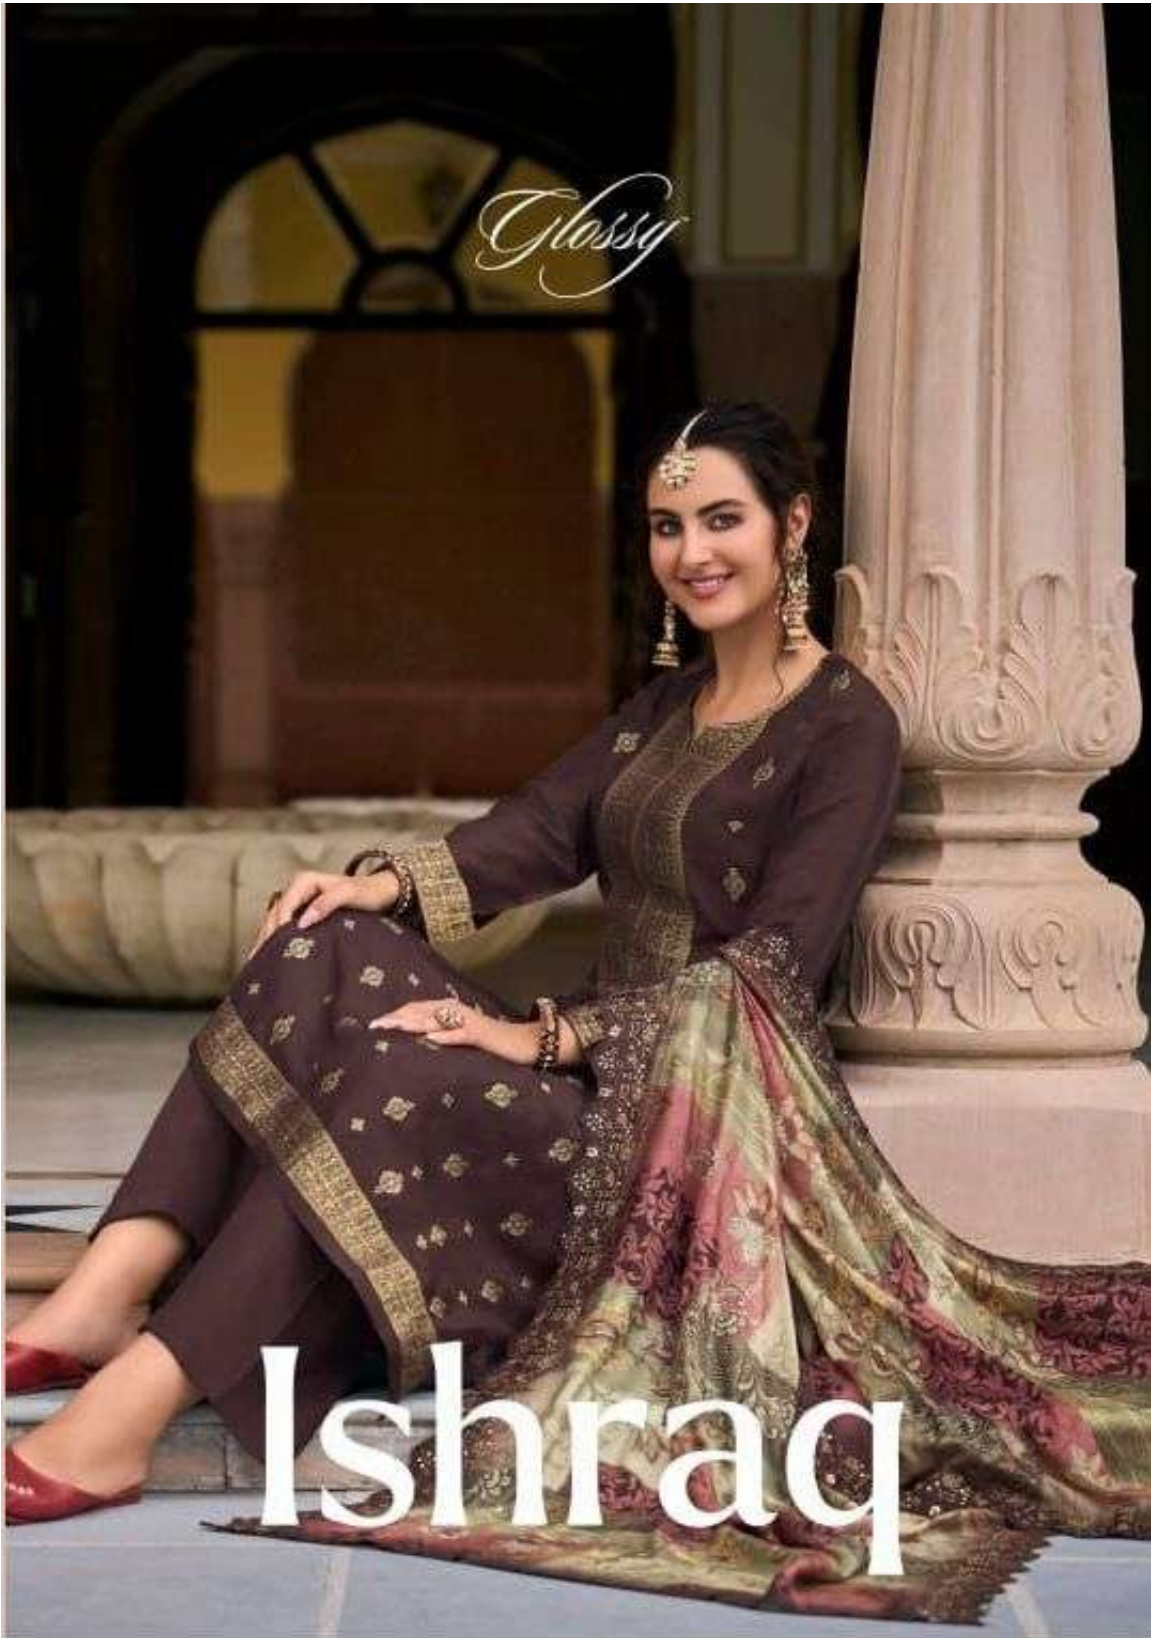

Glossy

Ishraq

Glossy

9003

Glossy

9004

Glossy

9006

9006

9007

Glossy

Ishraq

: TOP :

PURE JAQUARD SOLID DYED

: DUPATTA :

PURE VISCOSE SILK DIGITAL
PRINT WITH EMBROIDREY WORK