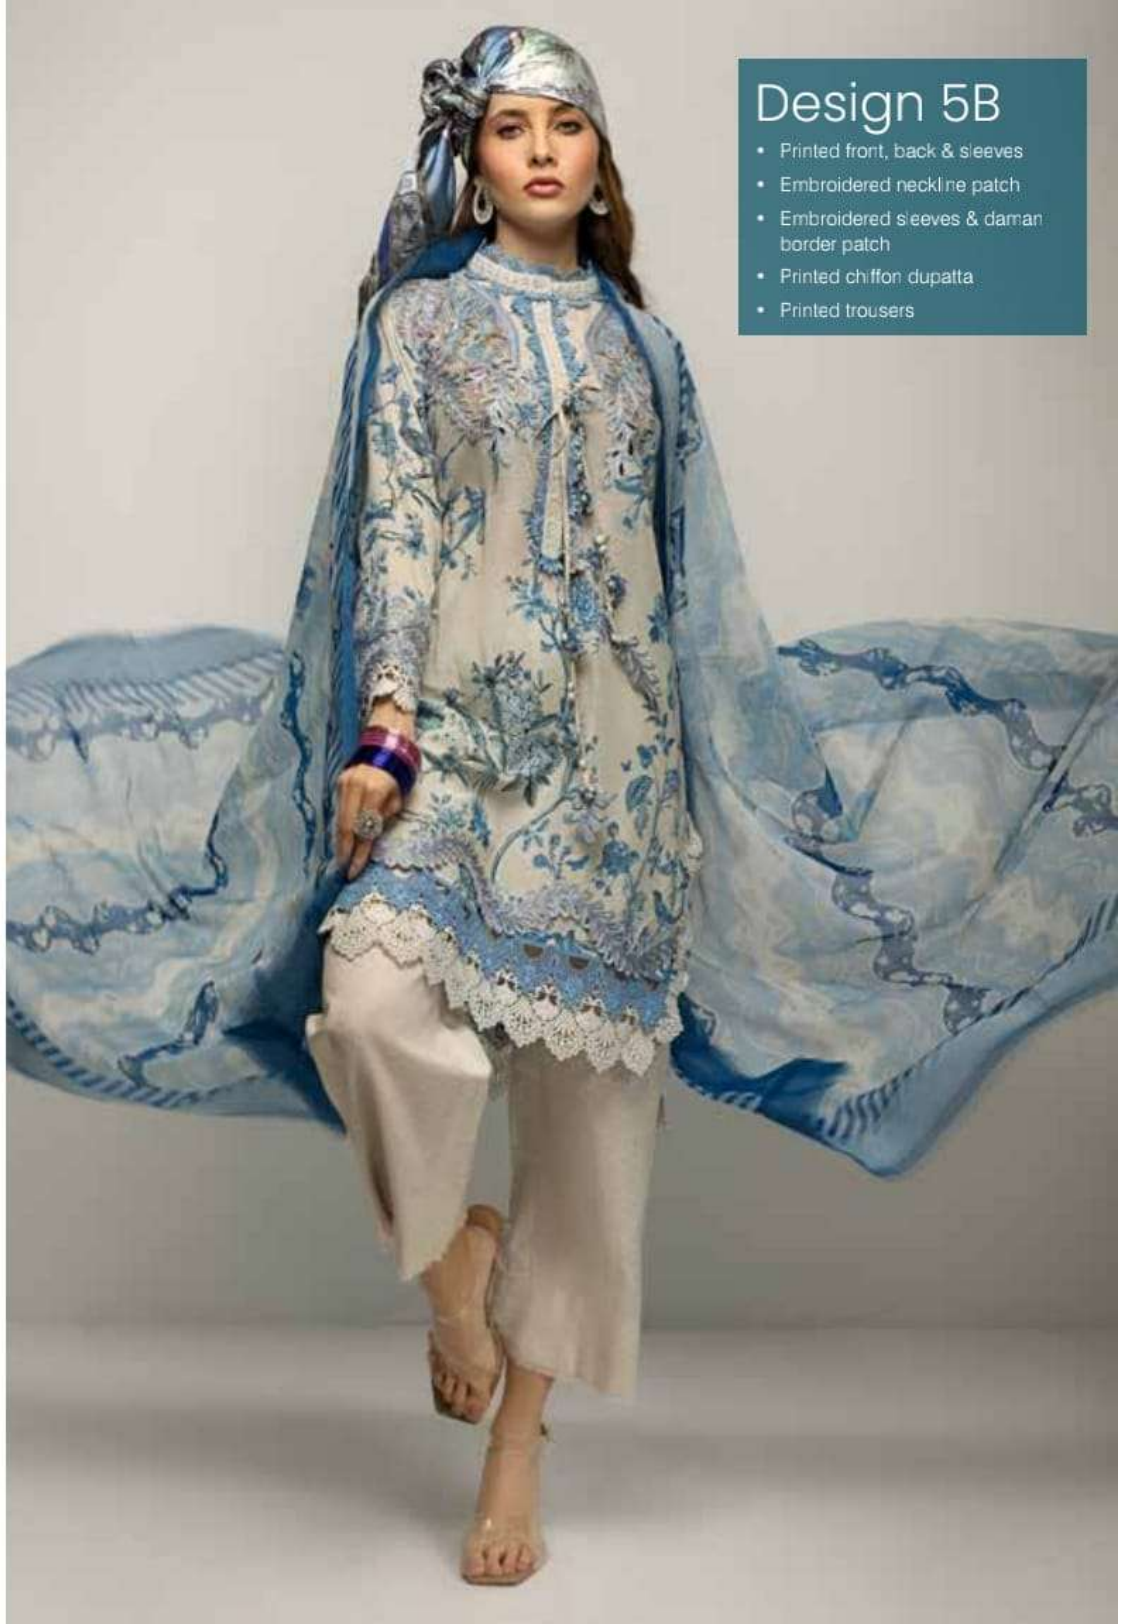

SOBIA NAZIR

www.sobianazir.net /studiosn /sobianazirofficial For inquiries: 0300 850 6166

Vital
COLLECTION

Design 5B

- Printed front, back & sleeves
- Embroidered neckline patch
- Embroidered sleeves & daman border patch
- Printed chiffon dupatta
- Printed trousers