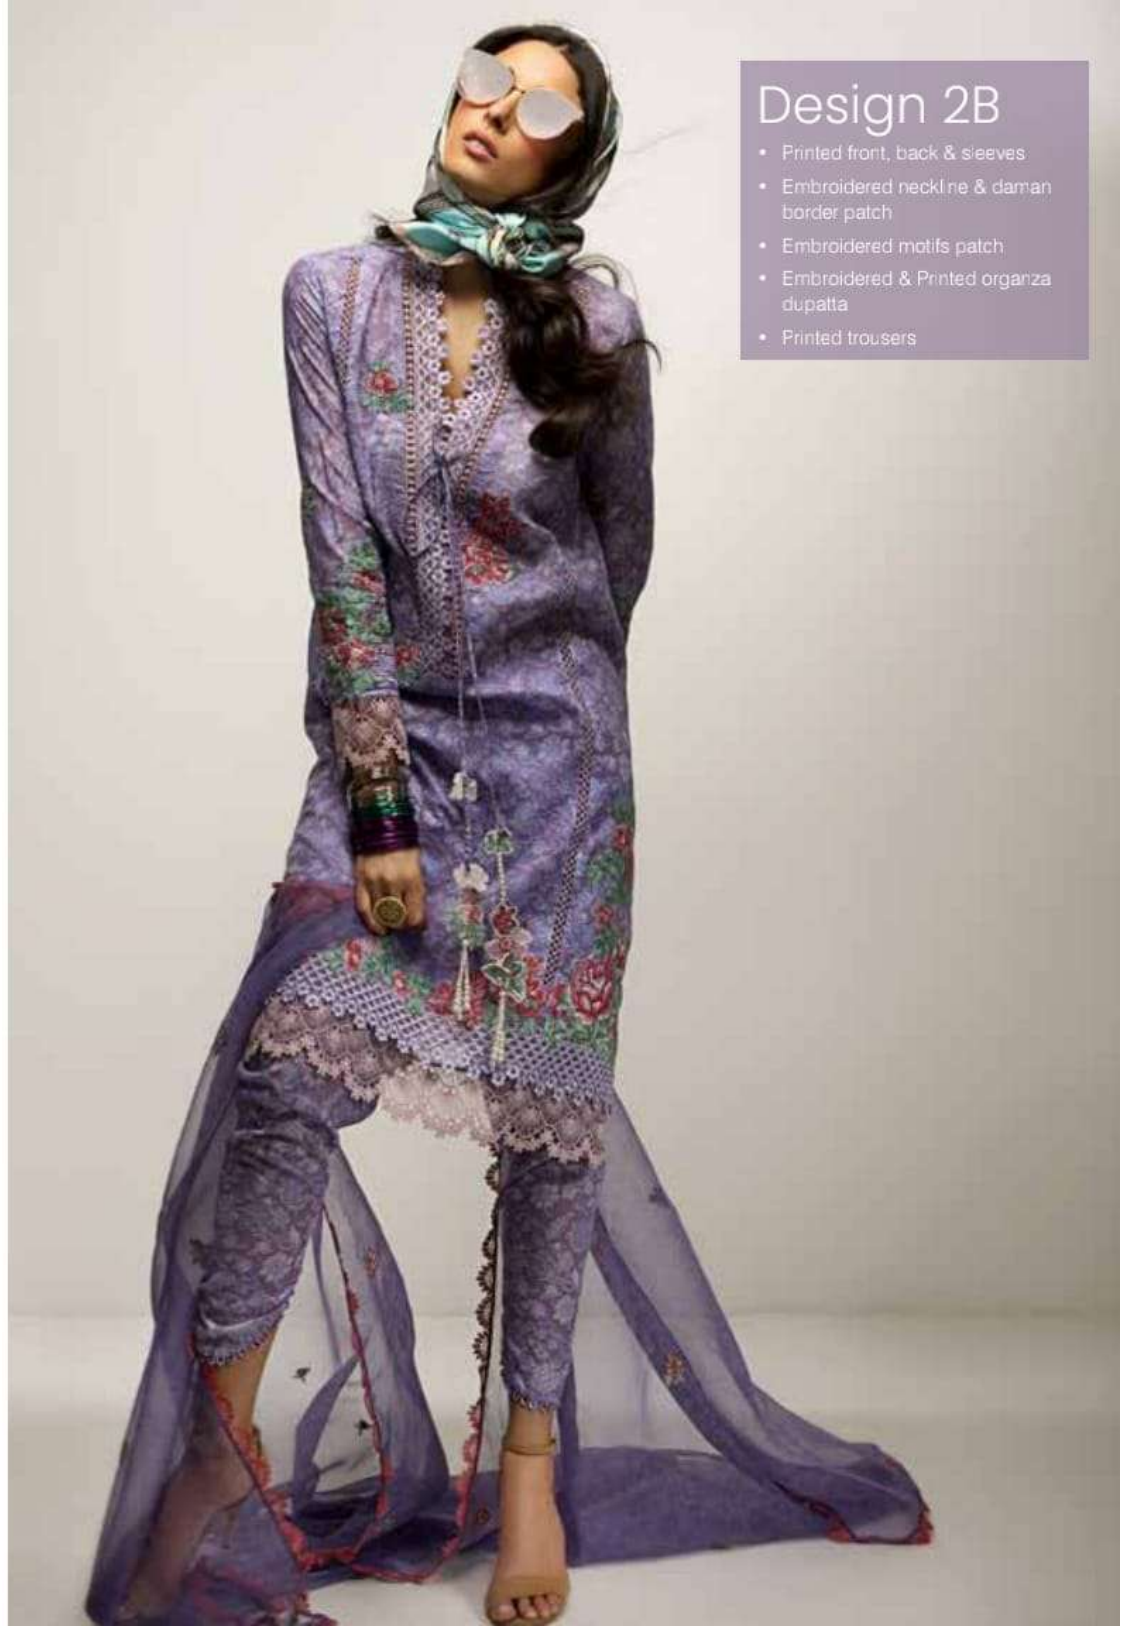

SOBIA NAZIR

www.sobianazir.net /studiosn /sobianazirofficial For inquiries: 0300 850 6166

Vital
COLLECTION

Design 2B

- Printed front, back & sleeves
- Embroidered neckline & daman border patch
- Embroidered motifs patch
- Embroidered & Printed organza dupatta
- Printed trousers