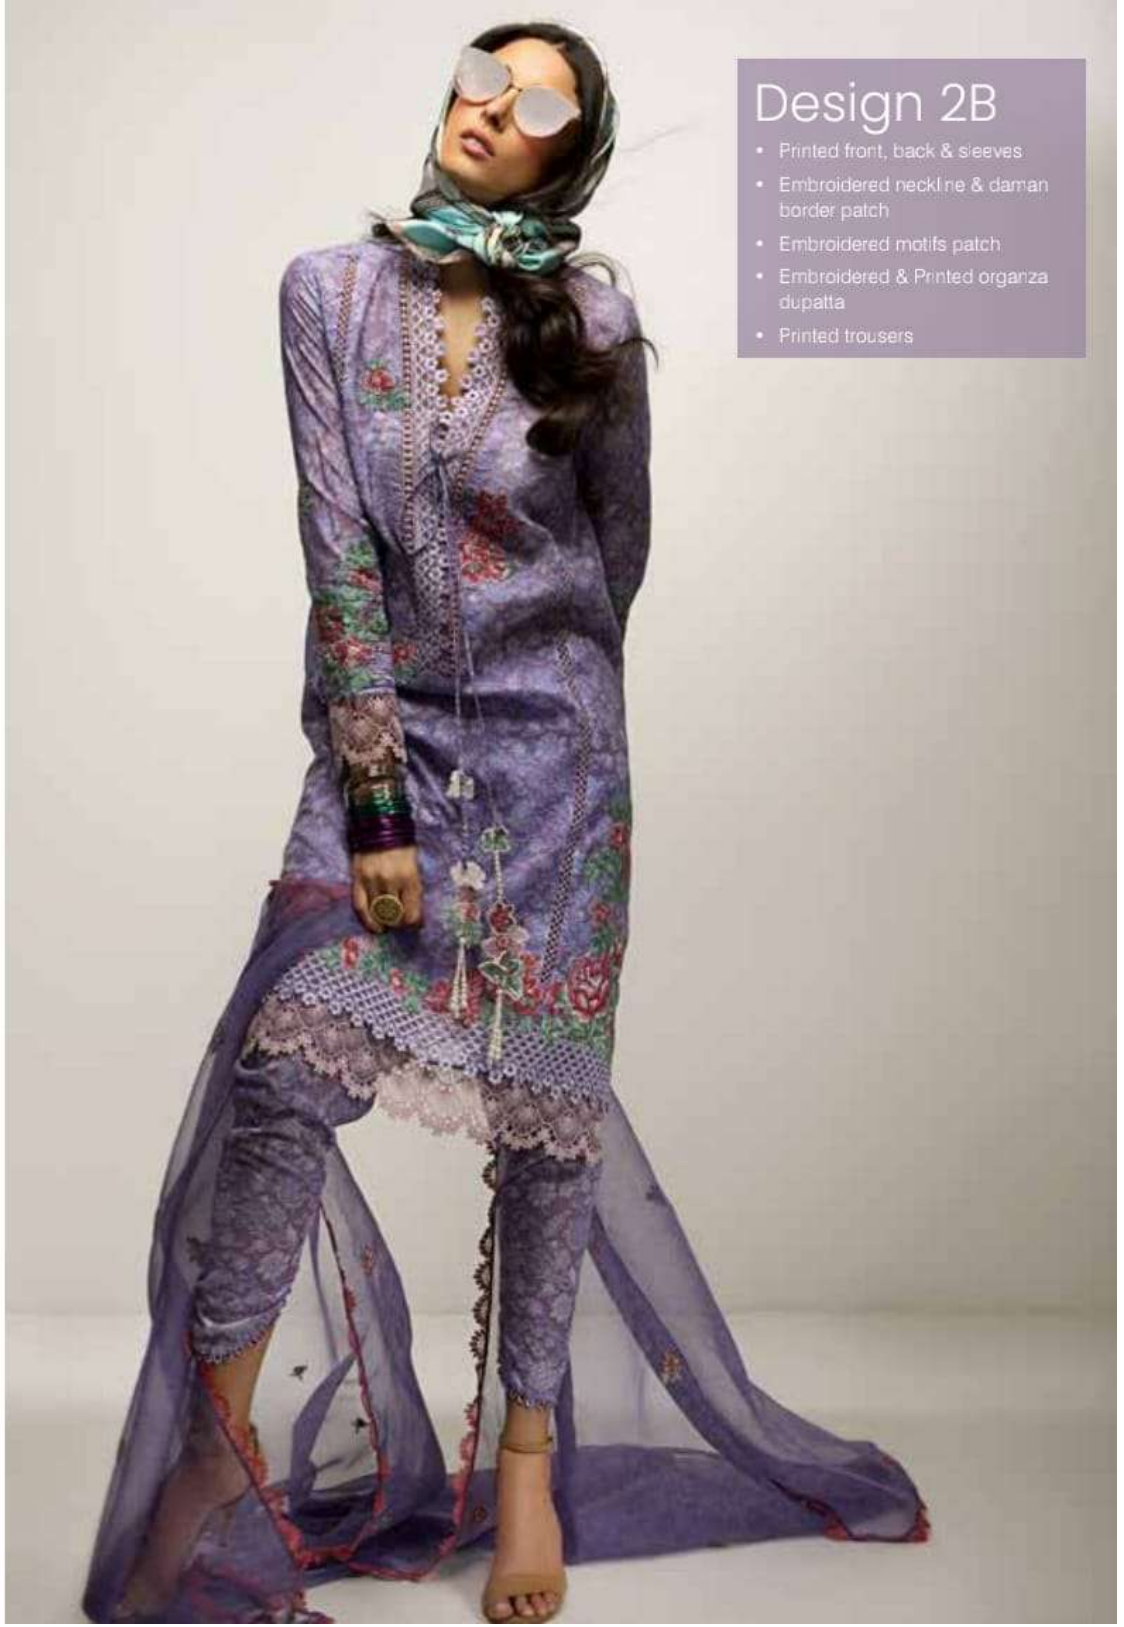

SOBIA NAZIR

www.sobianazir.net /studiosn /sobianazirofficial For inquiries: 0300 850 6166

Vital
COLLECTION

Design 2B

- Printed front, back & sleeves
- Embroidered neckline & daman border patch
- Embroidered motifs patch
- Embroidered & Printed organza dupatta
- Printed trousers