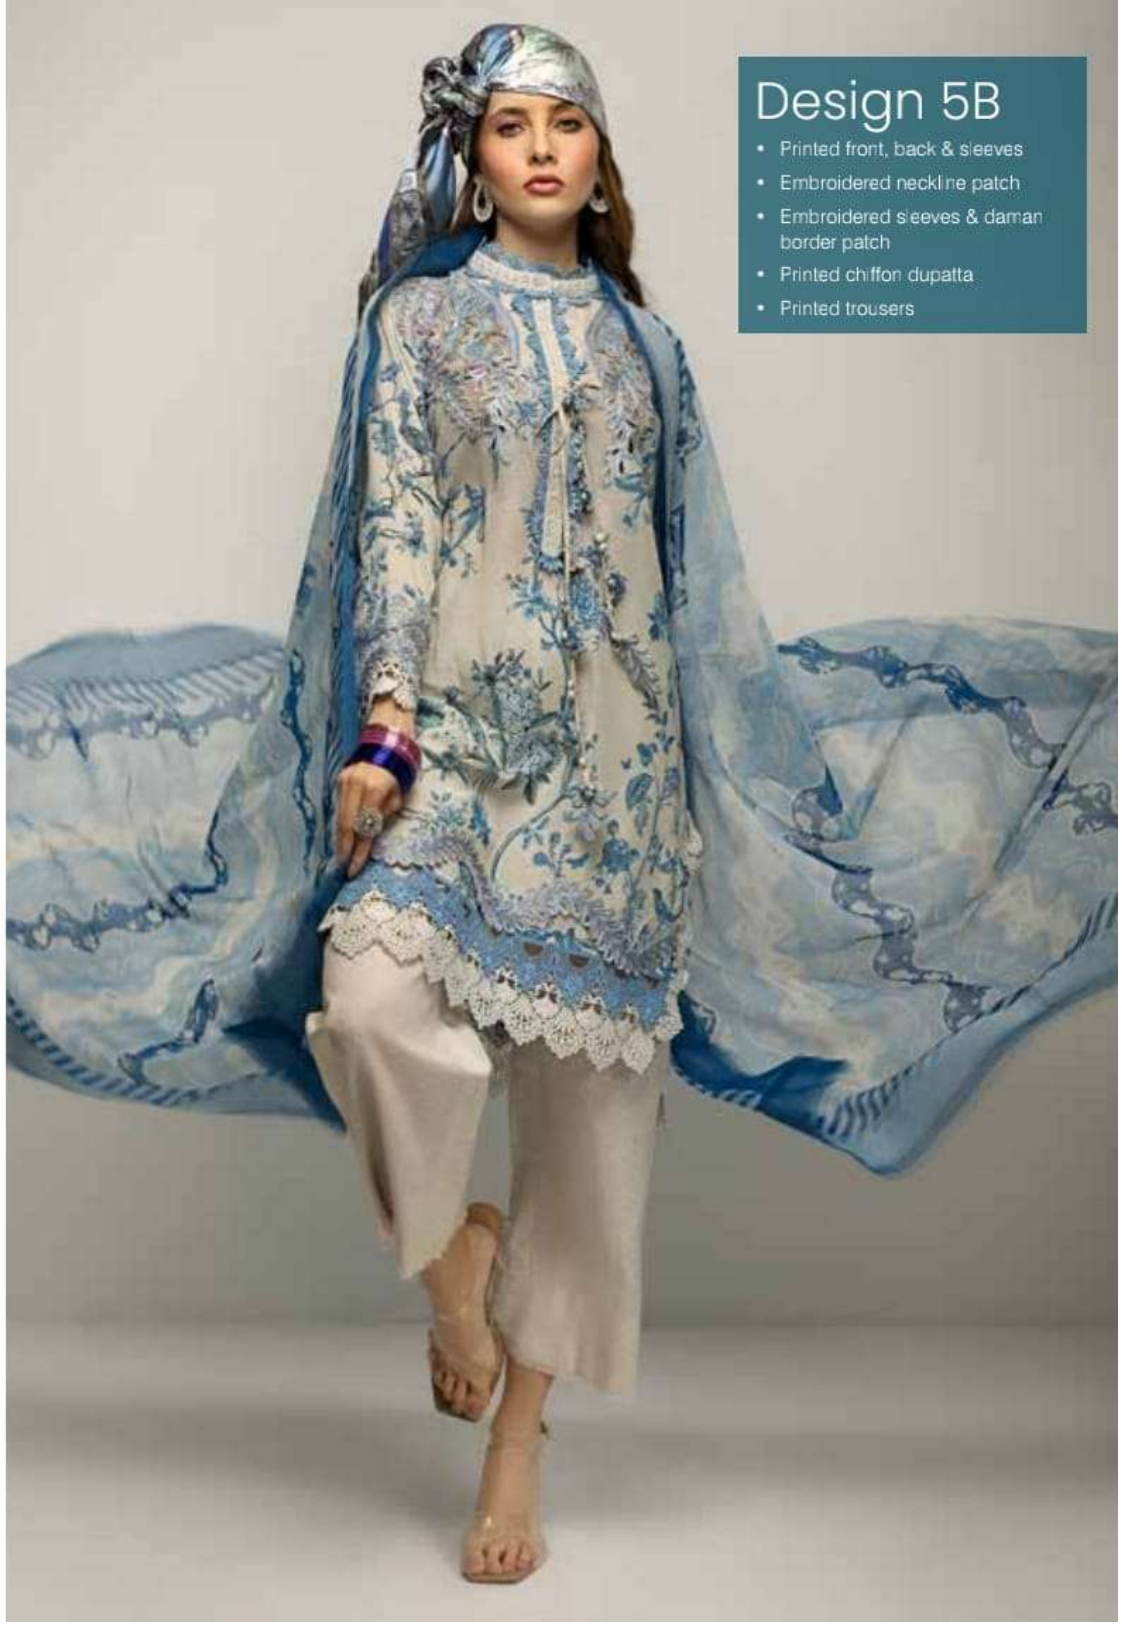

SOBIA NAZIR

www.sobianazir.net /studiosn /sobianazirofficial For inquiries: 0300 850 6166

Vital
COLLECTION

Design 5B

- Printed front, back & sleeves
- Embroidered neckline patch
- Embroidered sleeves & daman border patch
- Printed chiffon dupatta
- Printed trousers