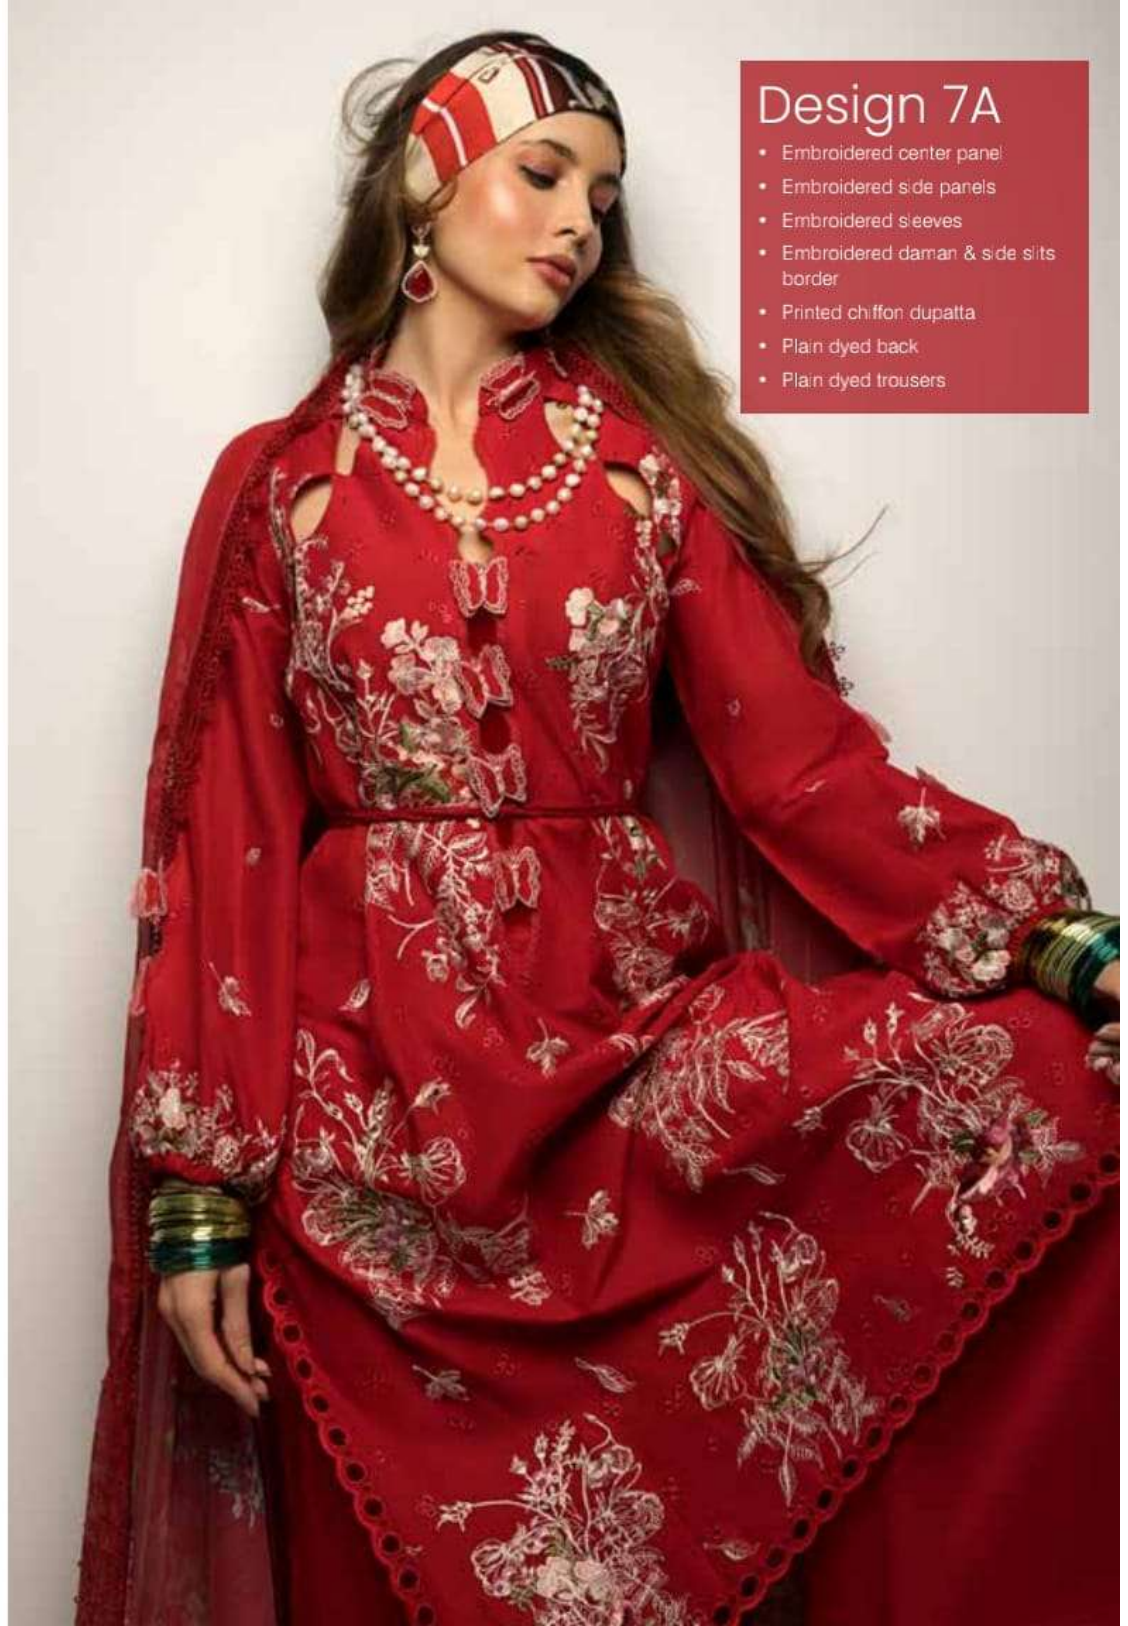

SOBIA NAZIR

www.sobianazir.net @ /studiosn f /sobianazirofficial ☎ For inquiries: 0300 850 6166

Vital COLLECTION

Design 7A

- Embroidered center panel
- Embroidered side panels
- Embroidered sleeves
- Embroidered daman & side slits border
- Printed chiffon dupatta
- Plain dyed back
- Plain dyed trousers