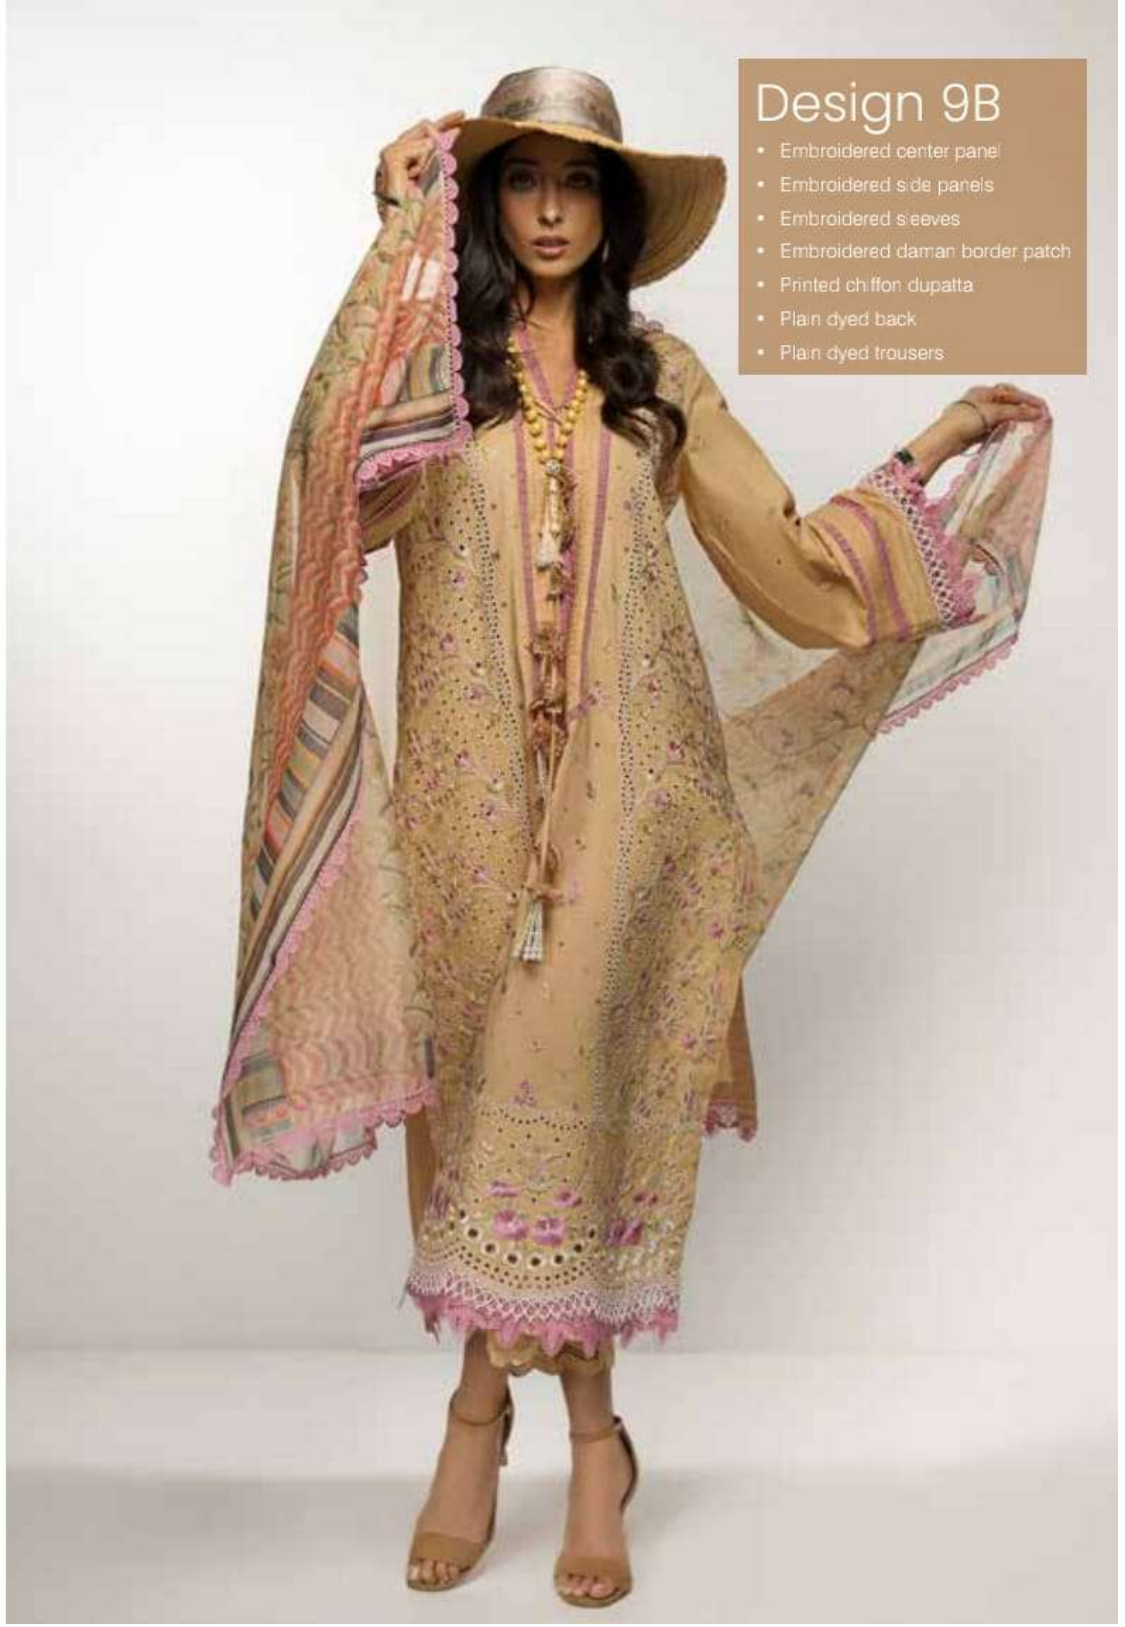

SOBIA NAZIR

www.sobianazir.net /studiosn /sobianazirofficial For inquiries: 0300 850 6166

Vital COLLECTION

Design 9B

- Embroidered center panel
- Embroidered side panels
- Embroidered sleeves
- Embroidered daman border patch
- Printed chiffon dupatta
- Plain dyed back
- Plain dyed trousers