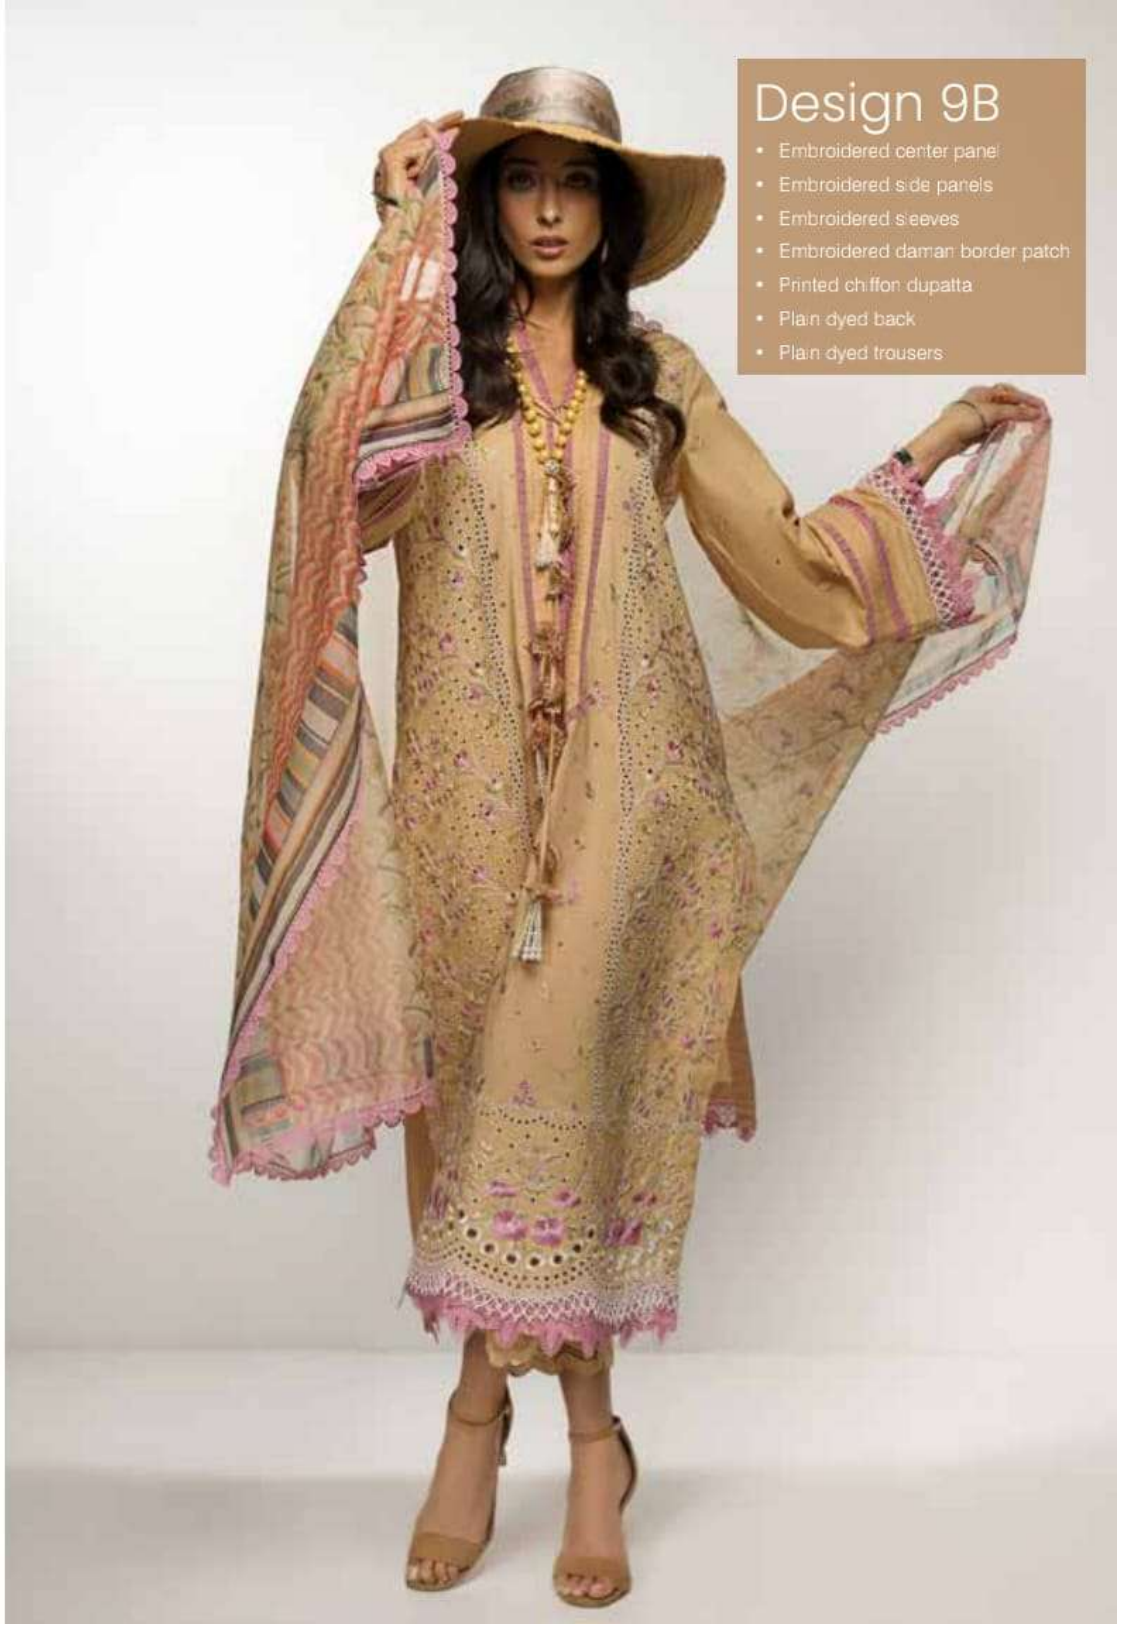

SOBIA NAZIR

www.sobianazir.net /studiosn /sobianazirofficial For inquiries: 0300 850 6166

Vital COLLECTION

Design 9B

- Embroidered center panel
- Embroidered side panels
- Embroidered sleeves
- Embroidered daman border patch
- Printed chiffon dupatta
- Plain dyed back
- Plain dyed trousers