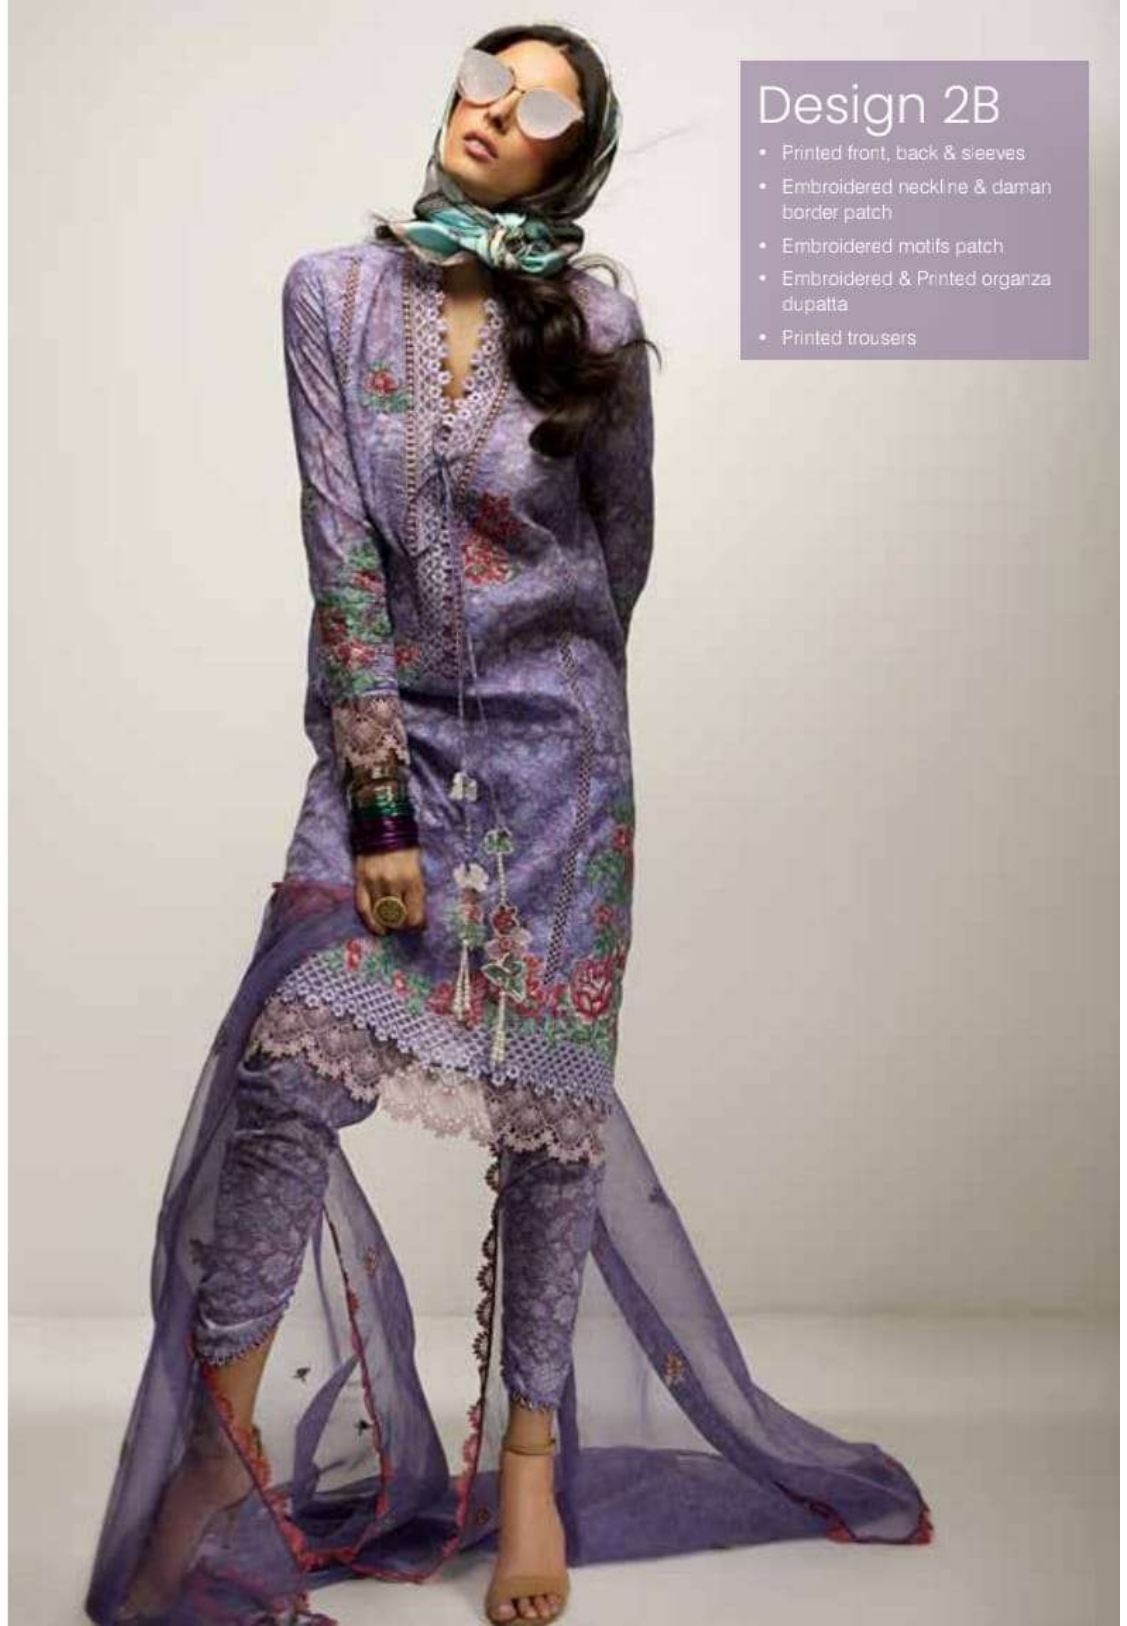

SOBIA NAZIR

www.sobianazir.net /studiosn /sobianazirofficial For inquiries: 0300 850 6166

Vital COLLECTION

Design 2B

- Printed front, back & sleeves
- Embroidered neckline & daman border patch
- Embroidered motifs patch
- Embroidered & Printed organza dupatta
- Printed trousers