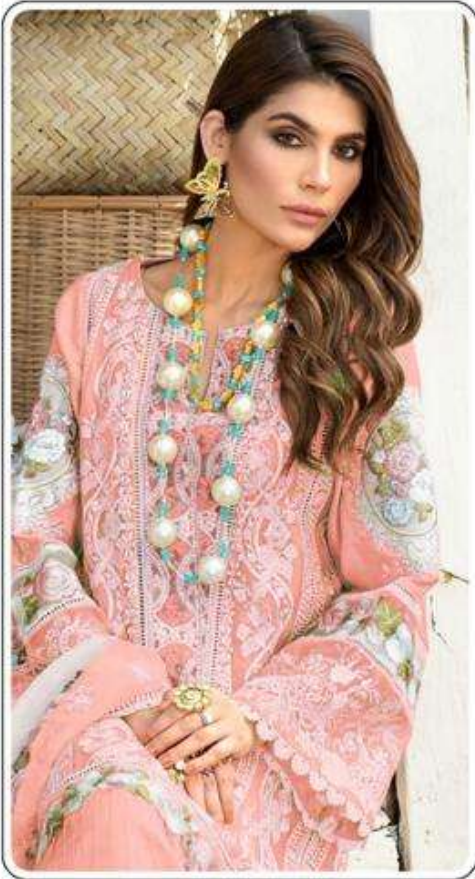

# CHARIZMA VOL-1

D.No.111-B

**TOP-** Cambric cotton with heavy embroidery work

**BOTTOM-INNER** Semi lawn

**DUPATTA-** Butterfly Net with Heavy Embroidery

## CHARIZMA VOL-1

D.No.111-A

**TOP-** Cambric cotton with heavy embroidery work

**BOTTOM-INNER** Semi lawn

**DUPATTA-** Butterfly Net with Heavy Embroidery

**CHARIZMA  
VOL-1**

**D.No.111-B**

**TOP-** Cambric cotton with heavy embroidery work

**BOTTOM-INNER** Semi lawn

**DUPATTA-** Butterfly Net with Heavy Embroidery

**CHARIZMA  
VOL-1**

**D.No.111-C**

**TOP-** Cambric cotton with heavy embroidery work

**BOTTOM-INNER** Semi lawn

**DUPATTA-** Butterfly Net with Heavy Embroidery