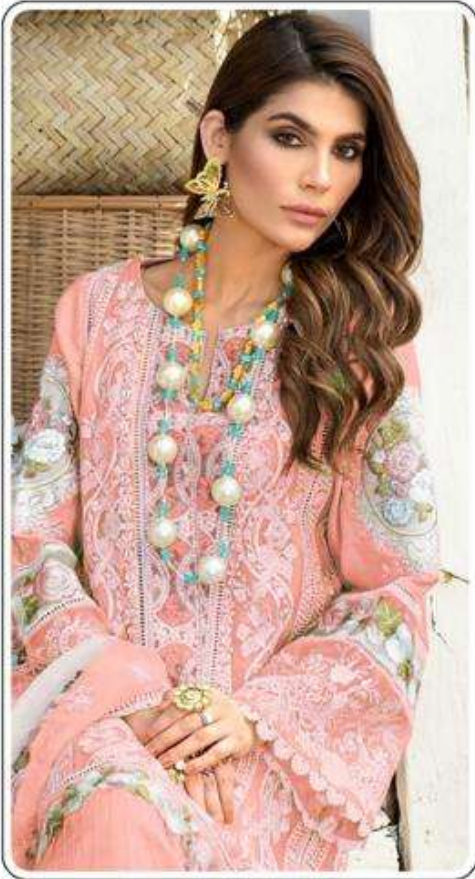

# CHARIZMA VOL-1

D.No.111-B

**TOP-** Cambric cotton with heavy embroidery work

**BOTTOM-INNER** Semi lawn

**DUPATTA-** Butterfly Net with Heavy Embroidery

## CHARIZMA VOL-1

D.No.111-A

**TOP-** Cambric cotton with heavy embroidery work

**BOTTOM-INNER** Semi lawn

**DUPATTA-** Butterfly Net with Heavy Embroidery