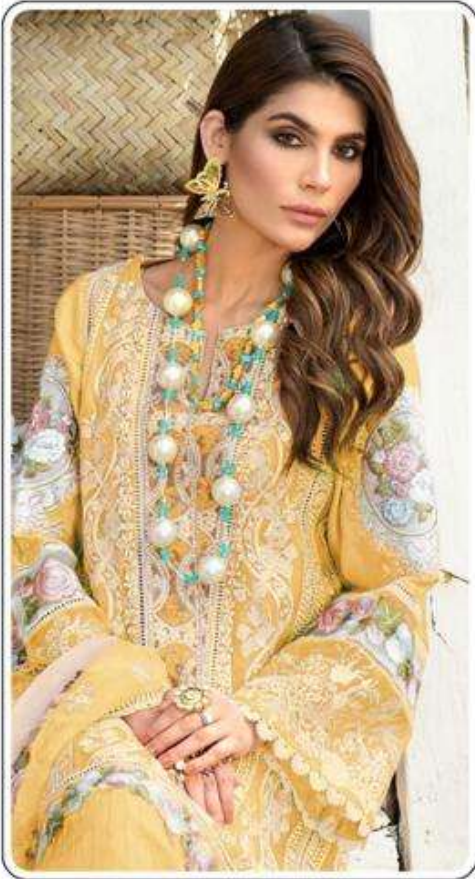

# CHARIZMA VOL-1

D.No.111-B

**TOP-** Cambric cotton with heavy embroidery work

**BOTTOM-INNER** Semi lawn

**DUPATTA-** Butterfly Net with Heavy Embroidery

## CHARIZMA VOL-1

D.No.111-A

**TOP-** Cambric cotton with heavy embroidery work

**BOTTOM-INNER** Semi lawn

**DUPATTA-** Butterfly Net with Heavy Embroidery

# CHARIZMA VOL-1

D.No.111-C

**TOP-** Cambric cotton with heavy embroidery work

**BOTTOM-INNER** Semi lawn

**DUPATTA-** Butterfly Net with Heavy Embroidery