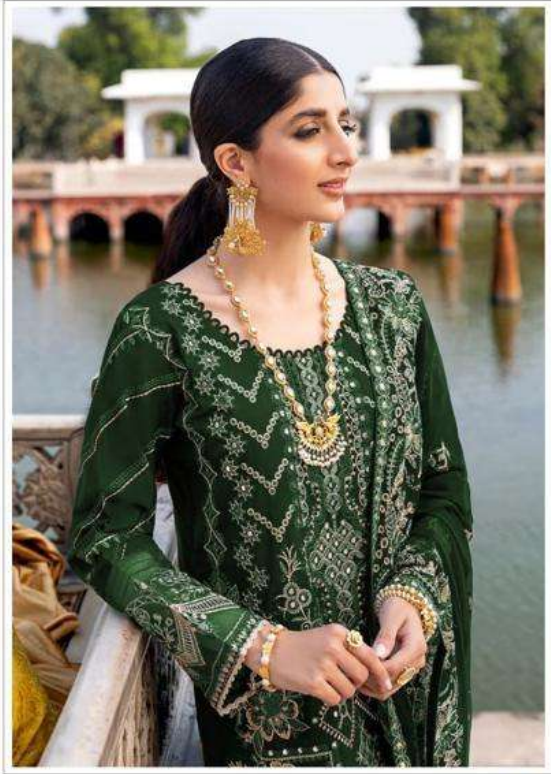

TOP :- GEORGETTE
WITH EMBROIDERY
BOTTOM :- SANTOON
INNER :- SANTOON
DUPTTA :- GEORGETTE
WITH EMBROIDERY

al karam
designs

13786-C