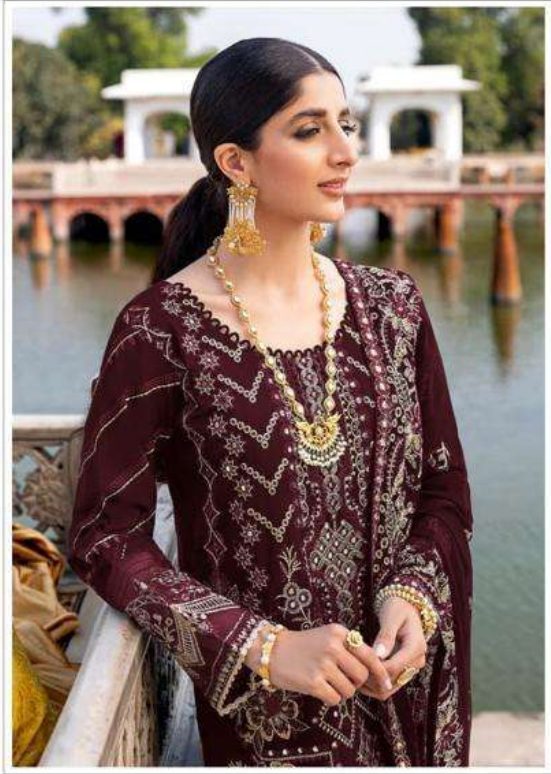

TOP :- GEORGETTE
WITH EMBROIDERY
BOTTOM :- SANTOON
INNER :- SANTOON
DUPTTA :- GEORGETTE
WITH EMBROIDERY

al karam
designs

13786-B