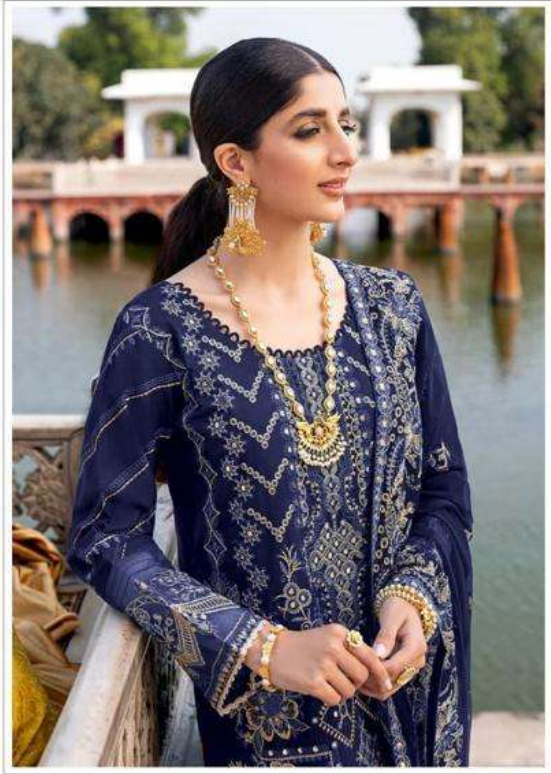

TOP :- GEORGETTE
WITH EMBROIDERY
BOTTOM :- SANTOON
INNER :- SANTOON
DUPTTA :- GEORGETTE
WITH EMBROIDERY

al karam
designs

13786-D