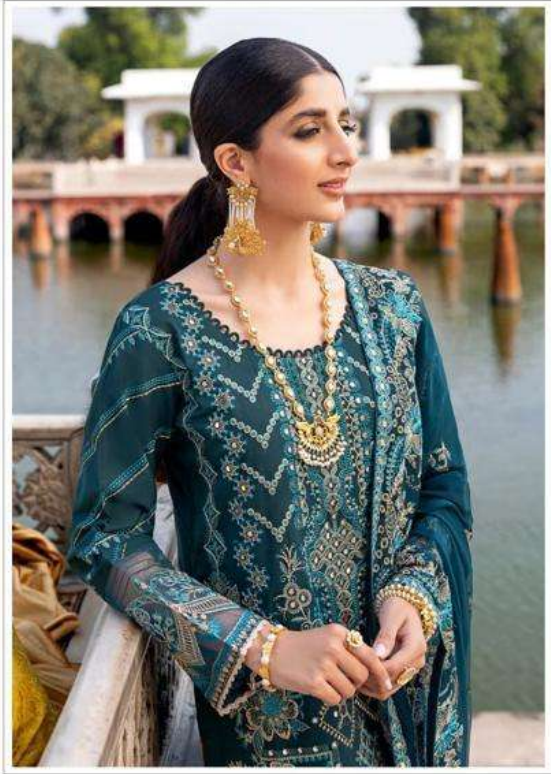

TOP :- GEORGETTE
WITH EMBROIDERY
BOTTOM :- SANTOON
INNER :- SANTOON
DUPTTA :- GEORGETTE
WITH EMBROIDERY

al karam
designs

13786-A