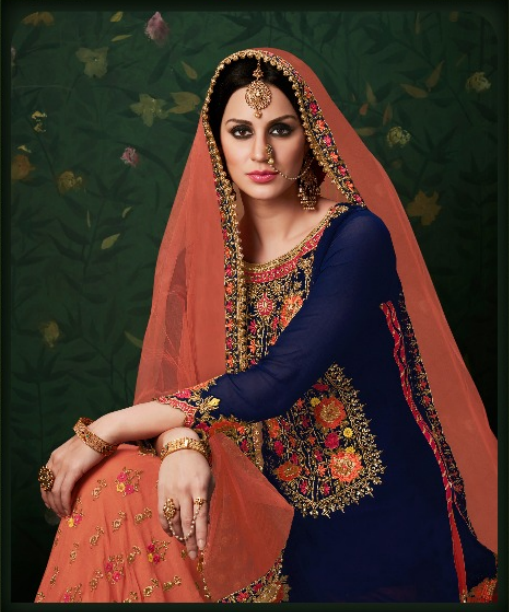

GLAMOROUS

Complete essence of luxury can be experienced with our authentic creations.

Romantic  
ELEGANCE

www.romantic.com

Top: 100% polyester, 100% cotton  
Bottom: 100% polyester, 100% cotton  
Jacket: 100% polyester, 100% cotton  
Saree: 100% polyester, 100% cotton