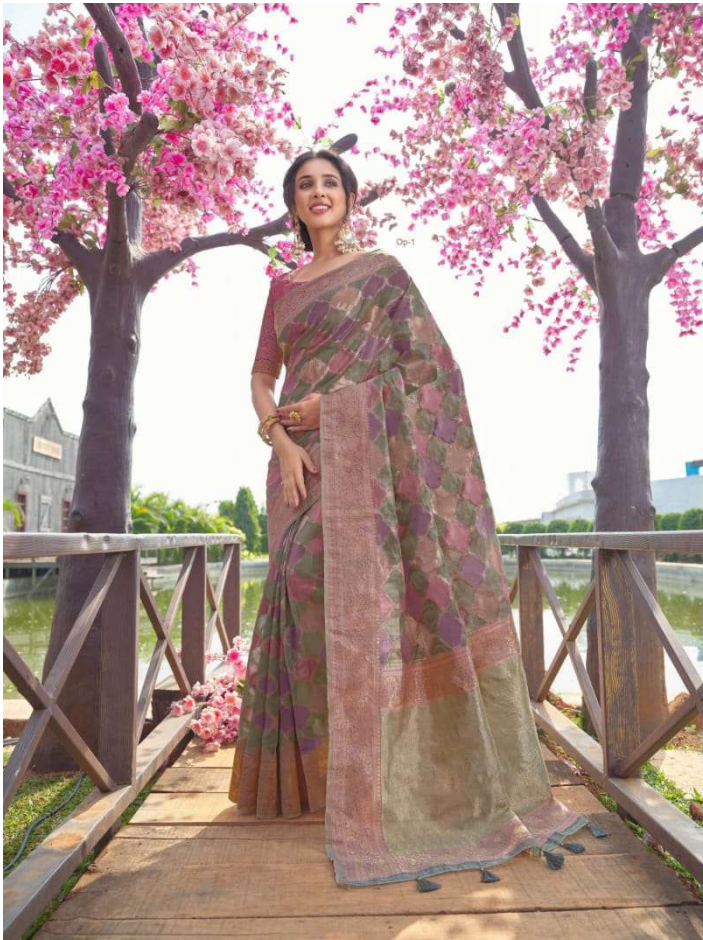

JOH RIVAAJ

Jashika

VOL - 550
DOUBLE BLOUSE

(EMBROIDERY BLOUSE HAF STICH AND VIVING BLOUSE)

JOH RIVAAJ

Double Blouse

55001
(EMBROIDERY BLOUSE HAF STICH AND VIVING BLOUSE)

JOH RIVAAJ