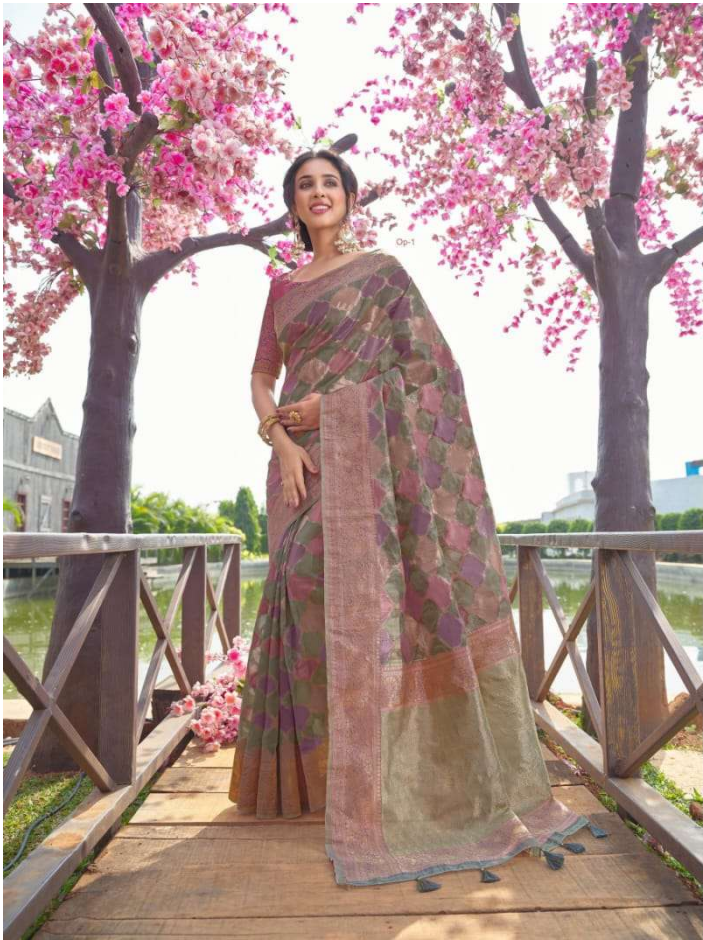

JOH RIVAAJ

Jashika

VOL - 550

DOUBLE BLOUSE

(EMBROIDERY BLOUSE HAF STICH AND VIVING BLOUSE)

JOH RIVAAJ

Double Blouse

55001
(EMBROIDERY BLOUSE HAF STICH AND VIVING BLOUSE)

JOH RIVAAJ

Double Blouse

55002

(EMBROIDERY BLOUSE HAF STICH AND VIVING BLOUSE)

JOH RIVAAJ

(EMBROIDERY BLOUSE HAF
STICH AND VIVING BLOUSE)
55003 Double Blouse

JOH RIVAAJ

Double Blouse