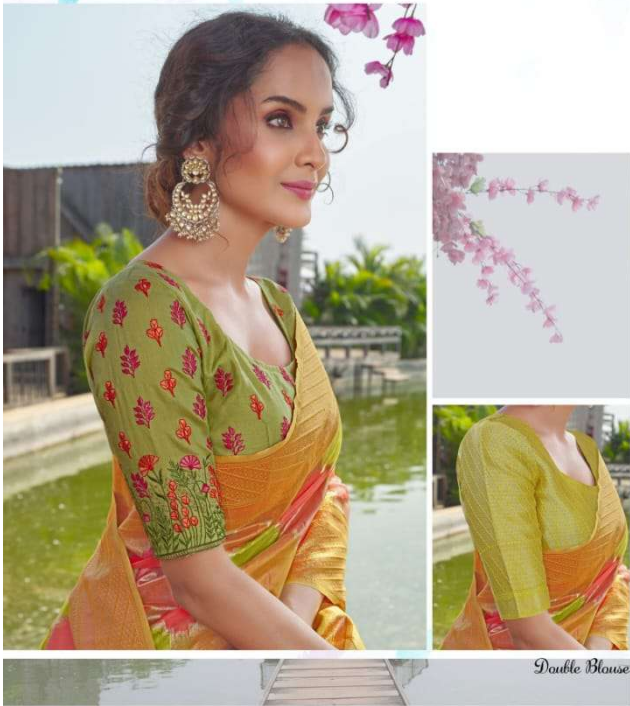

JOH RIVAAJ

Jashika

VOL - 550
DOUBLE BLOUSE

(EMBROIDERY BLOUSE HAF STICH AND VIVING BLOUSE)

JOH RIVAAJ

Double Blouse

55001

(EMBROIDERY BLOUSE HAF STICH AND VIVING BLOUSE)

JOH RIVAAJ

Double Blouse

55002

(EMBROIDERY BLOUSE HAF STICH AND VIVING BLOUSE)

JOH RIVAAJ

(EMBROIDERY BLOUSE HAF
STICH AND VIVING BLOUSE)
55003 Double Blouse

JOH RIVAAJ

Double Blouse

55004

(EMBROIDERY BLOUSE HAF
STICH AND VIVING BLOUSE)

JOH RIVA AJ

Double Blouse

55005

(EMBROIDERY BLOUSE HAF STICH AND VIVING BLOUSE)

JOH RIVAAJ

(EMBROIDERY BLOUSE HALF
SLEEVE AND VIVING BLOUSE)