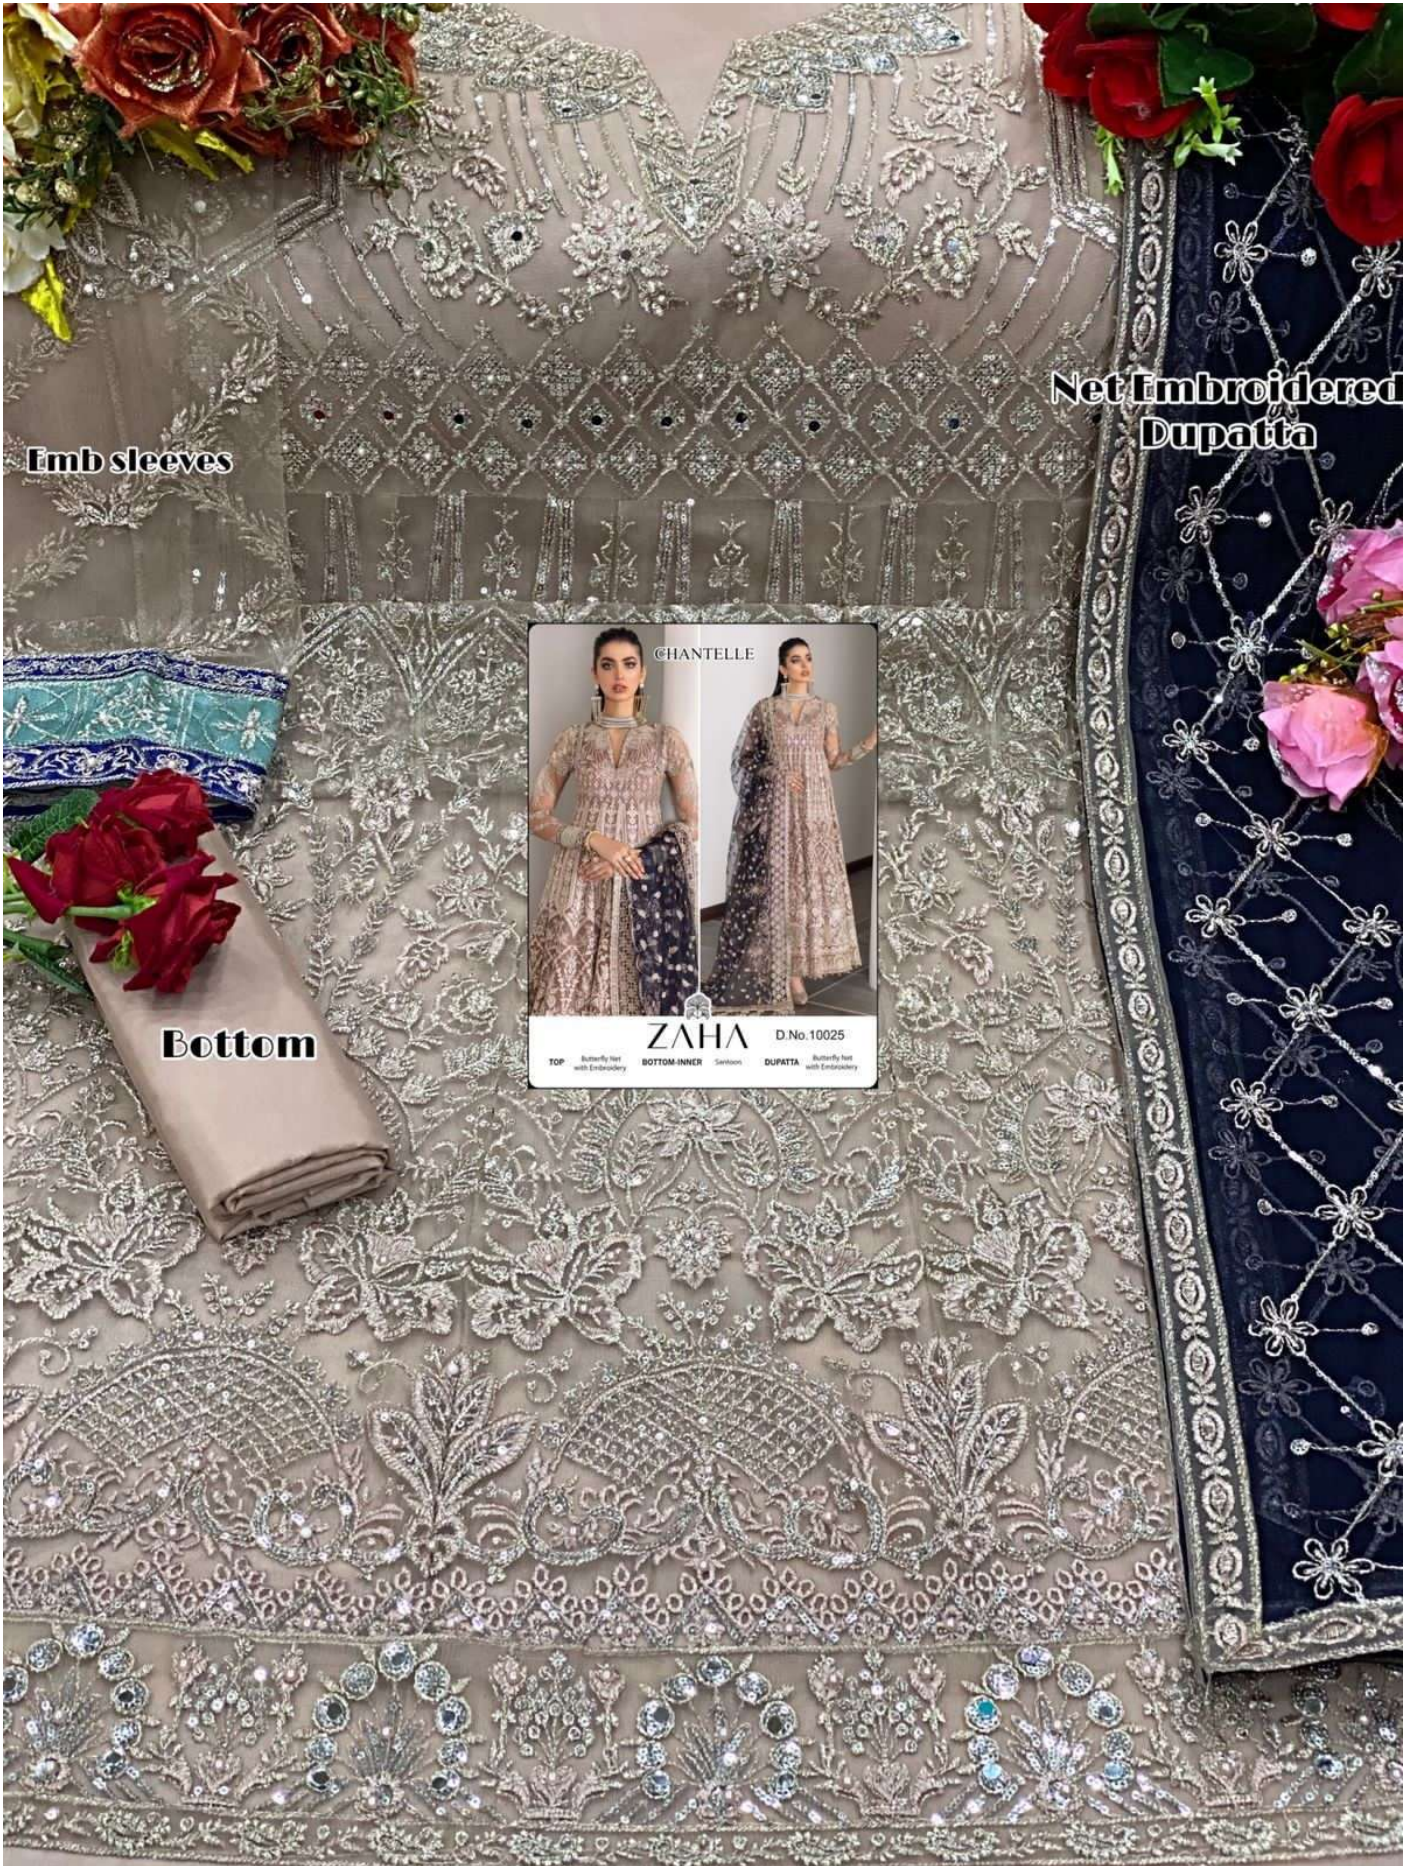

Net Embroidered
Dupatta

Emb sleeves

Bottom

@CHANTELLE

ZAHA D No. 10025

TOP	Butterfly Net with Embroidery	BOTTOM-INNER	Sarsoni	DUPATTA	Butterfly Net with Embroidery