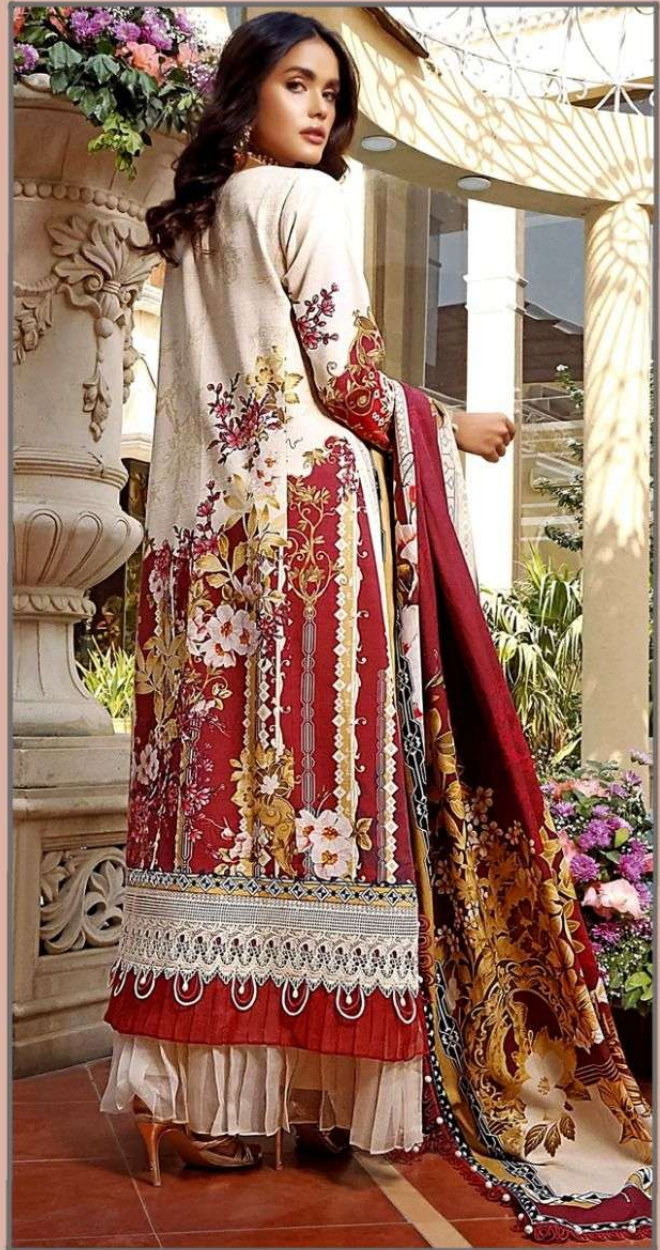

Luxury lawn Festive Collection

A - 03

arhanfab

TOP - LUXURY LAWN DIGITALPRINT
WITH HEAVY EMBROIDERY

DUPATTA - PURE KOTA DIGITAL PRINT

BOTTOM - LUXURY LAWN DYED

HOME LAUNDERING RECOMMENDED
DO NOT USE ANY KIND OF BLEACH OR STAIN
REMOVING CHEMICAL