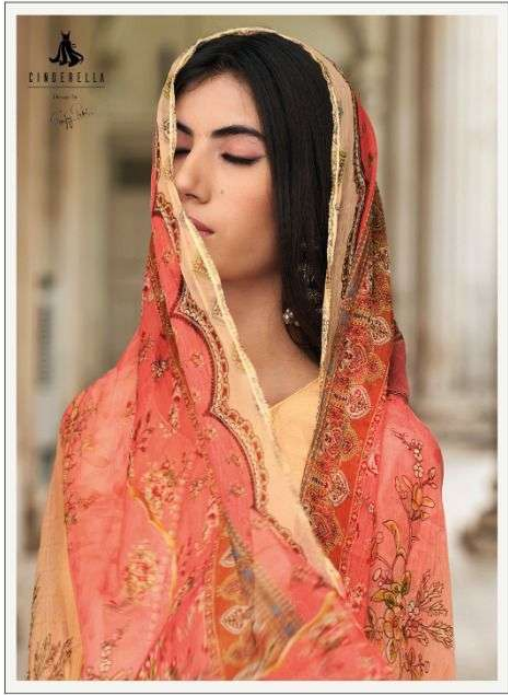

Libas¹⁰¹⁶⁵