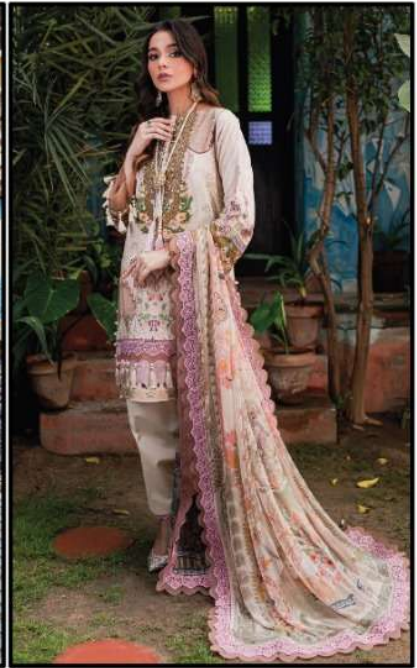

 **Gull Ahmed** ORIGINAL LAWNTM
LAWN COLLECTION

नूरेन نورين
Noorain
LINEN COTTON DIGITAL PRINT

GA-2120 / 3-PIECE

GA-2121 / 3-PIECE

GA-2122 / 3-PIECE

GA-2123 / 3-PIECE

GA-2124 / 3-PIECE

GA-2125 / 3-PIECE

GA-2120

GA-2121

GA-2122

GA-2123

GA-2124

GA-2125

Gul Ahmed ORIGINAL LAWN
LAWN COLLECTION

نورین
Noorain
LINEN COTTON DIGITAL PRINT