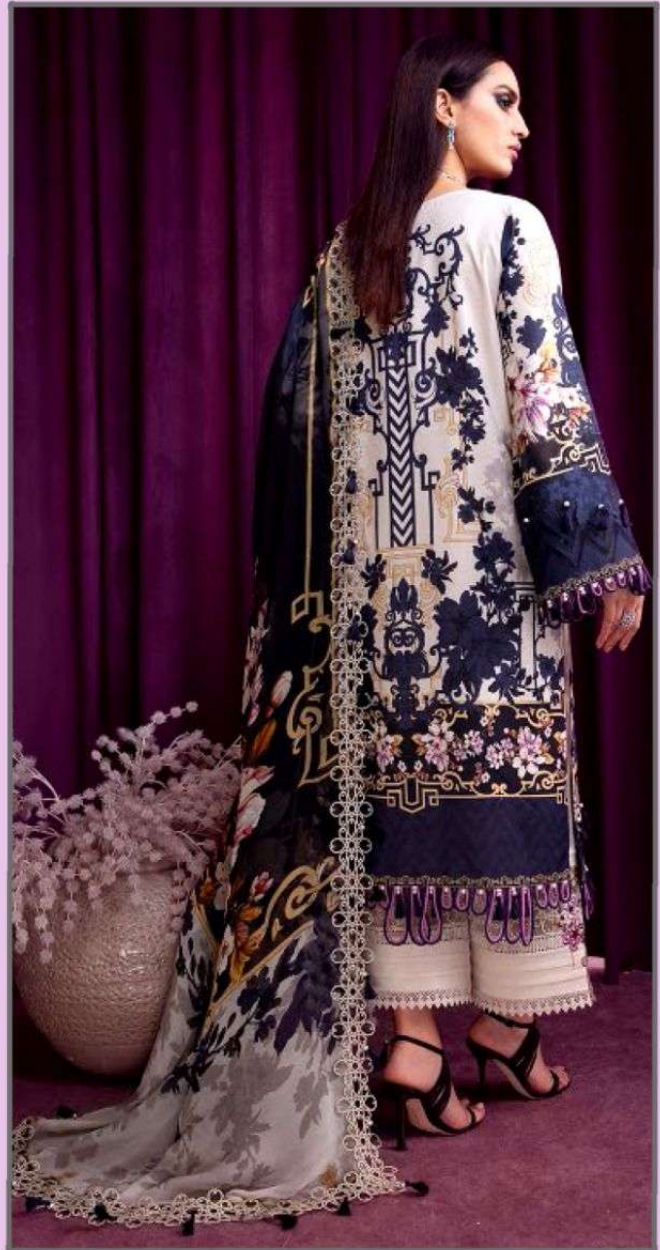

**TOP - LUXURY LAWN DIGITALPRINT
WITH HEAVY EMBROIDERY**

DUPATTA - PURE KOTA DIGITAL PRINT

BOTTOM - LUXURY LAWN DYED