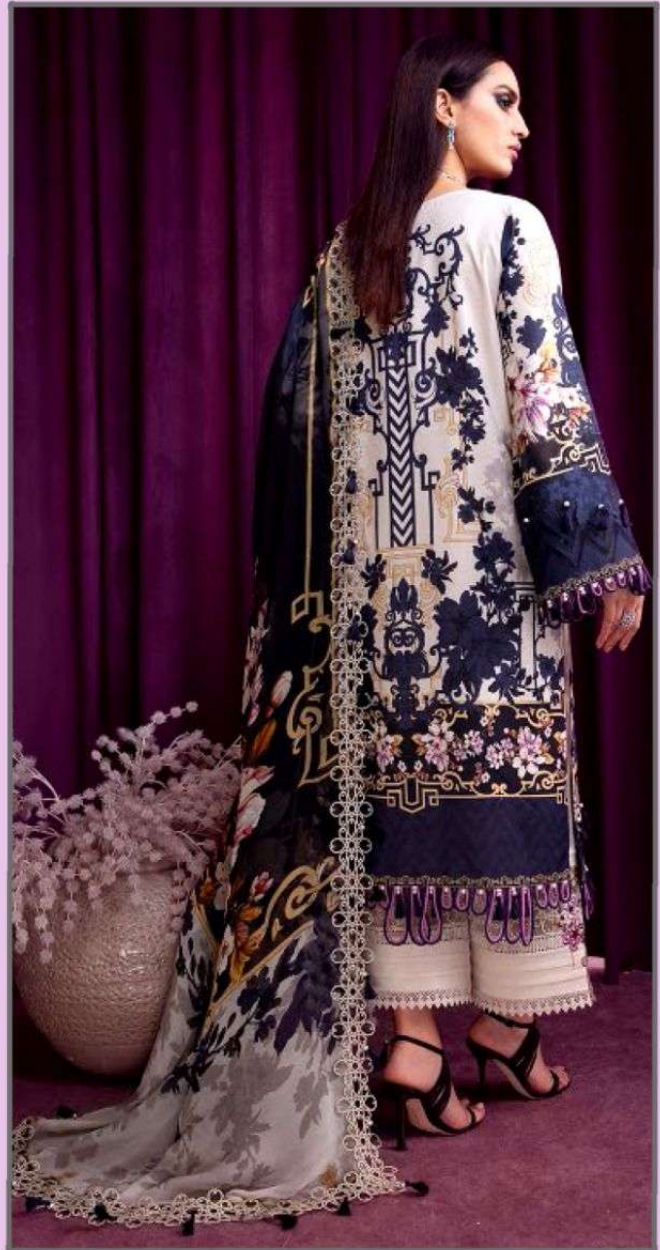

DUPATTA - PURE KOTA DIGITAL PRINT

BOTTOM - LUXURY LAWN DYED

Luxury lawn Festive Collection

A - 13

 arhanfab

**HOME LAUNDERING RECOMMENDED
DO NOT USE ANY KIND OF BLEACH OR STAIN
REMOVING CHEMICAL**

**TOP - LUXURY LAWN DIGITALPRINT
WITH HEAVY EMBROIDERY**