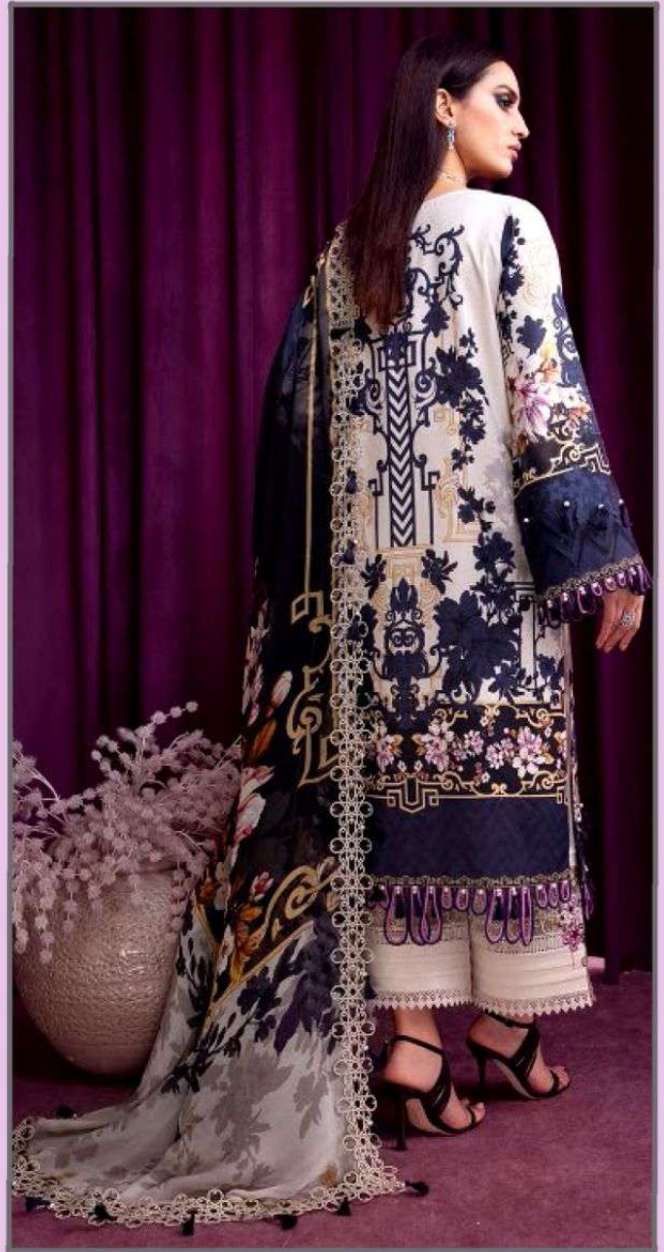

TOP - LUXURY LAWN DIGITALPRINT
WITH HEAVY EMBROIDERY

DUPATTA - PURE KOTA DIGITAL PRINT

BOTTOM - LUXURY LAWN DYED