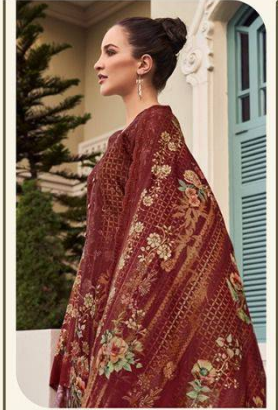

Crafted
HEAVENLY

pure heavenly design crafted using
the finest virgin fabrics for you to look stunning

*1504