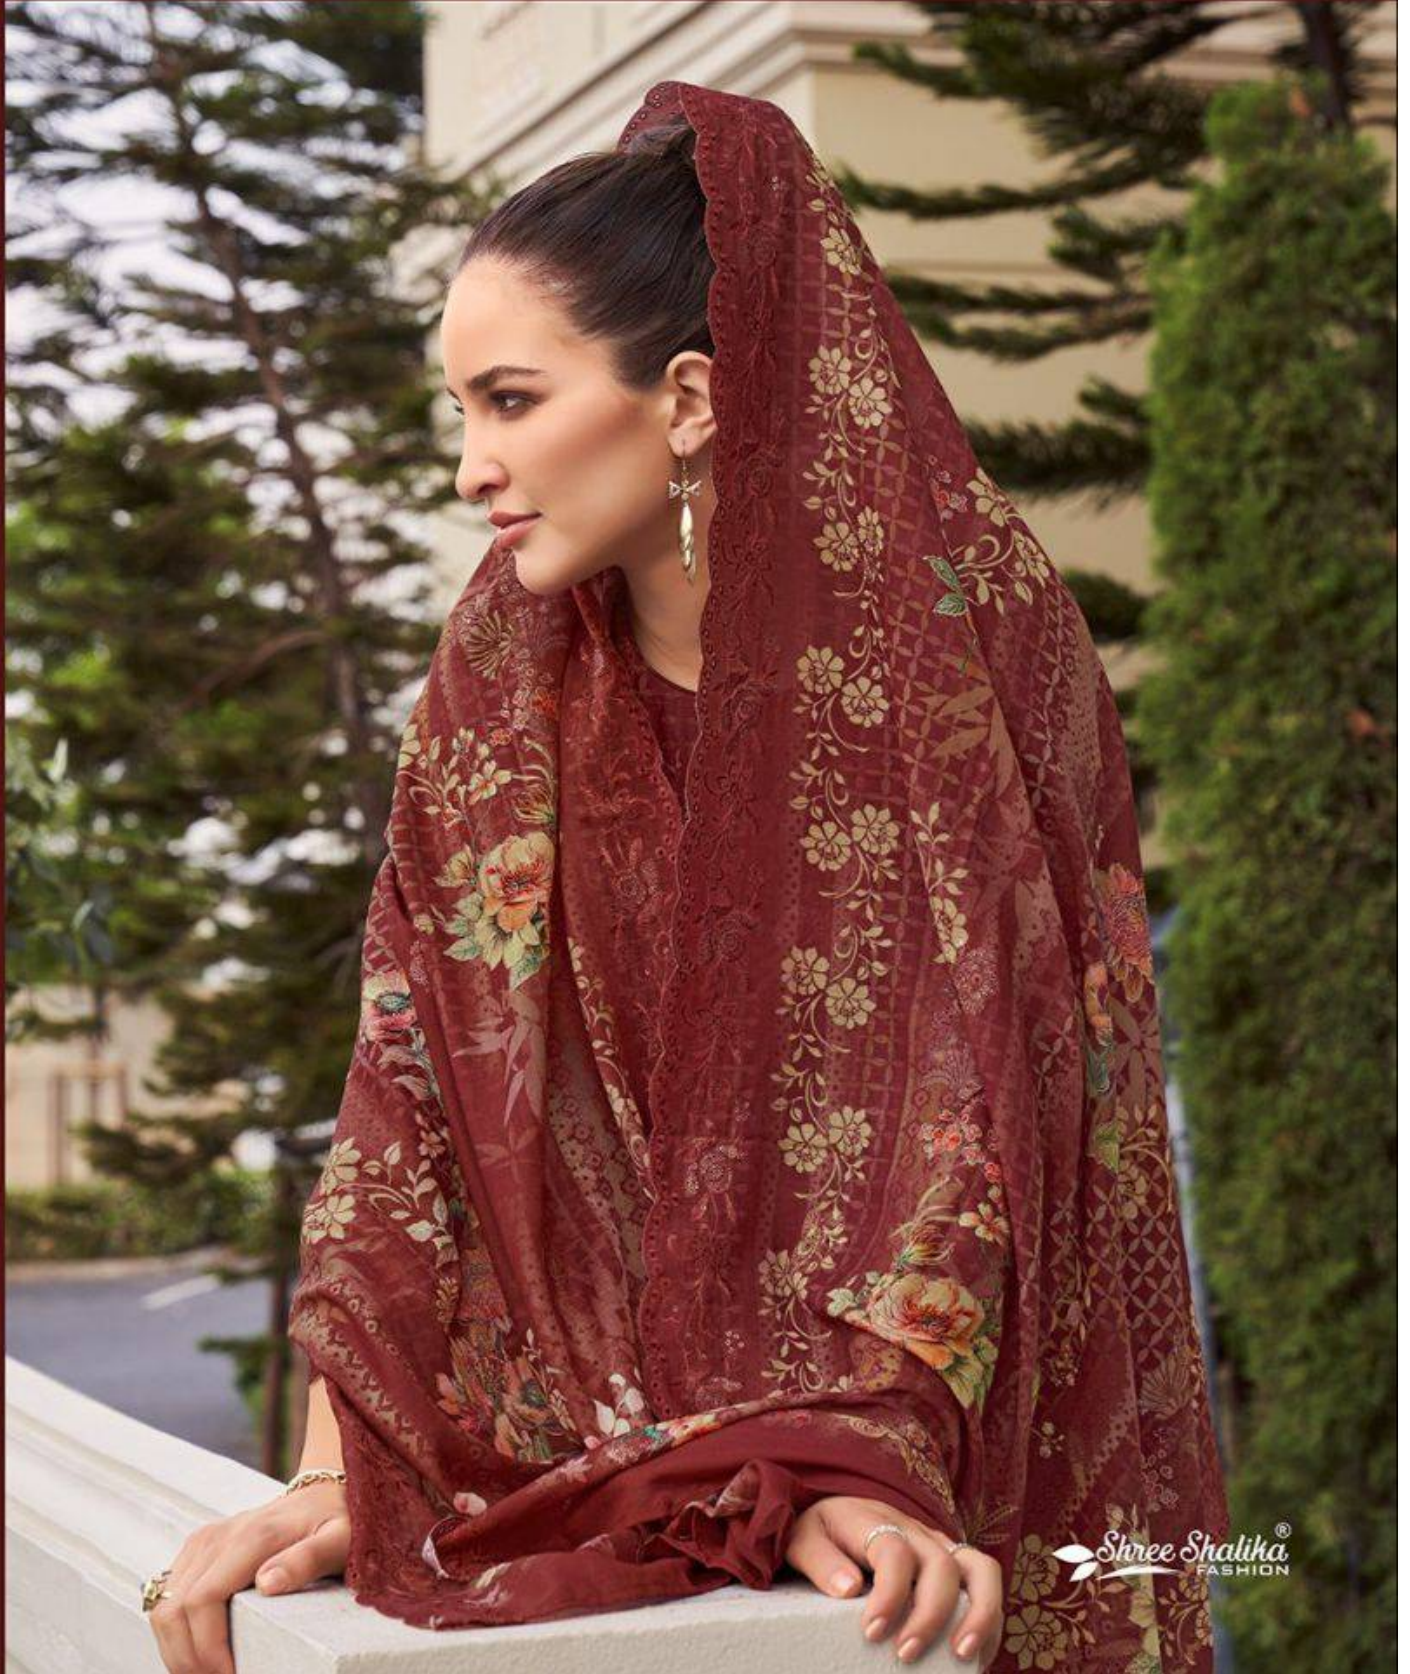

# Shalika<sup>®</sup> Vol.105

Shree Shalika<sup>®</sup>  
FASHION

TIMELESS  
*Beauty*

Brighten up your look with season in floral pattern try this out to look stunning in our social circle.

\* 1501

*Approach*  
**ELEGANCE**

Brighten up your look with seasonal floral pattern try this out to look stunning in our social circle.

\*1502

Innovation  
EXCELS

This season we bring a new dimension to fashion as it  
excels innovation & creativity.