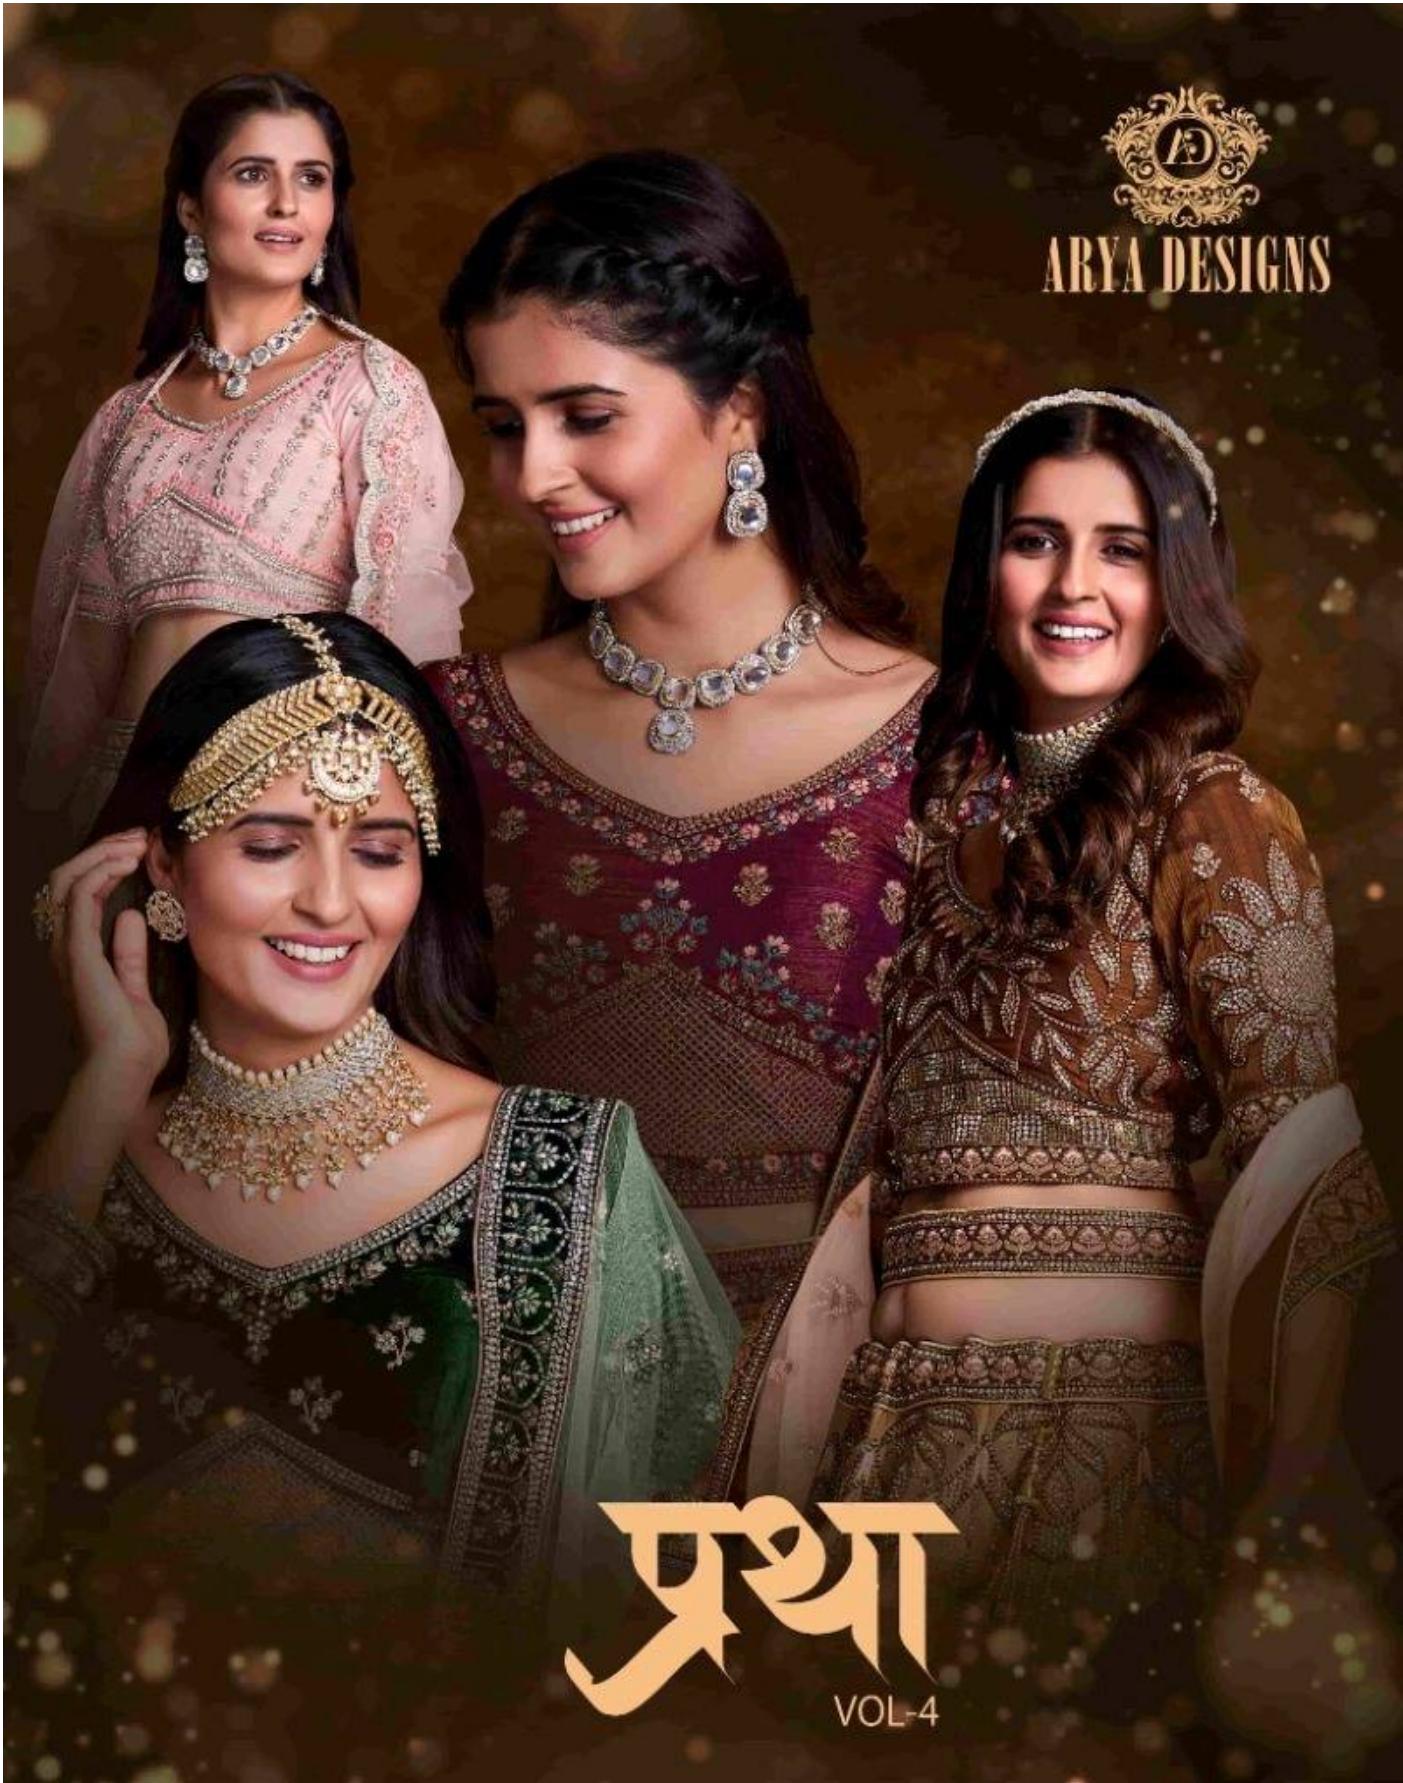

ARYA DESIGNS

प्रथा

VOL-4