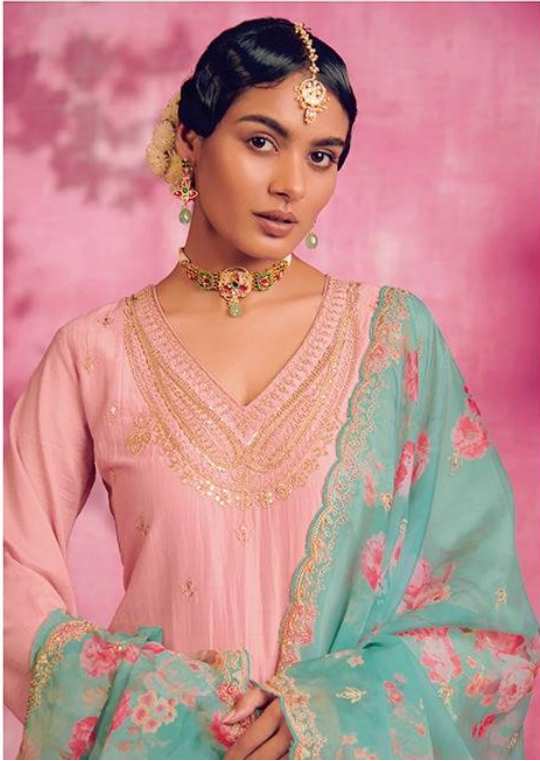

Sohai

S0014