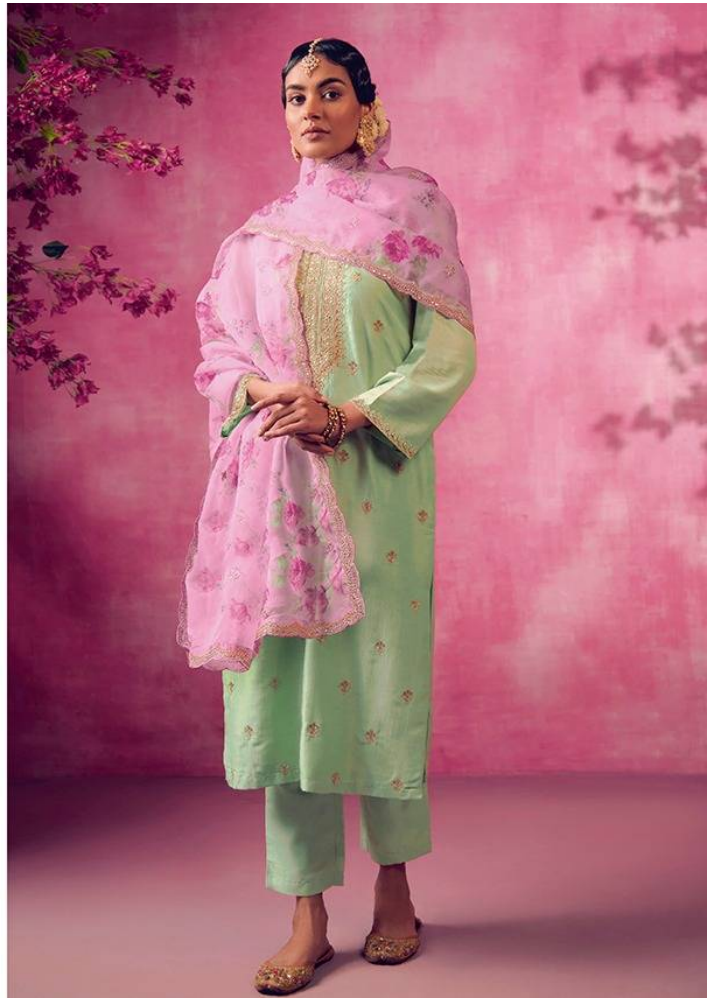

Sohai

S0013