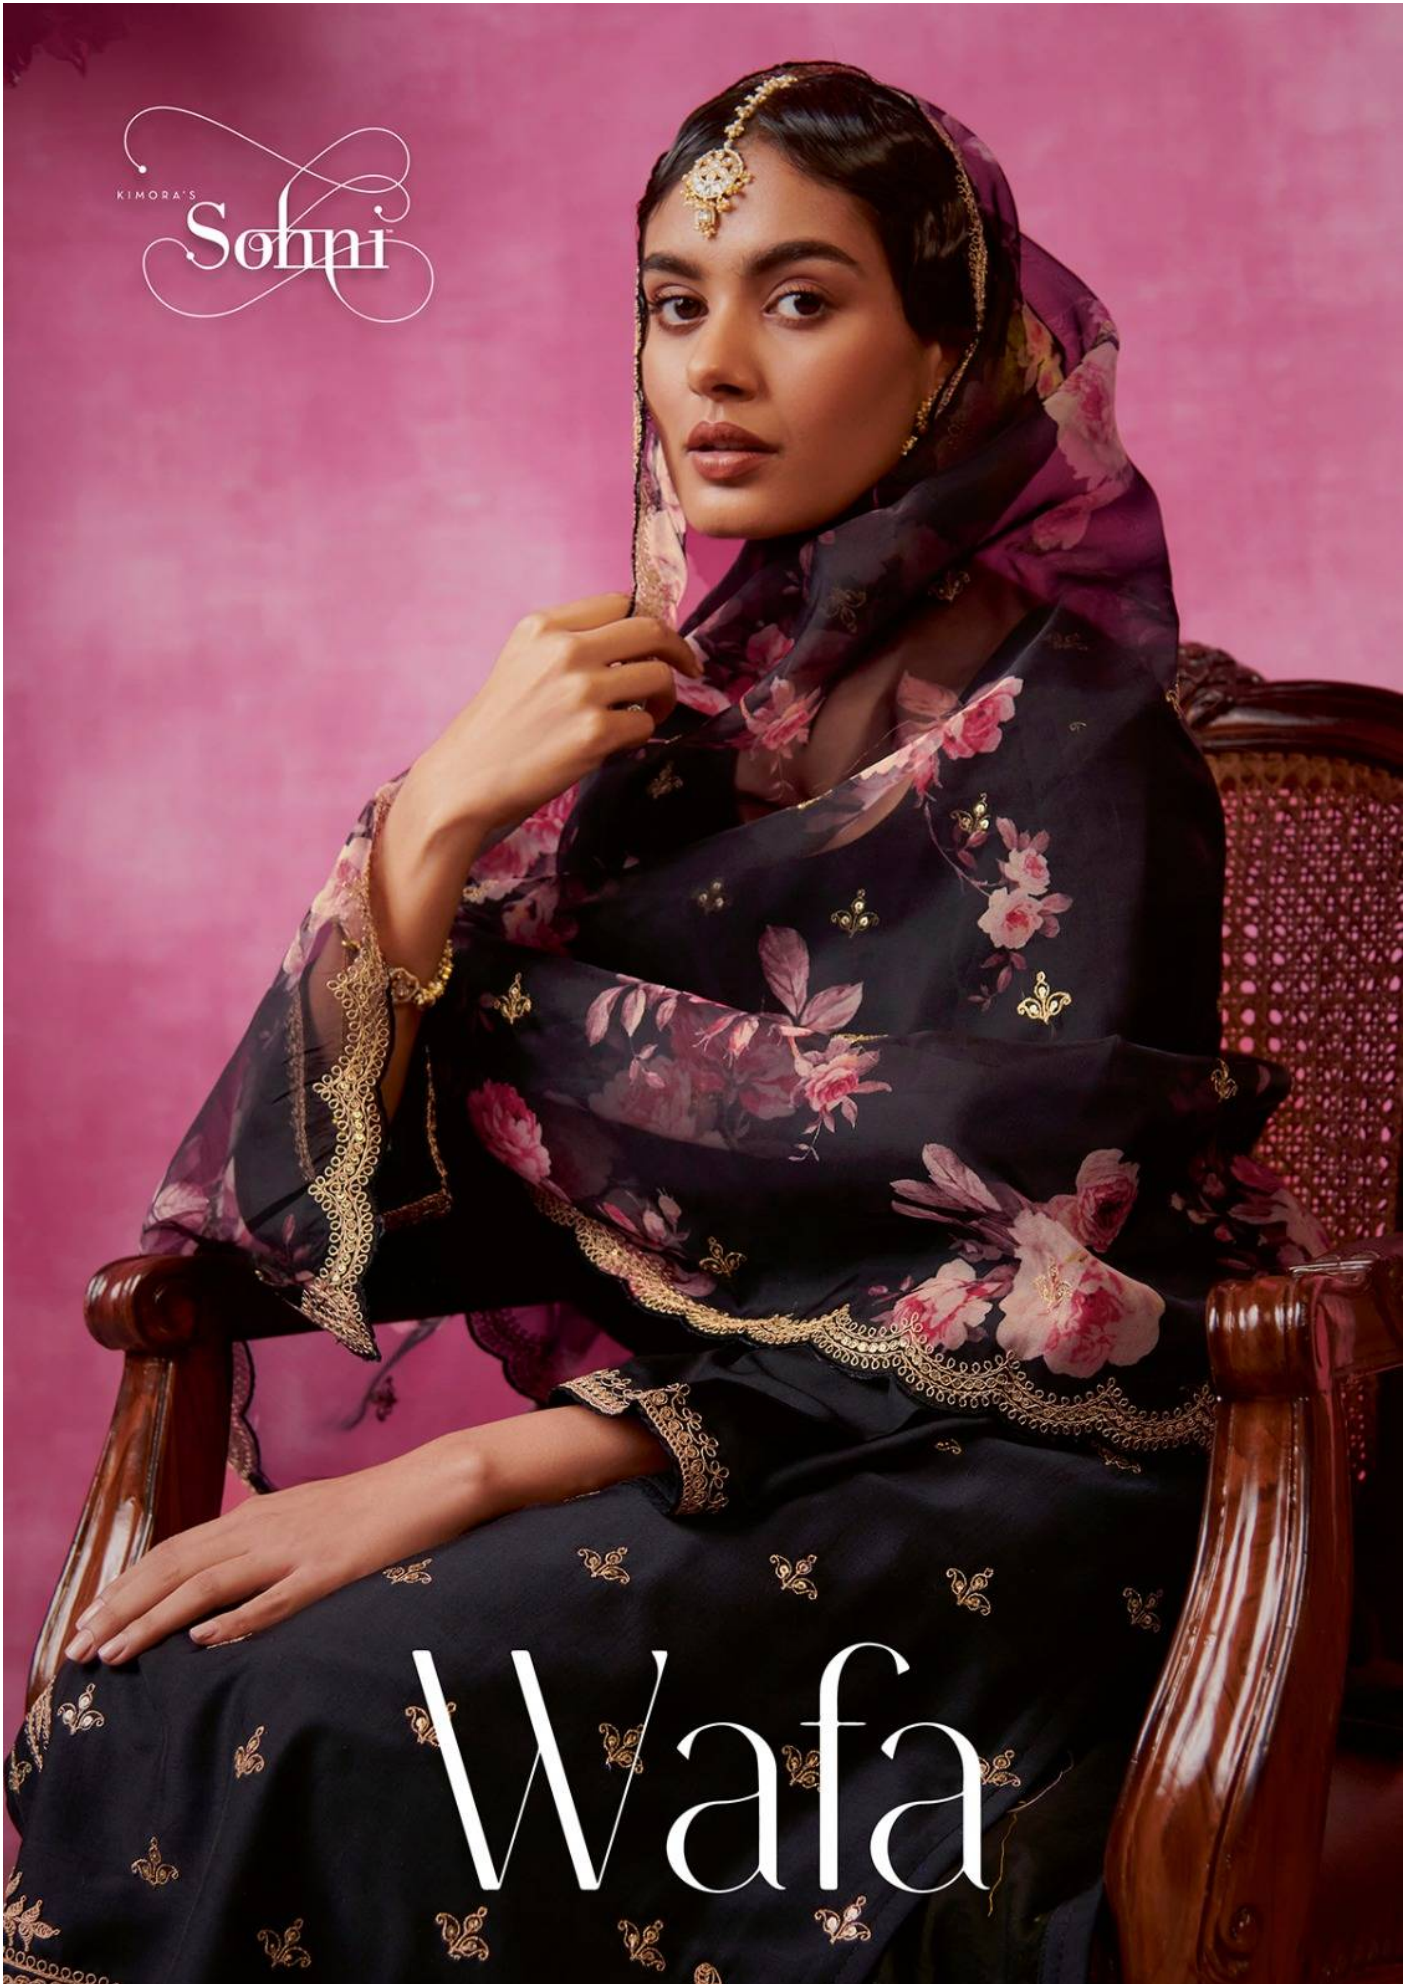

KIMORA'S
Sohmi

Wafa