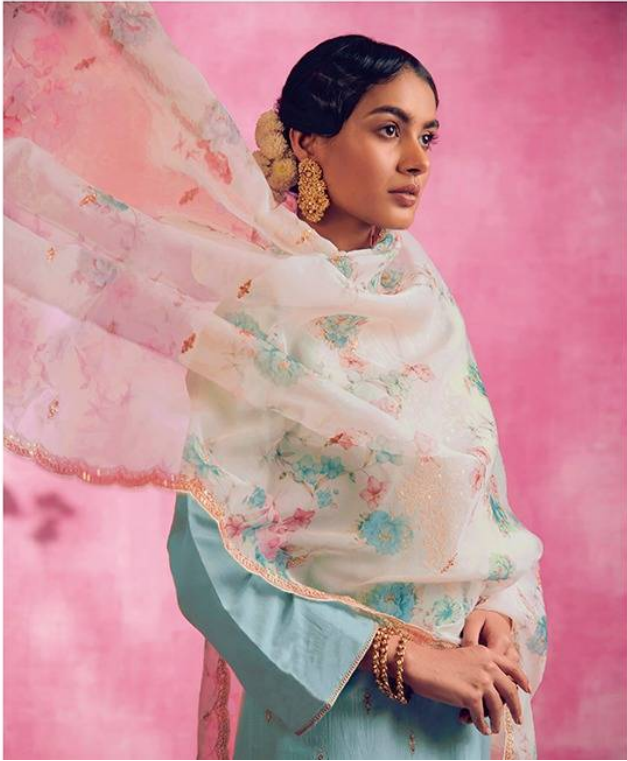

Sohai

S0011