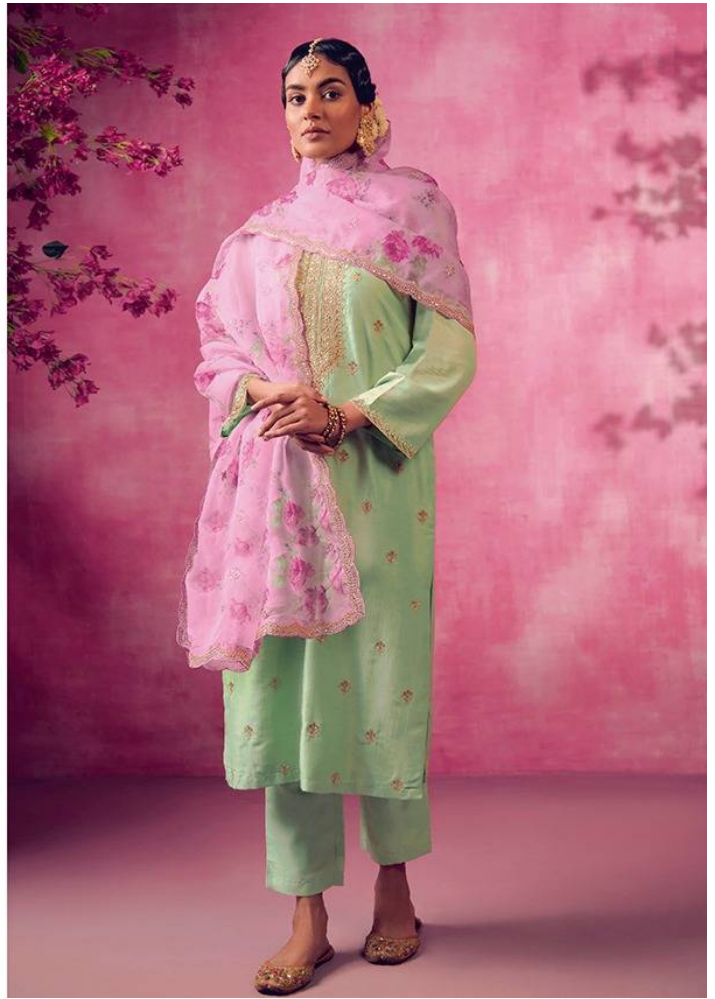

Sohai

S0013