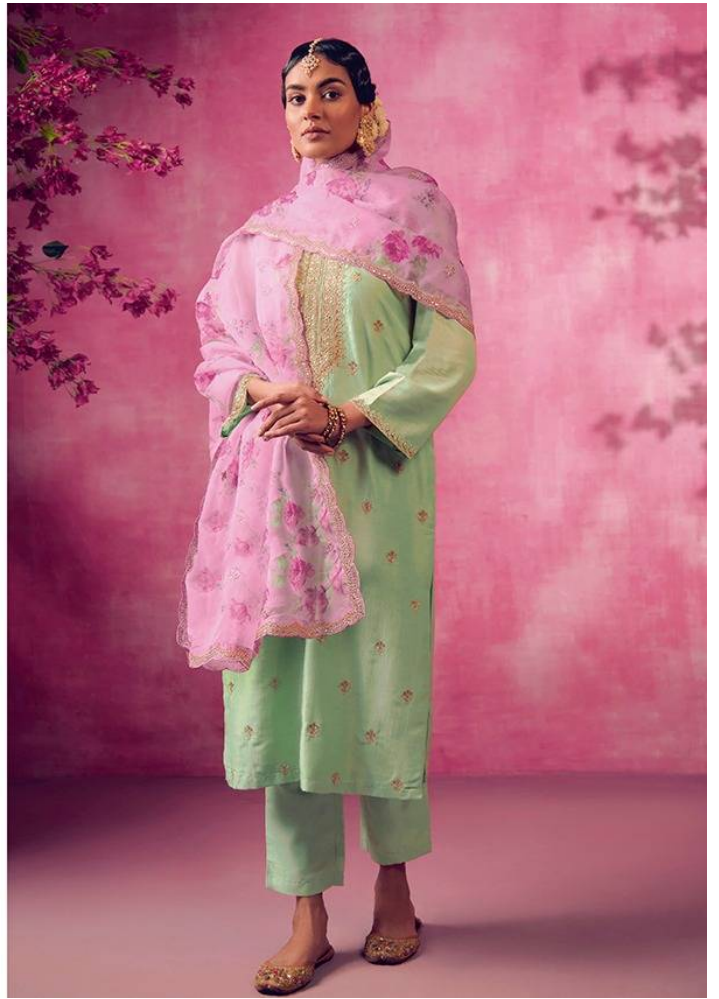

Sohni

S0013