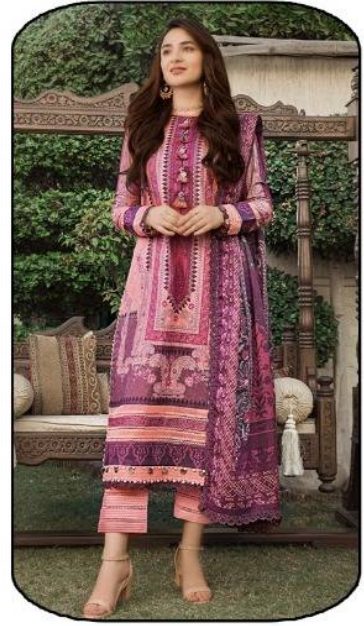

**Madhav**<sup>®</sup>  
Fashion

**Riwaaz**  
LAWN COLLECTION

Style  
6002

**Madhav**<sup>®</sup>  
Fashion  
**Riwaaz**  
LAWN COLLECTION

MF  
Style  
6003

**Madhav**<sup>®</sup>  
Fashion  
**Riwaaz**  
LAWN COLLECTION

MF  
Style  
6004

**Madhav**<sup>®</sup>  
Fashion

**Riwaaz**  
LAWN COLLECTION

MF  
Style  
6005

**Madhav**<sup>®</sup>  
Fashion

**Riwaaz**  
LAWN COLLECTION

ME  
Style  
6006

Style.6001

Style.6002

Style.6003

Style.6004

Style.6005

Style.6006

<u>TOP</u>
Pure Lawn cotton - (2.40 MTR APX.)
<u>DUPATTA</u>
Mal-Mal cotton - (2.25 MTR APX.)
<u>BOTTOM</u>
Pure Lawn cotton - (2.00 MTR APX.)

**Madhav**<sup>®</sup>  
Fashion