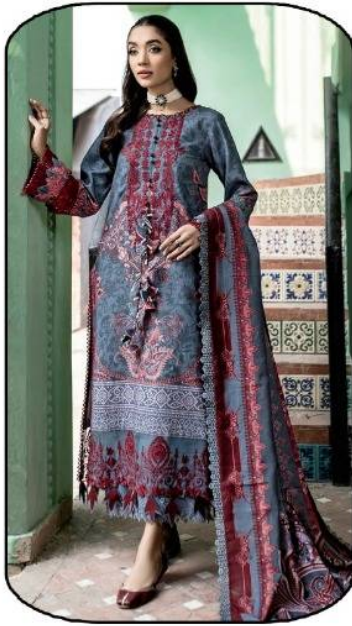

**Madhav**<sup>®</sup>  
Fashion

**Riwaaz**  
LAWN COLLECTION

Style  
6002

**Madhav**<sup>®</sup>  
Fashion  
**Riwaaz**  
LAWN COLLECTION

MF  
Style  
6003

**Madhav**<sup>®</sup>  
Fashion  
**Riwaaz**  
LAWN COLLECTION

MF  
Style  
6004

**Madhav**<sup>®</sup>  
Fashion

**Riwaaz**  
LAWN COLLECTION

MF  
Style  
6005

**Madhav**<sup>®</sup>  
Fashion

**Riwaaz**  
LAWN COLLECTION

ME  
Style  
6006

Style.6001

Style.6002

Style.6003

Style.6004

Style.6005

Style.6006

<u>TOP</u>
Pure Lawn cotton - (2.40 MTR APX.)
<u>DUPATTA</u>
Mal-Mal cotton - (2.25 MTR APX.)
<u>BOTTOM</u>
Pure Lawn cotton - (2.00 MTR APX.)

**Madhav**<sup>®</sup>  
Fashion