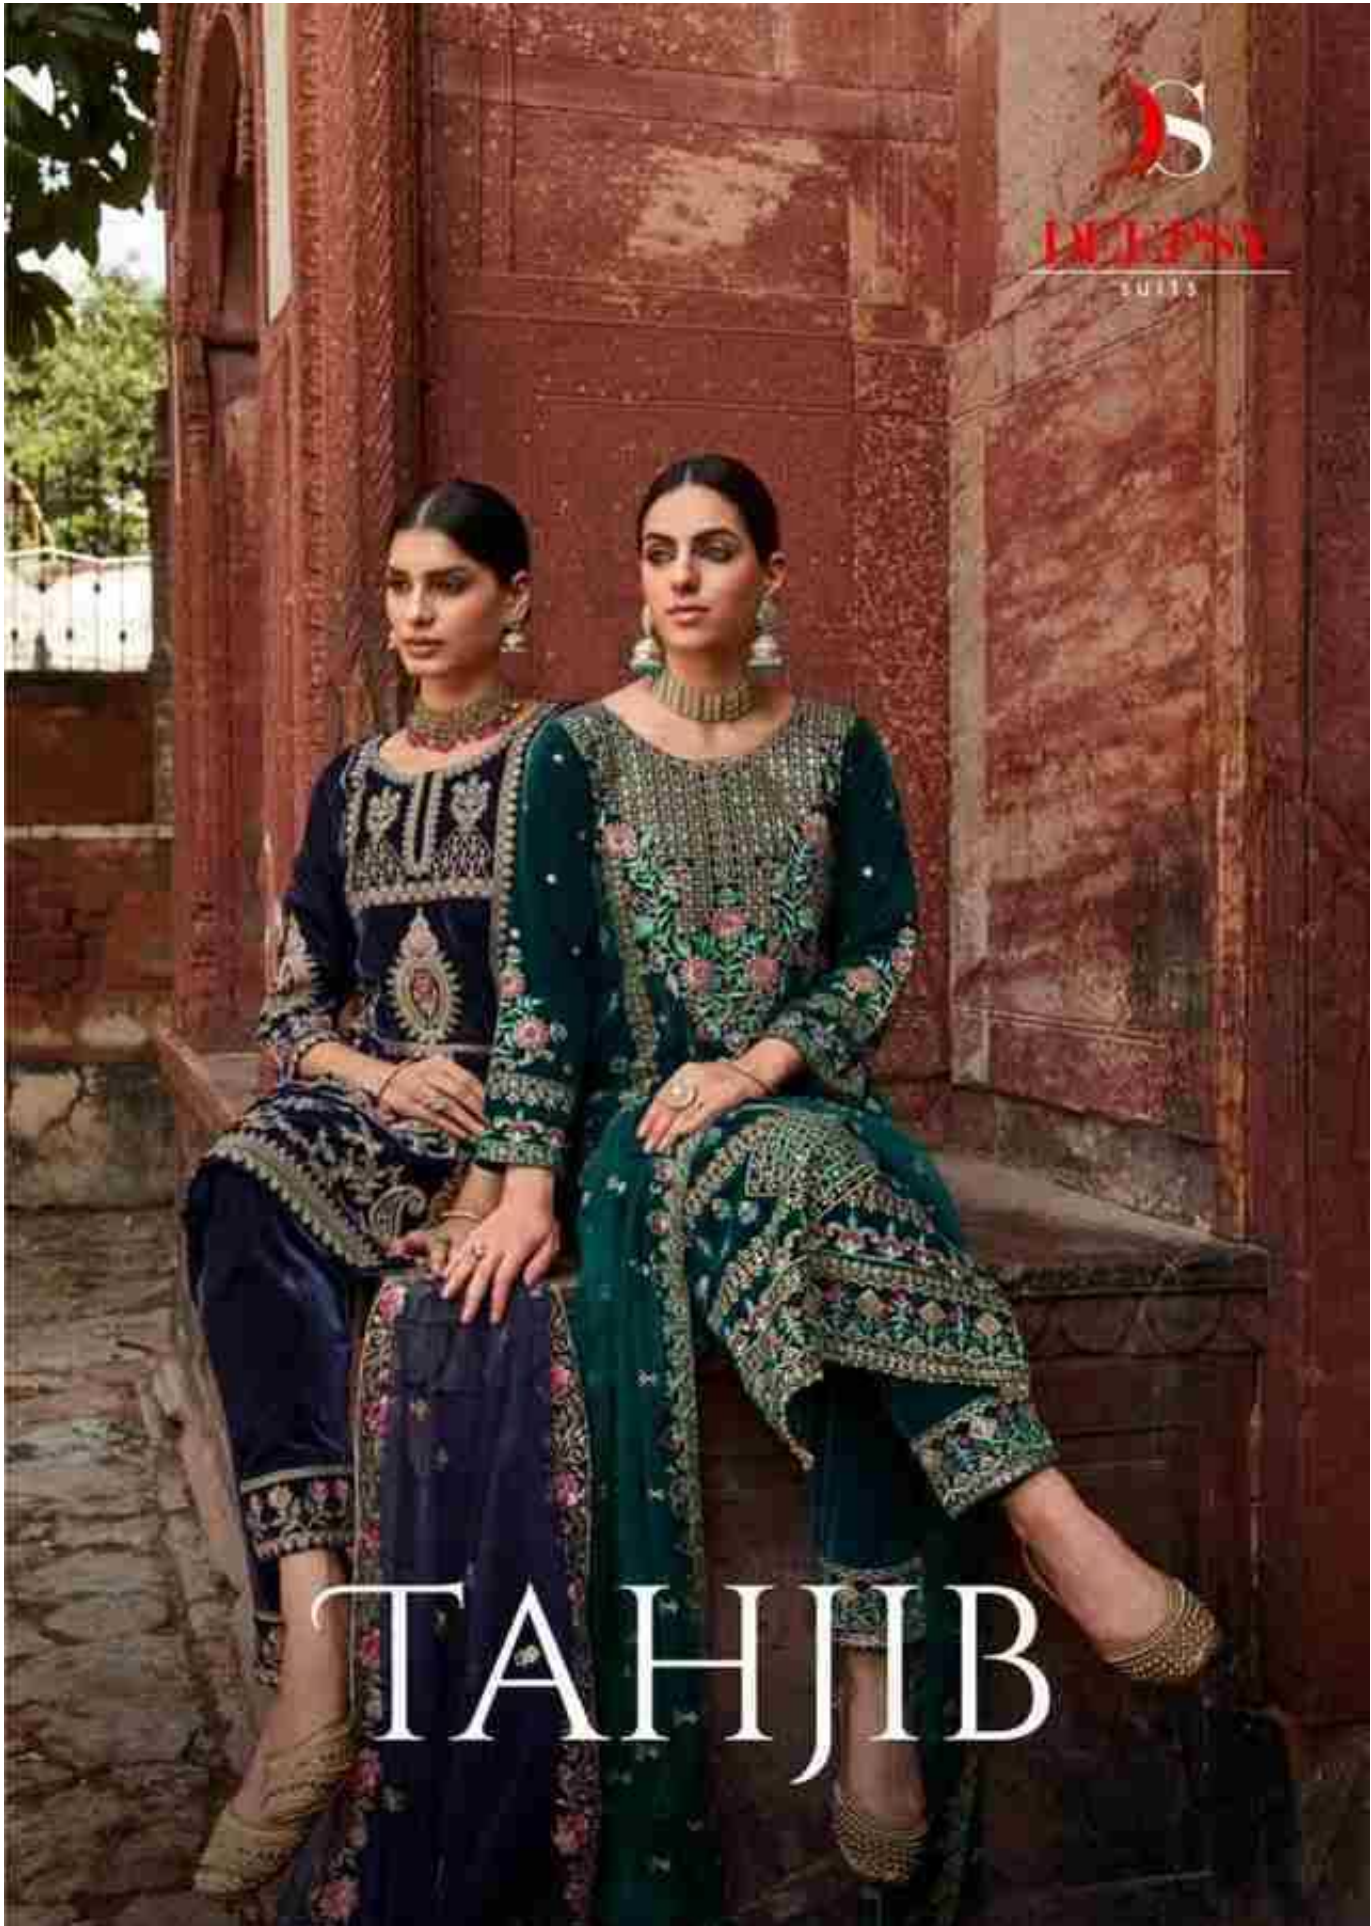

13003

13004

13005

13006

TAHJIB

DESIGN NO.	PRICE	
13001	1699/-	:TOP: VELEVT WITH EMBROIDERY
13002	1699/-	
13003	1699/-	:BOTTAM: VELEVT WITH EMBROIDERY
13004	1699/-	
13005	1699/-	:DUPATTA: NET WITH EMBROIDERY
13006	1699/-	
Total Pieces: 6		Total Amountt: 10194/-+GST