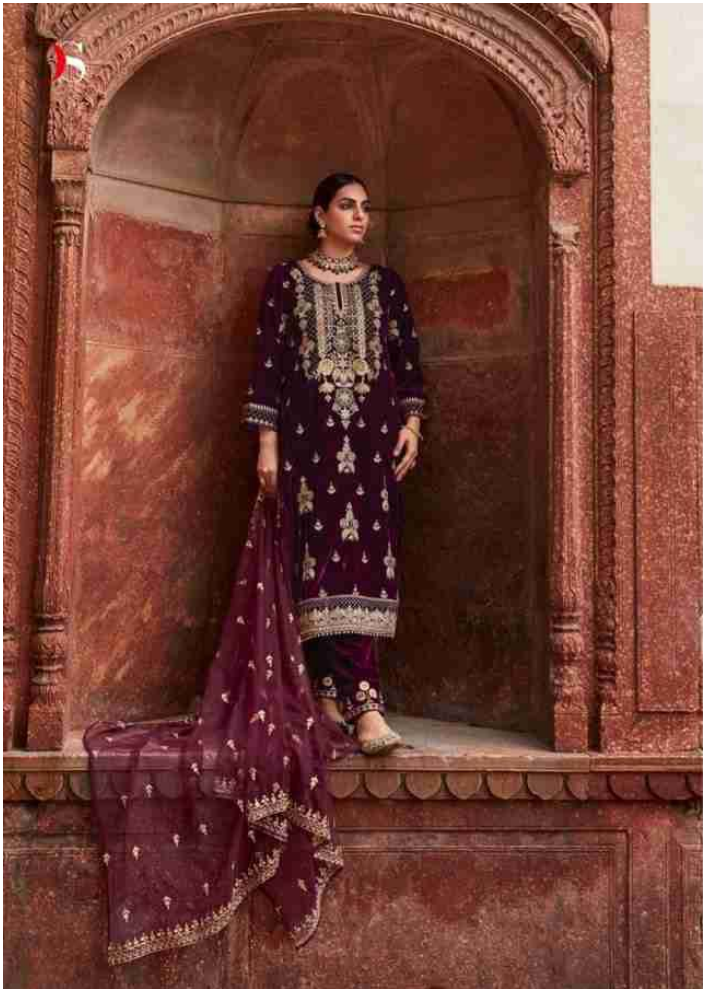

S
LUXURY
SUITS

TAHJIB

S

13003

13004 | OWN YOUR LOOK

13005

13001

13002

13003

13004

13005

13006

TAHJIB

DESIGN NO.	PRICE	
13001	1699/-	:TOP: VELEVT WITH EMBROIDERY
13002	1699/-	
13003	1699/-	:BOTTAM: VELEVT WITH EMBROIDERY
13004	1699/-	
13005	1699/-	:DUPATTA: NET WITH EMBROIDERY
13006	1699/-	
Total Pieces: 6		Total Amountt: 10194/-+GST