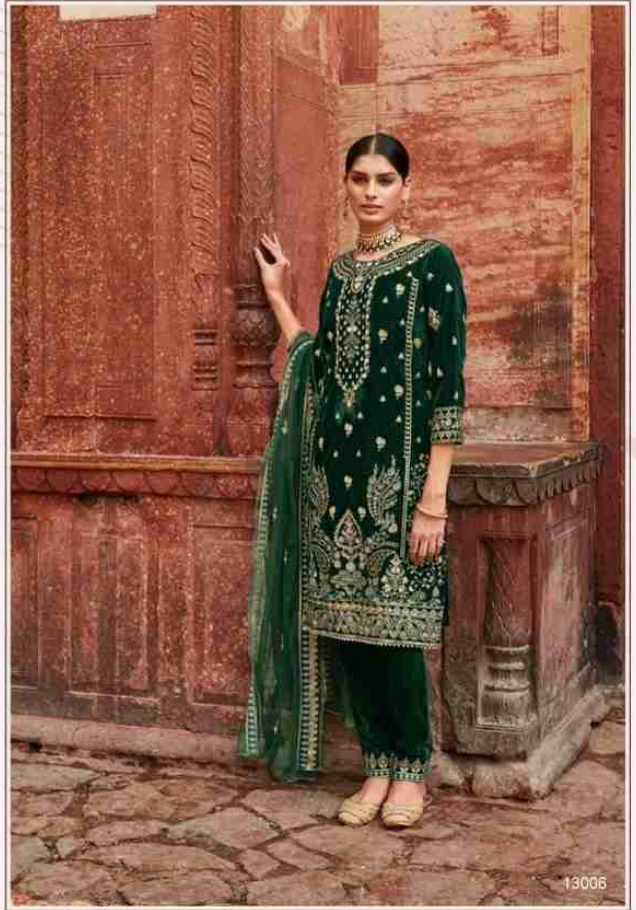

S
LUXURY
SUITS

TAHJIB

S

13003

13004 | OWN YOUR LOOK

13005

13001

13002

13003

13004

13005

13006

TAHJIB

DESIGN NO.	PRICE	
13001	1699/-	:TOP: VELEVT WITH EMBROIDERY
13002	1699/-	
13003	1699/-	:BOTTAM: VELEVT WITH EMBROIDERY
13004	1699/-	
13005	1699/-	:DUPATTA: NET WITH EMBROIDERY
13006	1699/-	
Total Pieces: 6		Total Amountt: 10194/-+GST