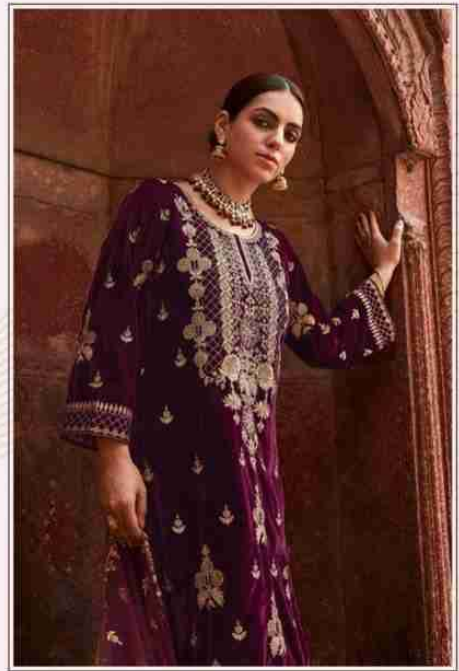

S
LUXURY
SUITS

TAHJIB

S

13003

13004 | OWN YOUR LOOK

13005

13001

13002

13003

13004

13005

13006

TAHJIB

DESIGN NO.	PRICE	
13001	1699/-	:TOP: VELEVT WITH EMBROIDERY
13002	1699/-	
13003	1699/-	:BOTTAM: VELEVT WITH EMBROIDERY
13004	1699/-	
13005	1699/-	:DUPATTA: NET WITH EMBROIDERY
13006	1699/-	
Total Pieces: 6		Total Amountt: 10194/-+GST