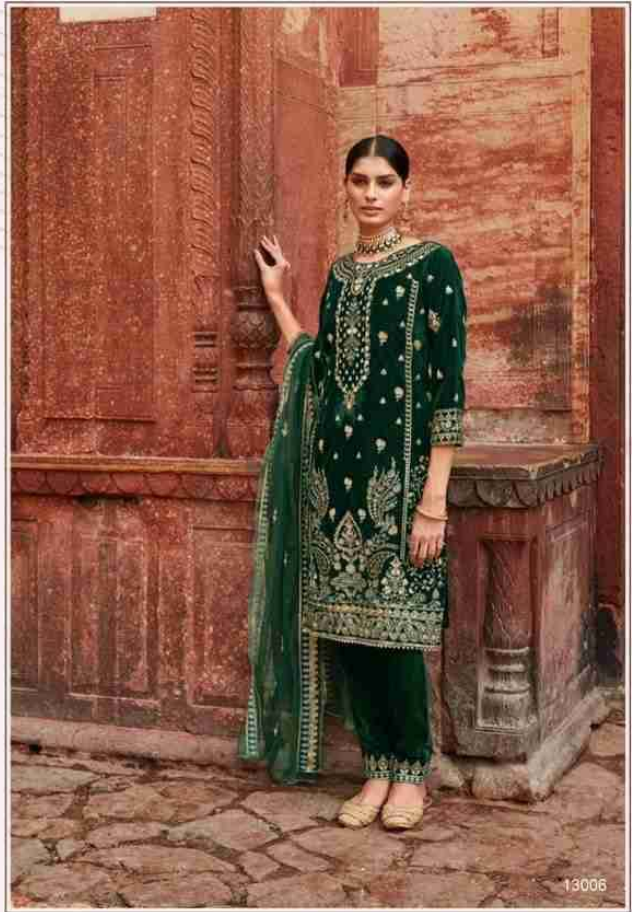

S
LUXURY
SUITS

TAHJIB

S

13003

13004 | OWN YOUR LOOK

13005

13001

13002

13003

13004

13005

13006

TAHJIB

DESIGN NO.	PRICE	
13001	1699/-	:TOP: VELEVT WITH EMBROIDERY
13002	1699/-	
13003	1699/-	:BOTTAM: VELEVT WITH EMBROIDERY
13004	1699/-	
13005	1699/-	:DUPATTA: NET WITH EMBROIDERY
13006	1699/-	
Total Pieces: 6		Total Amountt: 10194/-+GST