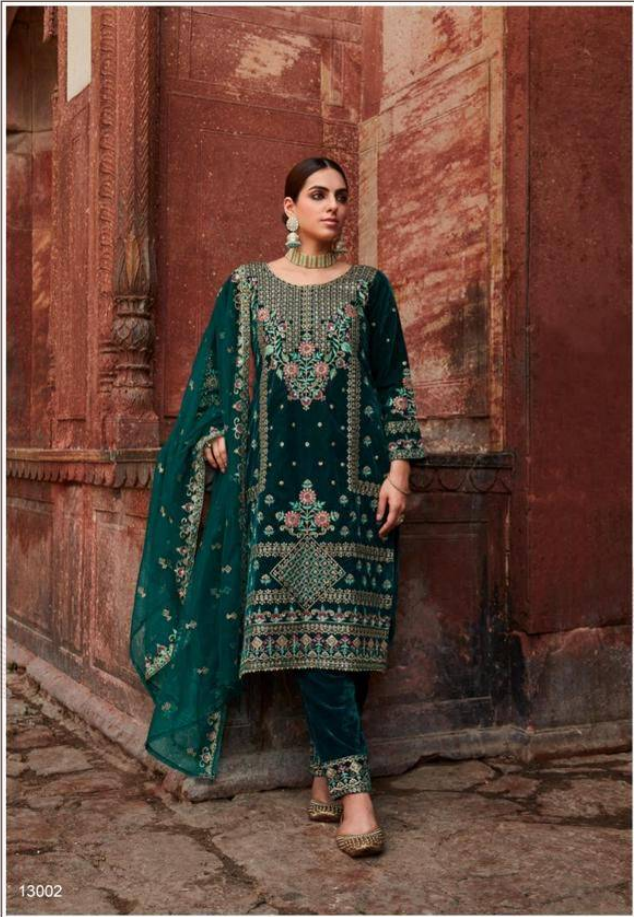

S
LUXURY
SUITS

TAHJIB

S

13003

13004 | OWN YOUR LOOK

13005

13001

13002

13003

13004

13005

13006

TAHJIB

DESIGN NO.	PRICE	
13001	1699/-	:TOP: VELEVT WITH EMBROIDERY
13002	1699/-	
13003	1699/-	:BOTTAM: VELEVT WITH EMBROIDERY
13004	1699/-	
13005	1699/-	:DUPATTA: NET WITH EMBROIDERY
13006	1699/-	
Total Pieces: 6		Total Amountt: 10194/-+GST