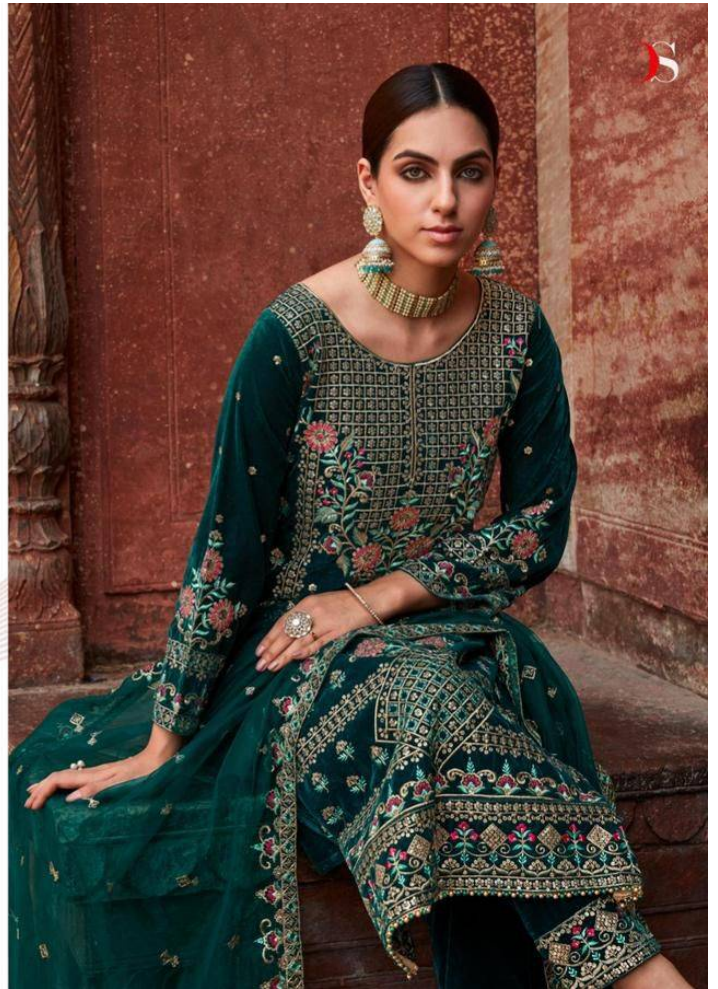

S
LUXURY
SUITS

TAHJIB

S

13003

13004 | OWN YOUR LOOK

13005

13001

13002

13003

13004

13005

13006

TAHJIB

DESIGN NO.	PRICE	
13001	1699/-	:TOP: VELEVT WITH EMBROIDERY
13002	1699/-	
13003	1699/-	:BOTTAM: VELEVT WITH EMBROIDERY
13004	1699/-	
13005	1699/-	:DUPATTA: NET WITH EMBROIDERY
13006	1699/-	
Total Pieces: 6		Total Amountt: 10194/-+GST