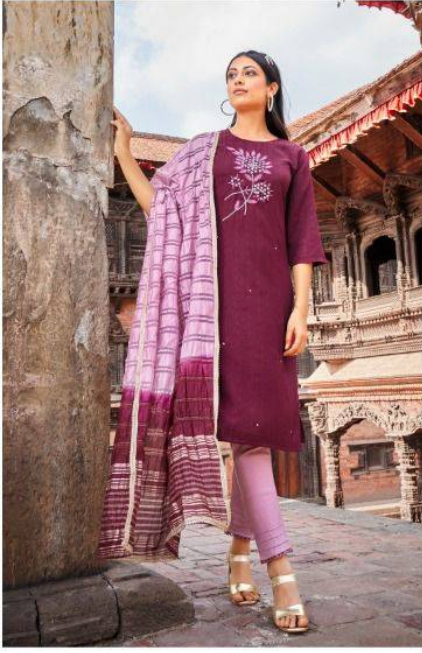

# YOU | SAMARA

BE-YOU-TIFUL  
By WANNA Looks

YOU  
BE-YOU-TIFUL

YOU  
BE-YOU-TIFUL

2104 | Attractive embroidery work with beautiful contrast color makes the outfit more attractive.

YOU  
BE-YOU-TIFUL

Beautiful color with great design sequence work that makes everyone look at you. | 2105

YOU  
BE-YOU-TIFUL

2101

2102

2103

2104

2105

2106

**YOU**  
BE-YOU-TIFUL