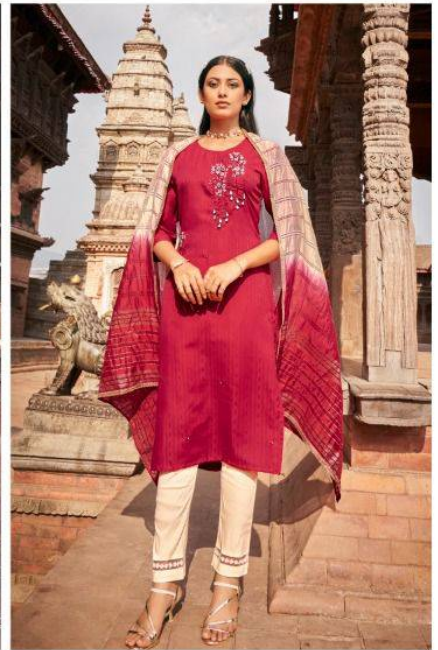

# YOU | SAMARA

BE-YOU-TIFUL  
By WANNA Looks

YOU  
BE-YOU-TIFUL

YOU  
BE-YOU-TIFUL

2104 | Attractive embroidery work with beautiful contrast color makes the outfit more attractive.

YOU  
BE-YOU-TIFUL

Beautiful color with great design sequence work that makes everyone look at you. | 2105

YOU  
BE-YOU-TIFUL

2101

2102

2103

2104

2105

2106

**YOU**  
BE-YOU-TIFUL