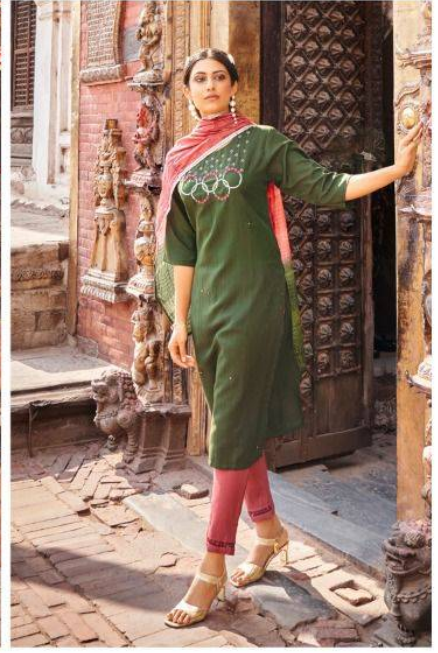

2103

YOU
BE-YOU-TIFUL

SAMARA