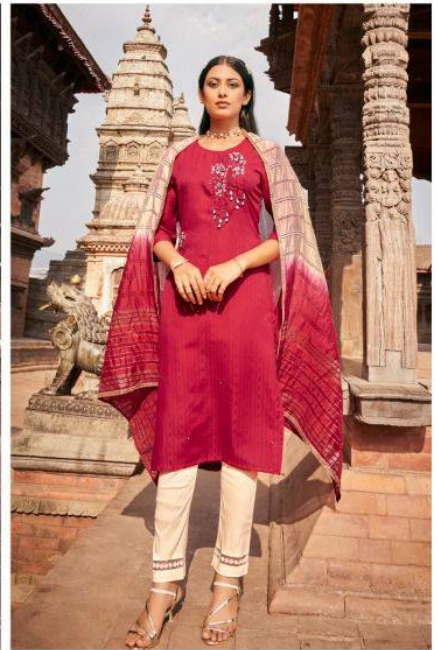

# YOU | SAMARA

BE-YOU-TIFUL  
By WANNA Looks

YOU  
BE-YOU-TIFUL

YOU  
BE-YOU-TIFUL

2104 | Attractive embroidery work with beautiful contrast color makes the outfit more attractive.

YOU  
BE-YOU-TIFUL

Beautiful color with great design sequence work that makes everyone look at you. | 2105

you  
BE-YOU-TIFUL

2101

2102

2103

2104

2105

2106

**YOU**  
BE-YOU-TIFUL