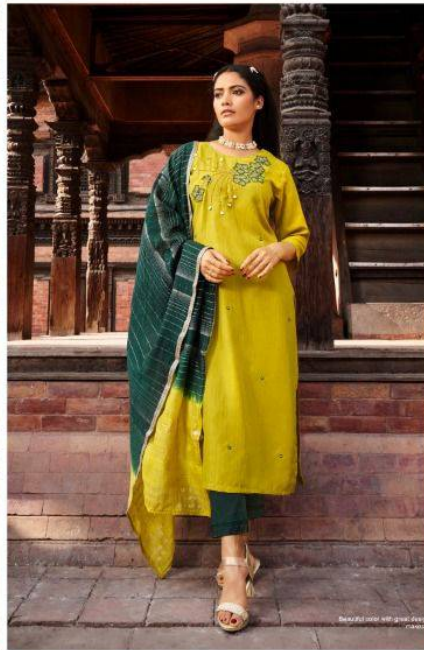

# YOU | SAMARA

BE-YOU-TIFUL  
By WANNA Looks

YOU  
BE-YOU-TIFUL

YOU  
BE-YOU-TIFUL

2104 | Attractive embroidery work with beautiful contrast color makes the outfit more attractive.

YOU  
BE-YOU-TIFUL

Beautiful color with great design sequence work that makes everyone look at you. | 2105

you  
BE-YOU-TIFUL

2101

2102

2103

2104

2105

2106

**YOU**  
BE-YOU-TIFUL