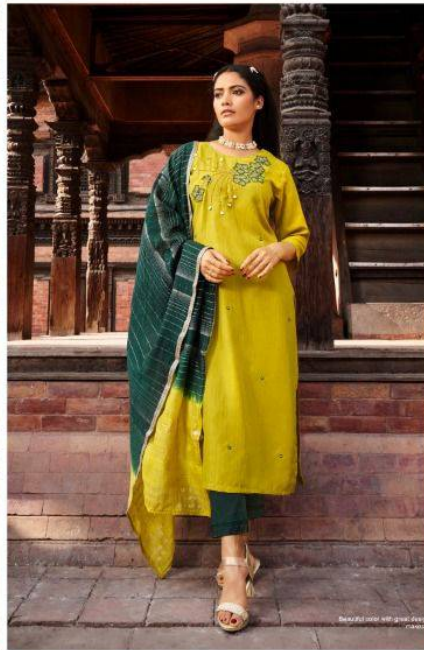

YOU | SAMARA

BE-YOU-TIFUL
By WANNA Looks

YOU
BE-YOU-TIFUL

YOU
BE-YOU-TIFUL

2104 | Attractive embroidery work with beautiful contrast color makes the outfit more attractive.

YOU
BE-YOU-TIFUL

Beautiful color with great design sequence work that makes everyone look at you. | 2105

you
BE-YOU-TIFUL

2101

2102

2103

2104

2105

2106

YOU
BE-YOU-TIFUL