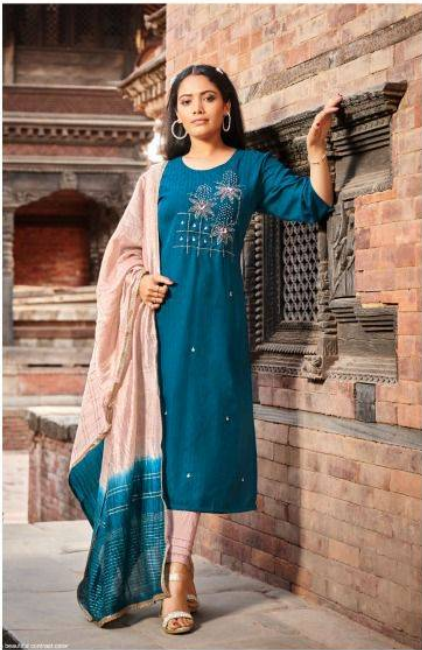

# YOU | SAMARA

BE-YOU-TIFUL  
By WANNA Looks

YOU  
BE-YOU-TIFUL

YOU  
BE-YOU-TIFUL

2104 | Attractive embroidery work with beautiful contrast color makes the outfit more attractive.

YOU  
BE-YOU-TIFUL

Beautiful color with great design sequence work that makes everyone look at you. | 2105

you  
BE-YOU-TIFUL

2101

2102

2103

2104

2105

2106

**YOU**  
BE-YOU-TIFUL