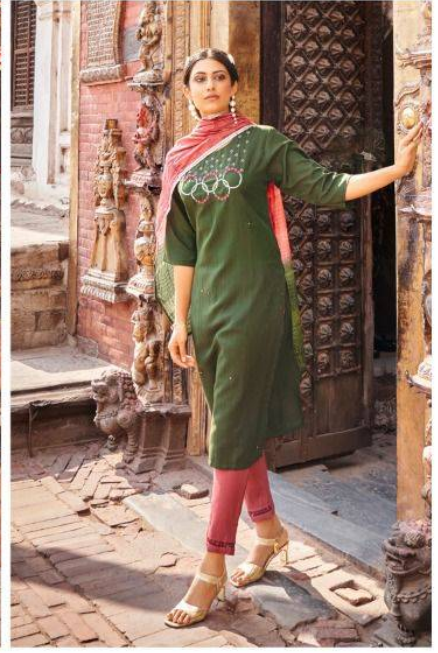

# YOU | SAMARA

BE-YOU-TIFUL  
By WANNA Looks

YOU  
BE-YOU-TIFUL

YOU  
BE-YOU-TIFUL

2104 | Attractive embroidery work with beautiful contrast color makes the outfit more attractive.

YOU  
BE-YOU-TIFUL

Beautiful color with great design sequence work that makes everyone look at you. | 2105

YOU  
BE-YOU-TIFUL

2101

2102

2103

2104

2105

2106

**YOU**  
BE-YOU-TIFUL