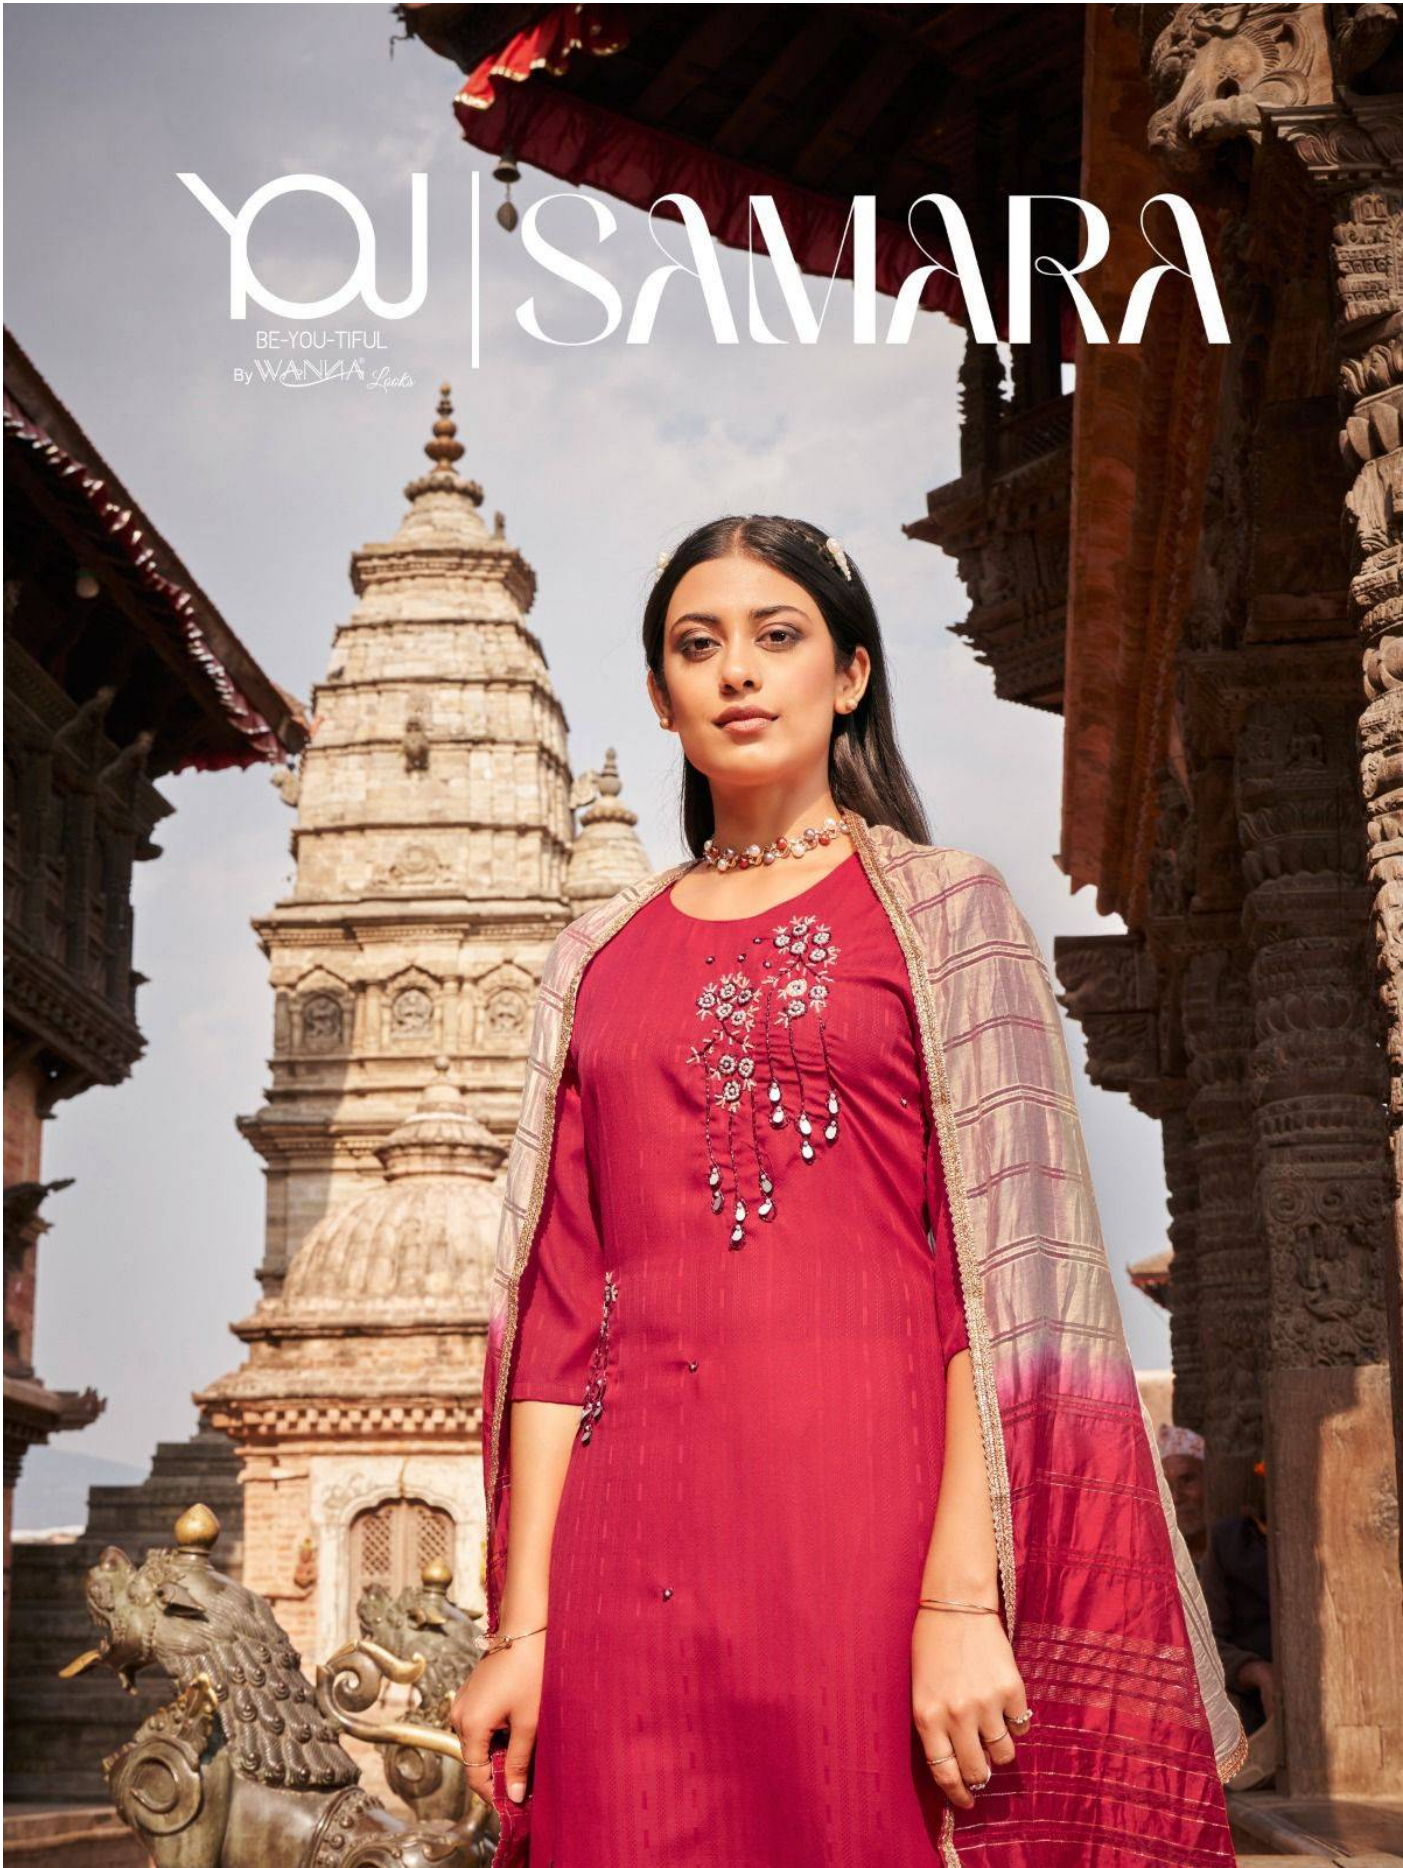

# YOU | SAMARA

BE-YOU-TIFUL  
By WANNA Looks

YOU  
BE-YOU-TIFUL

YOU  
BE-YOU-TIFUL

2104 | Attractive embroidery work with beautiful contrast color makes the outfit more attractive.

YOU  
BE-YOU-TIFUL

Beautiful color with great design sequence work that makes everyone look at you. | 2105

you  
BE-YOU-TIFUL

2101

2102

2103

2104

2105

2106

**YOU**  
BE-YOU-TIFUL

**SAMARA**