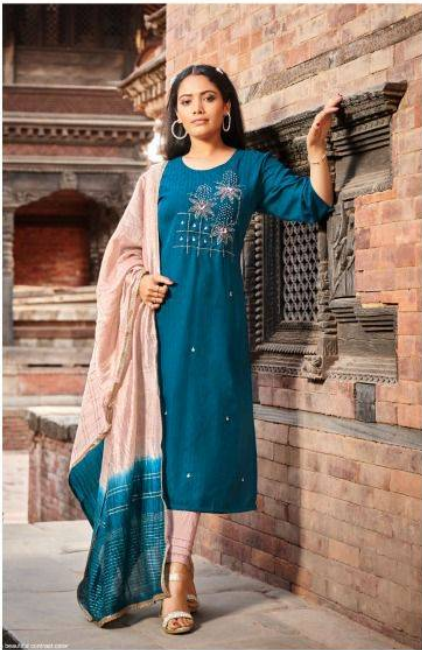

# YOU | SAMARA

BE-YOU-TIFUL  
By WANNA Looks

YOU  
BE-YOU-TIFUL

YOU  
BE-YOU-TIFUL

2104 | Attractive embroidery work with beautiful contrast color makes the outfit more attractive.

YOU  
BE-YOU-TIFUL

Beautiful color with great design sequence work that makes everyone look at you. | 2105

YOU  
BE-YOU-TIFUL

2101

2102

2103

2104

2105

2106

**YOU**  
BE-YOU-TIFUL