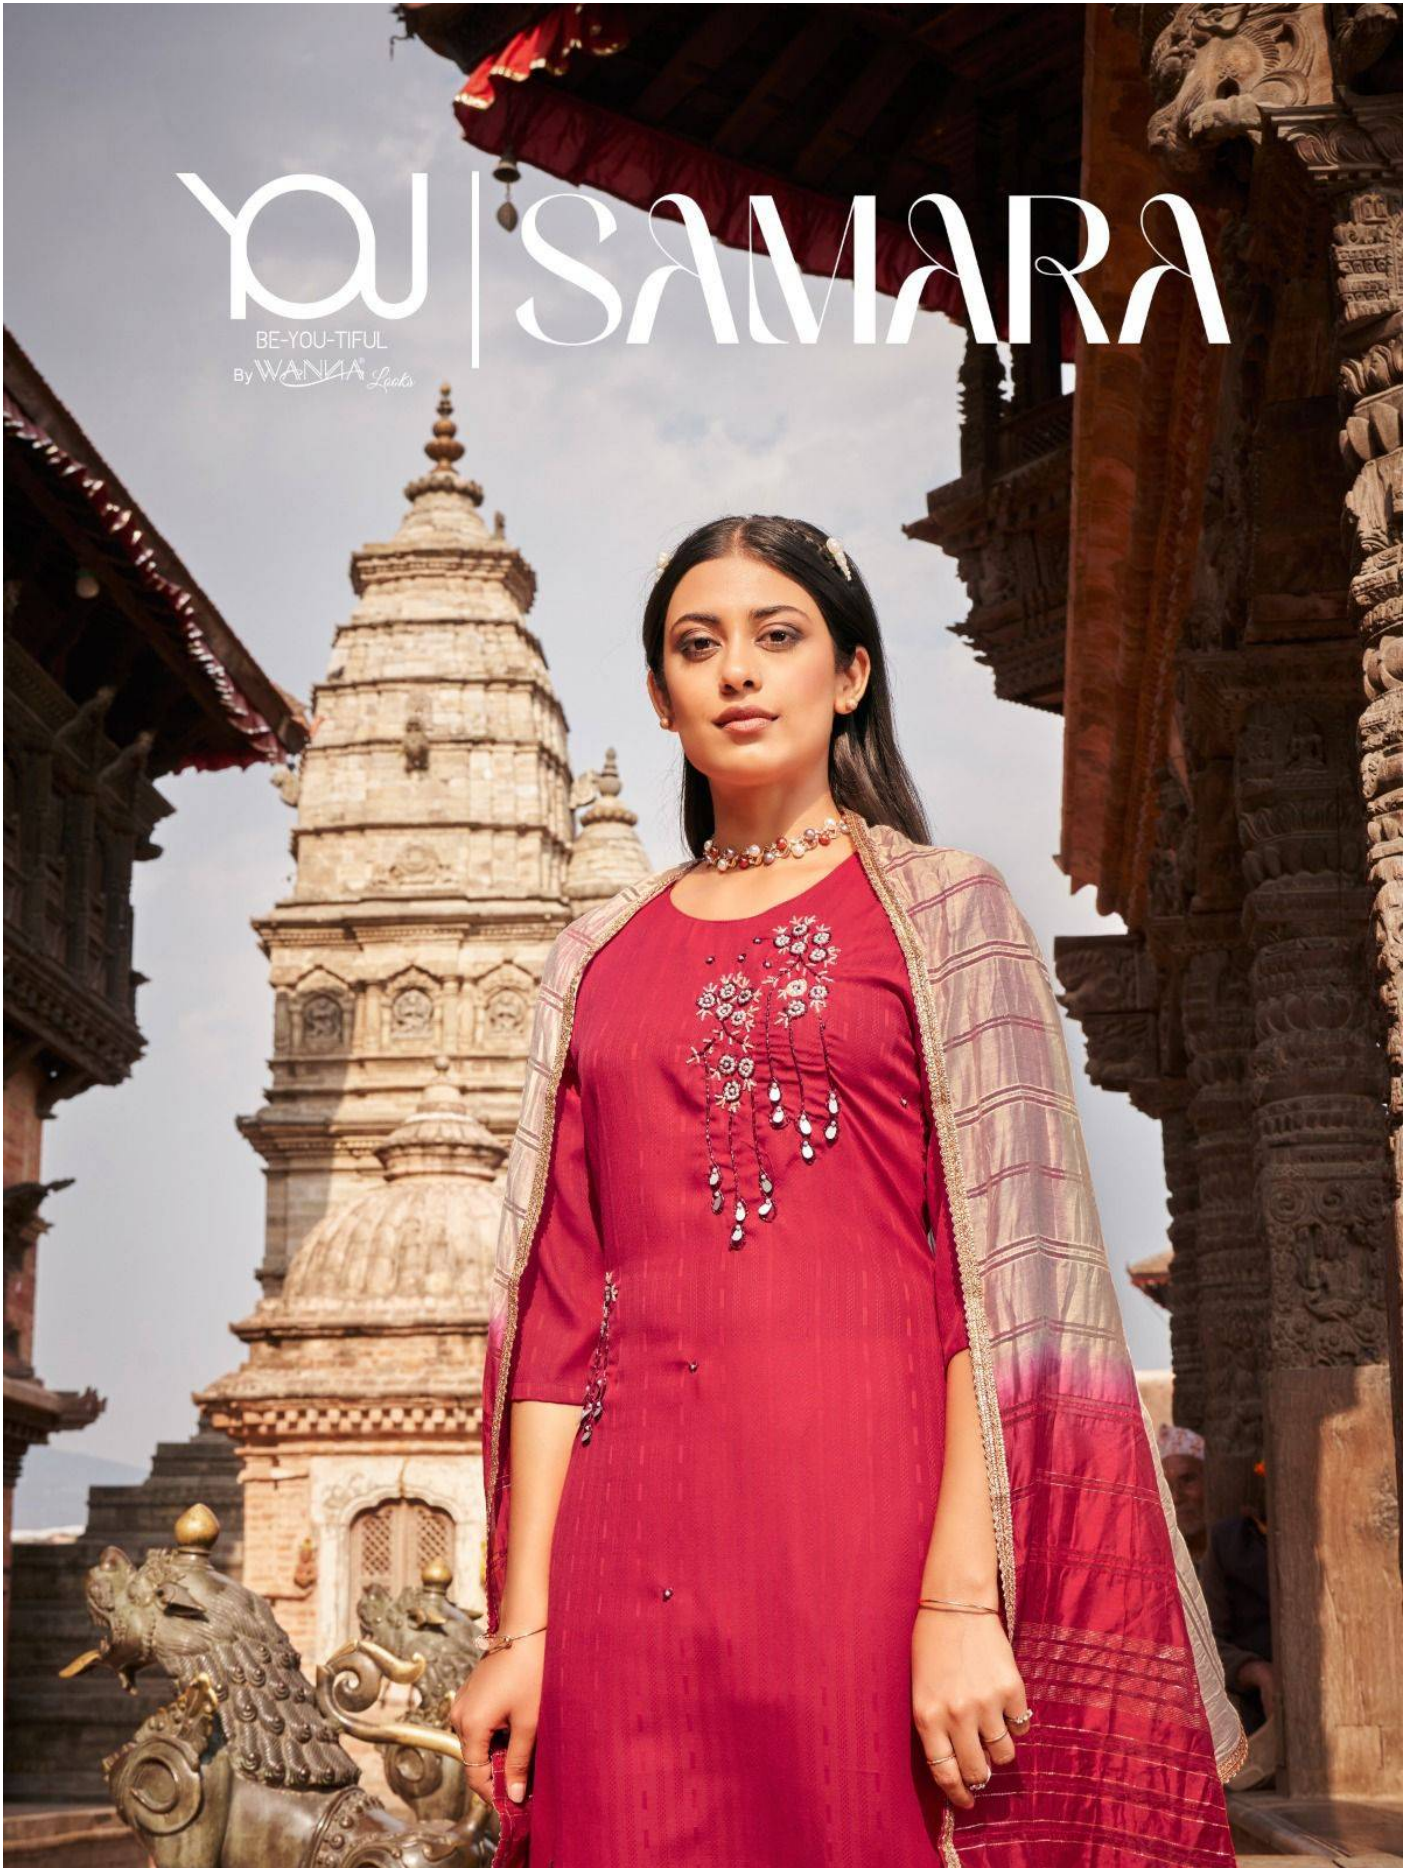

# YOU | SAMARA

BE-YOU-TIFUL  
By WANNA Looks

YOU  
BE-YOU-TIFUL

YOU  
BE-YOU-TIFUL

2104 | Attractive embroidery work with beautiful contrast color makes the outfit more attractive.

YOU  
BE-YOU-TIFUL

Beautiful color with great design sequence work that makes everyone look at you. | 2105

**SAMARA**