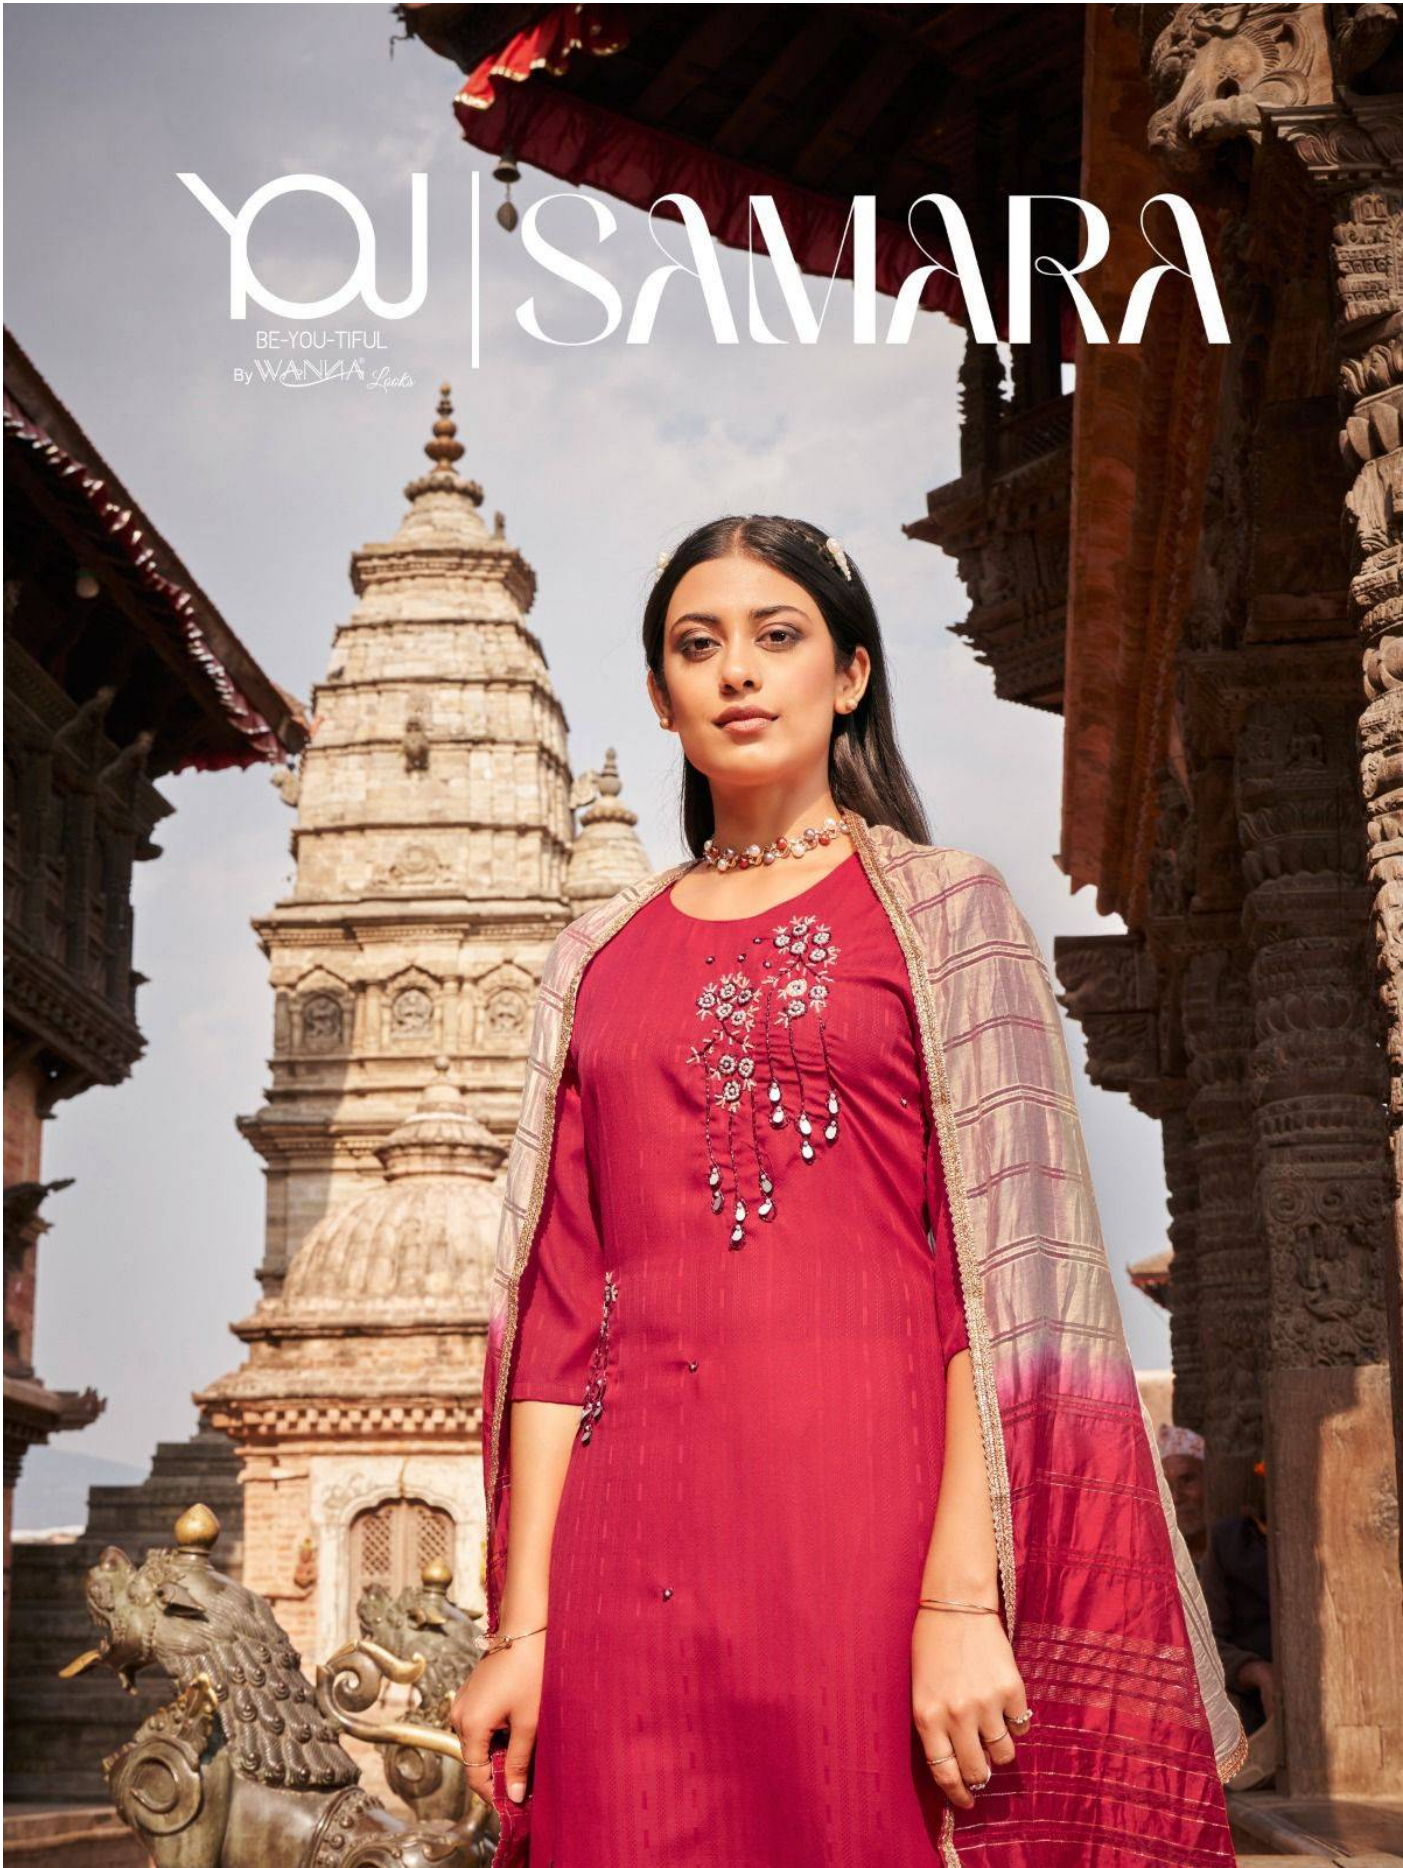

YOU | SAMARA

BE-YOU-TIFUL
By WANNA Looks

YOU
BE-YOU-TIFUL

YOU
BE-YOU-TIFUL

2104 | Attractive embroidery work with beautiful contrast color makes the outfit more attractive.

YOU
BE-YOU-TIFUL

Beautiful color with great design sequence work that makes everyone look at you. | 2105

SAMARA