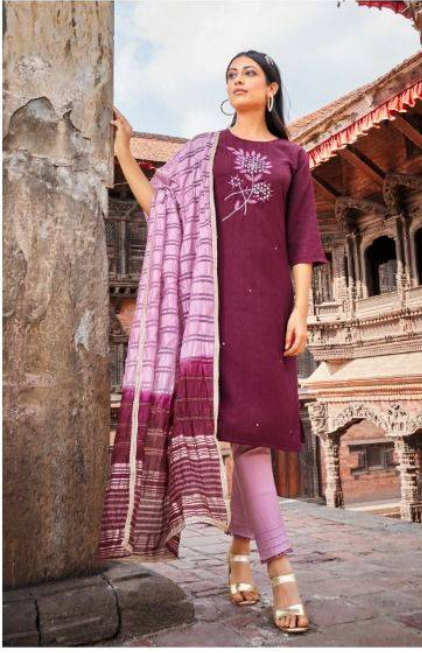

# YOU | SAMARA

BE-YOU-TIFUL  
By WANNA Looks

YOU  
BE-YOU-TIFUL

YOU  
BE-YOU-TIFUL

2104 | Attractive embroidery work with beautiful contrast color makes the outfit more attractive.

YOU  
BE-YOU-TIFUL

Beautiful color with great design sequence work that makes everyone look at you. | 2105

you  
BE-YOU-TIFUL

2101

2102

2103

2104

2105

2106

**YOU**  
BE-YOU-TIFUL