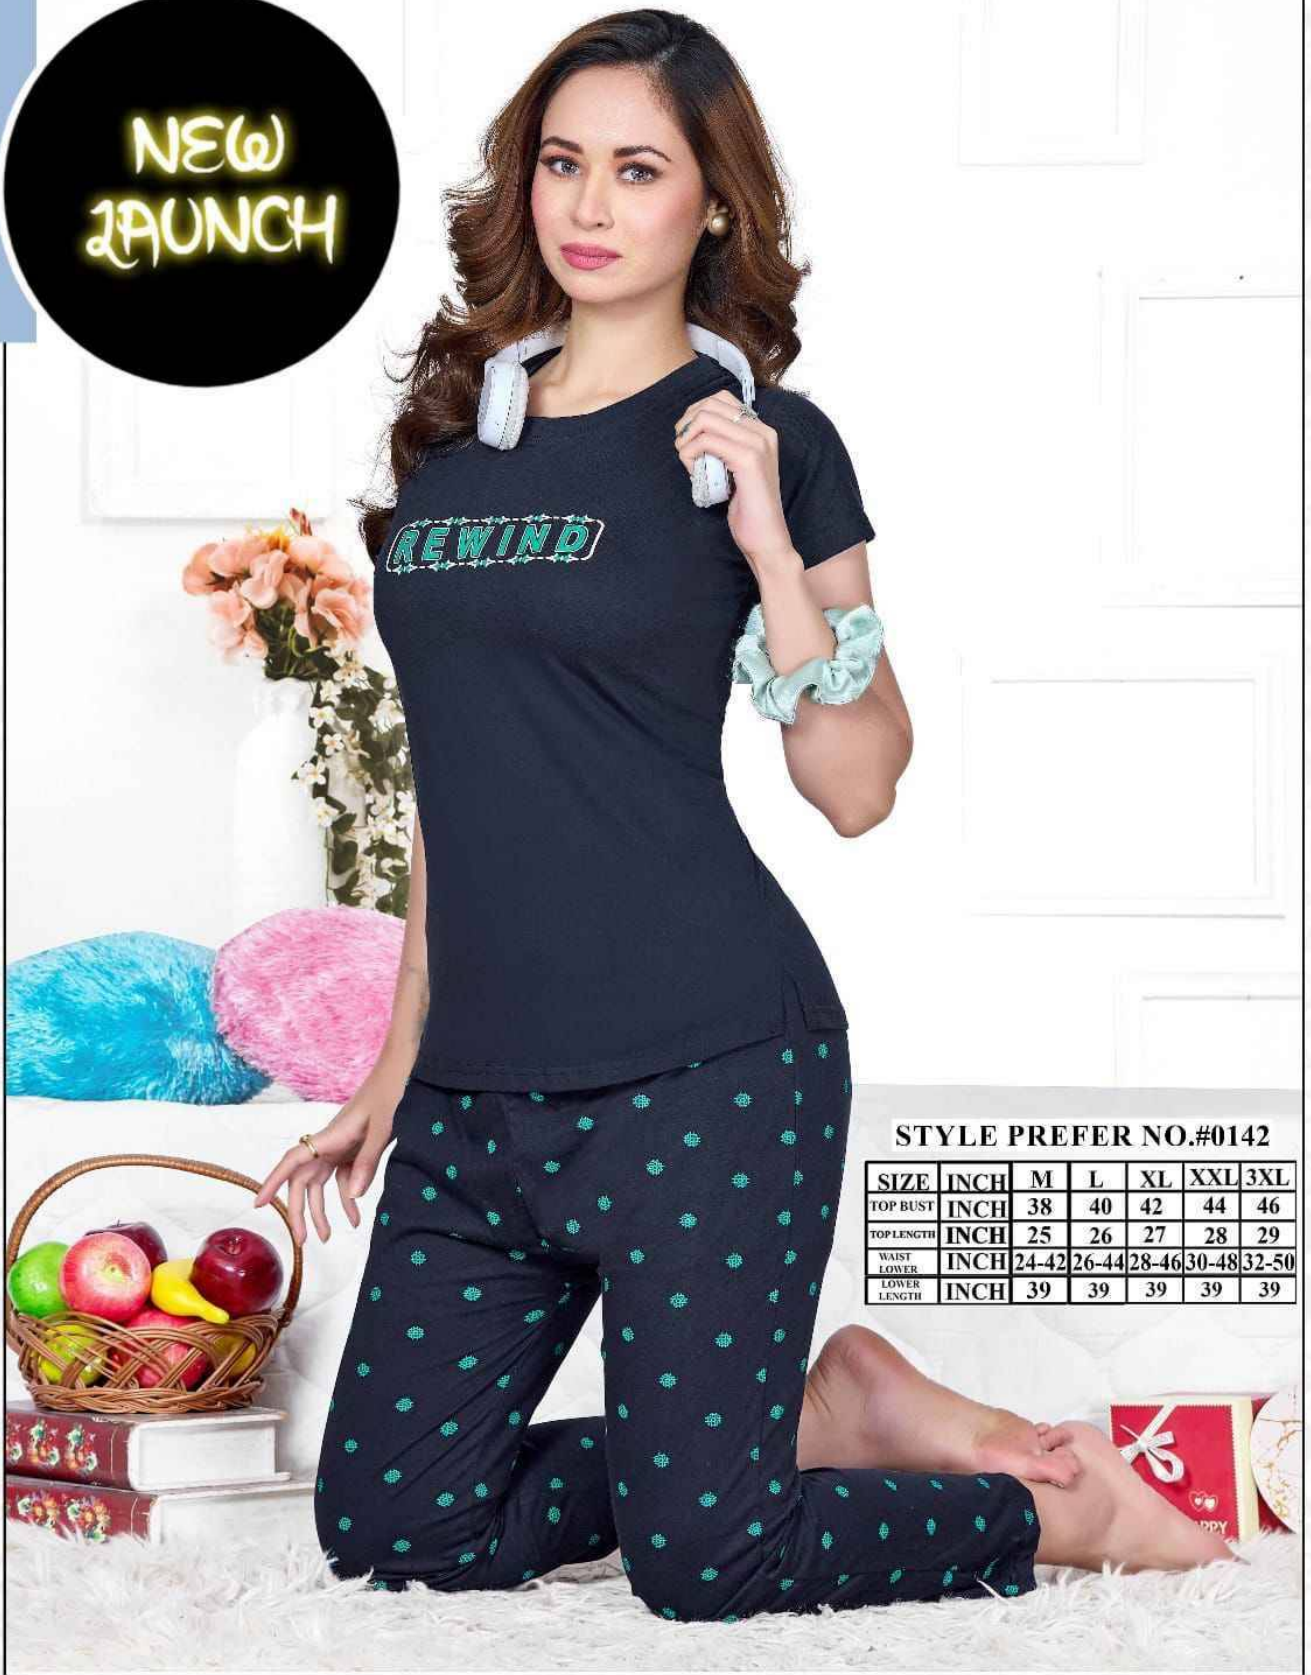

PREMIUM

NEW
LAUNCH

STYLE PREFER NO.#0142

SIZE	INCH	M	L	XL	XXL	3XL
TOP BUST	INCH	38	40	42	44	46
TOP LENGTH	INCH	25	26	27	28	29
WAIST LOWER	INCH	24-42	26-44	28-46	30-48	32-50
LOWER LENGTH	INCH	39	39	39	39	39