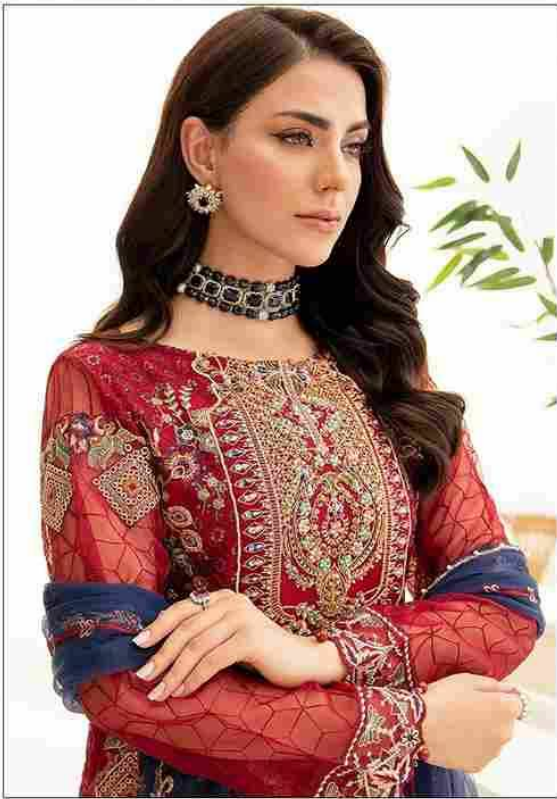

MINHAL

1030

D.NO. 801

KHAS
MINHAL

801
TOP
Fert. polyester with
Khas work

BOTTOM / SHALWAR
Fert. polyester
Khas work

DUPATTA
Fert. polyester
with Khas work

1031

D.NO. 802

1032

KHAS
HOME FASHION

D.NO. 803

KHAS
MINHAL

803
SOP
The package set
includes:
SHIRT - WAJIB
Not compulsory
SHARTEL
Not compulsory

MINHAL

TOP
Fox georgette with
Moti work