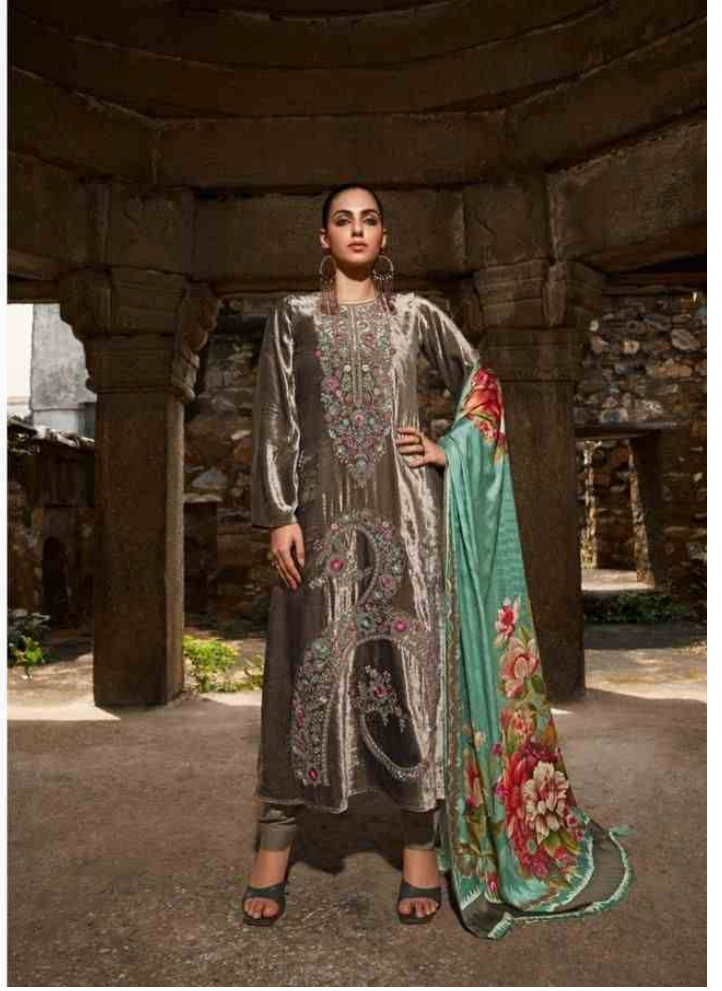

VELVET'S ELEGANCE CAPTURED

Dress to impress
Wearing velvet, a brand with
unrivalled elegance.

11004