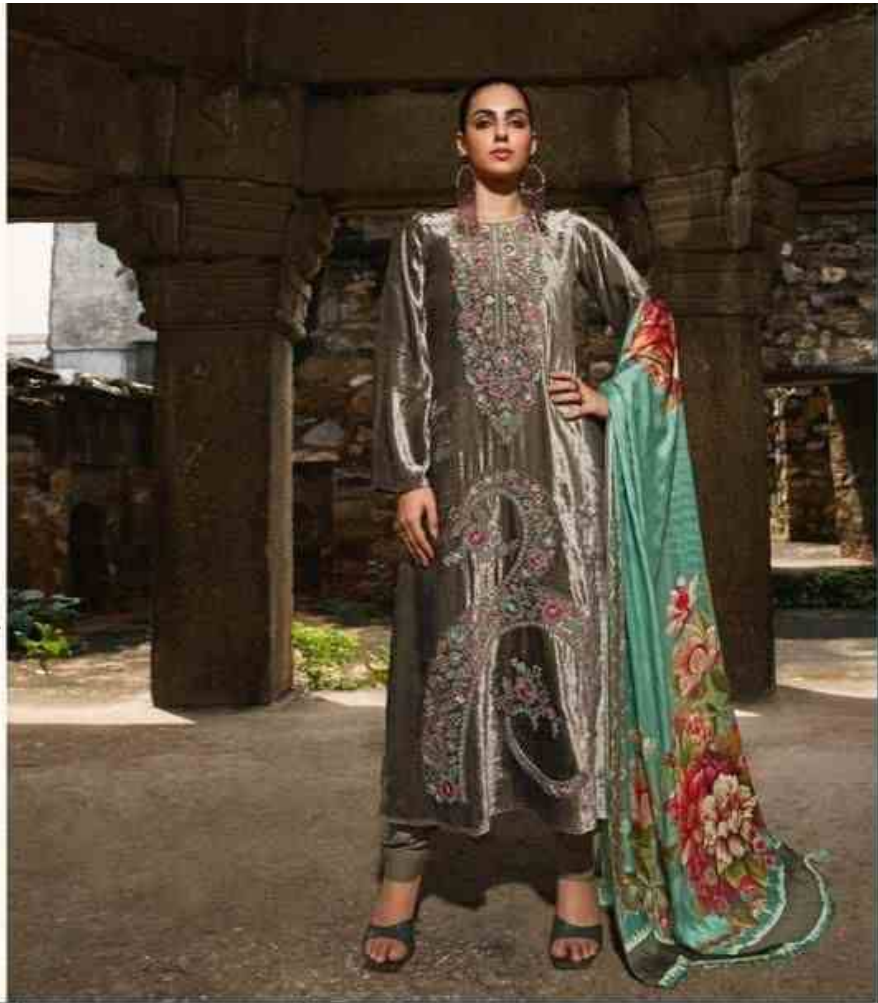

DESIGN NO.	PRICE	
11001	2399/-	:TOP: VISCOSE VELEV T WITH EMBROIDERY
11002	2399/-	
11003	2399/-	:BOTTAM: PURE VISCOSE PASHMINA
11004	2399/-	
11005	2399/-	:DUPATTA: PURE GAJJI SILK DIGITAL PRINT
11007	2399/-	
Total Pieces: 6		Total Amountt: 14394/-+GST