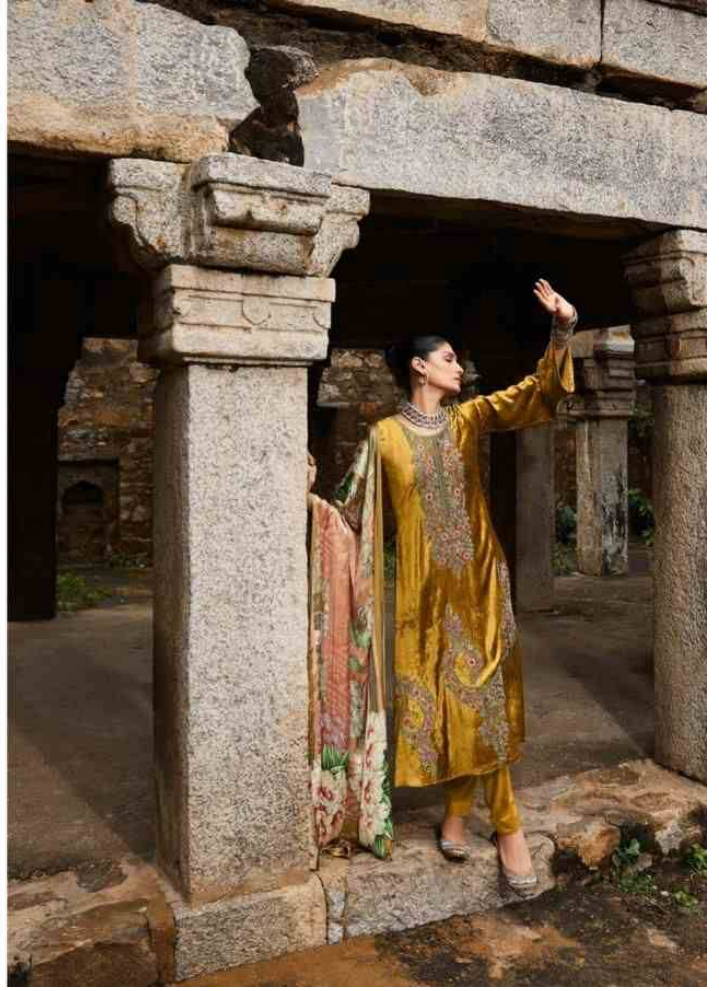

TIMELESS VELVET SPLENDOR

Velvet dresses:

Where texture meets
timeless beauty.
H001