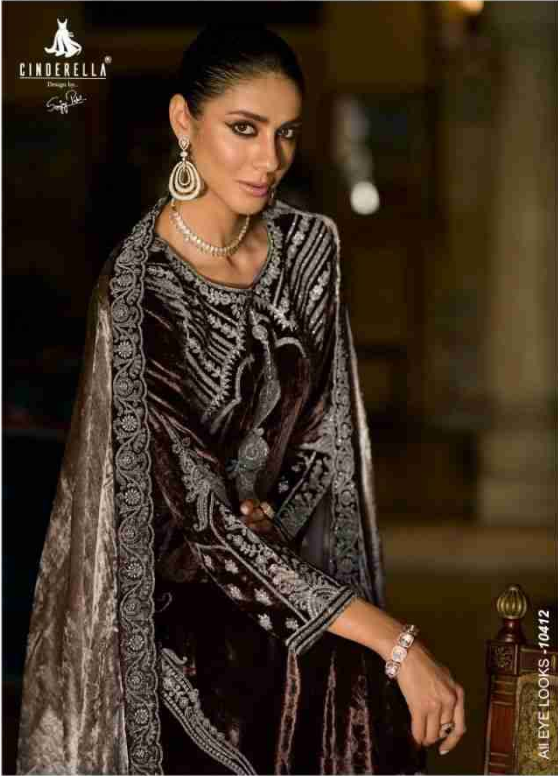

CINDERELLA®

*Makhmal e kahani*

ULTIMATE DESIGNER FLOW

CINDERELLA  
DESIGN BY  
SANGHVI

ALL EYE LOOKS - 10406

ALL EYE LOOKS -10407

All EYE LOOKS -10408

CINDERELLA  
Fashion  
Signature

ALL EYE LOOKS - 10409

CINDERELLA  
DESIGNER  
SHEHNAZ

ALL EYE LOOKS -10410

All EYE LOOKS -10411

All EYE LOOKS -10405

All EYE LOOKS -10406

All EYE LOOKS -10407

All EYE LOOKS -10411