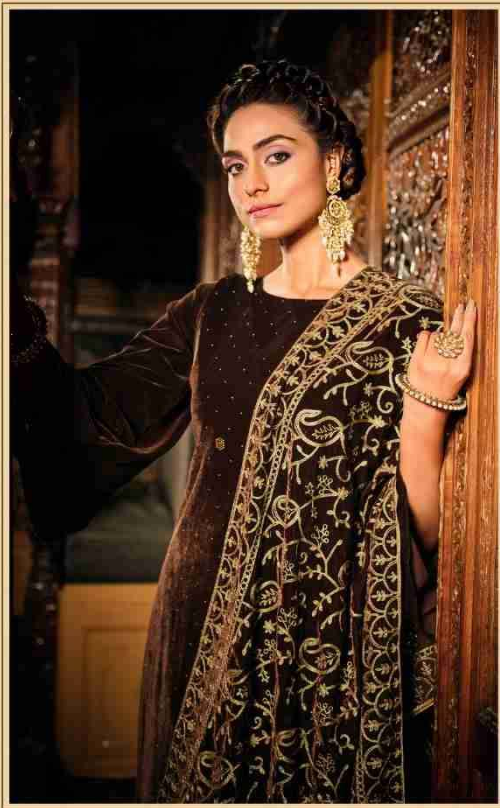

BelliZa®
Designer Studio
Noor-e-Shama

823-006