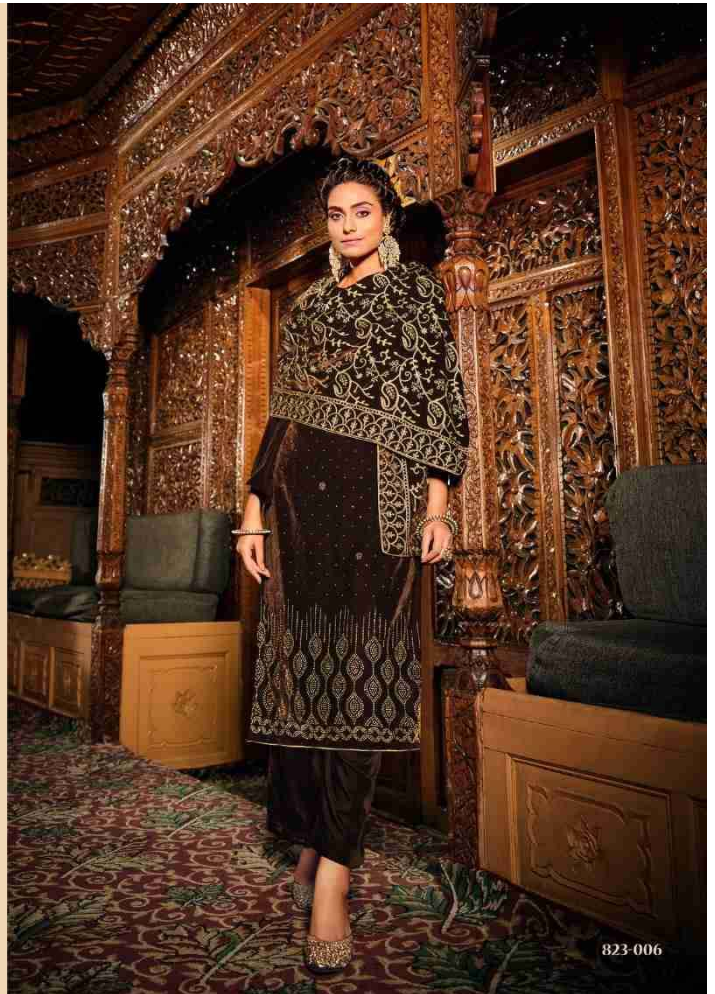

BelliZa®
Designer Studio
Noor-e-Shama

823-006