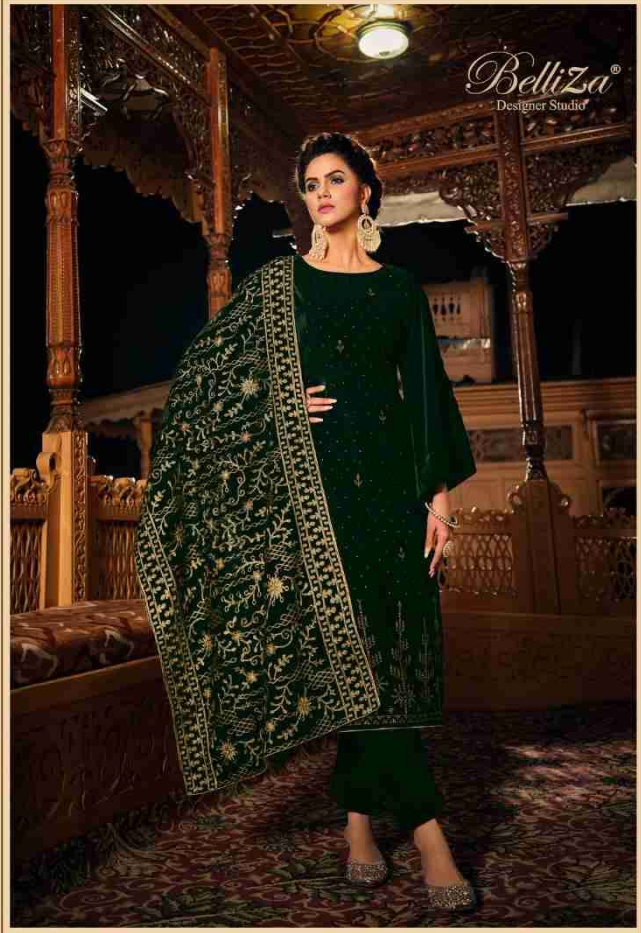

Belliza®  
Designer Studio

Noor - e - Shama

*Belliza*<sup>®</sup>  
Designer Studio

*Noor - e - Shama*

The enchanting velvet collection this season, for Royal You: 823-001

BelliZa®  
Designer Studio

Noor-e-Shama  
823-002

BelliZa®  
Designer Studio  
Noor-e-Shama

823-006

823-001

823-002

823-003

823-004

823-005

823-006