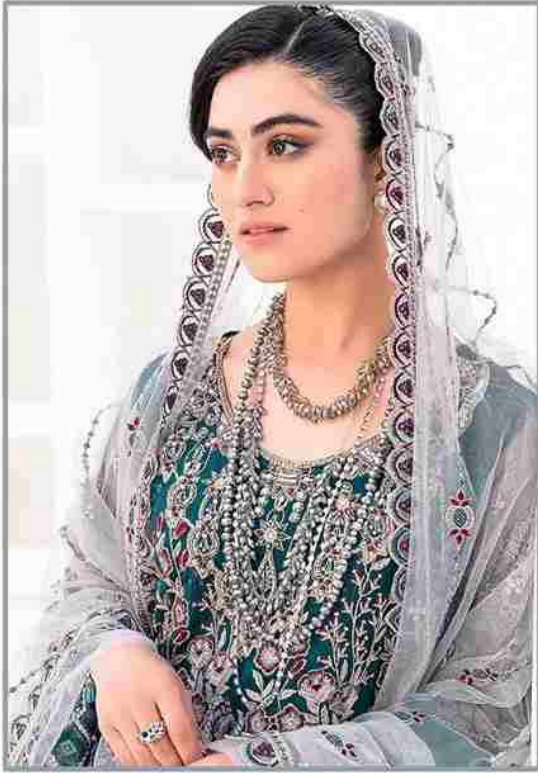

Ramsha

Vol-2

Ramsha

Vol-2

TOP

FOX GEORGETTE WITH HEAVY EMBROIDERY AND MOTI WORK

BOTTOM / INNER

DULE SANTOON WITH PACHES WORK

DUPATTA

BUTTER FLY NET WITH HEAVY EMBROIDERY

20

Ramsha

Vol-2

TOP

FOX GEORGETTE WITH HEAVY EMBROIDERY AND MOTI WORK

BOTTOM / INNER

DULE SANTOON WITH PACHES WORK

DUPATTA

NAZNIK CHIFFON WITH HEAVY EMBROIDERY

21

Ramsha

Vol-2

TOP

FOX GEORGETTE WITH HEAVY EMBROIDERY AND MOTI WORK

BOTTOM / INNER

DULE SANTOON WITH PACHES WORK

DUPATTA

BUTTER FLY NET WITH HEAVY EMBROIDERY

22

Ramsha

Vol-2

20