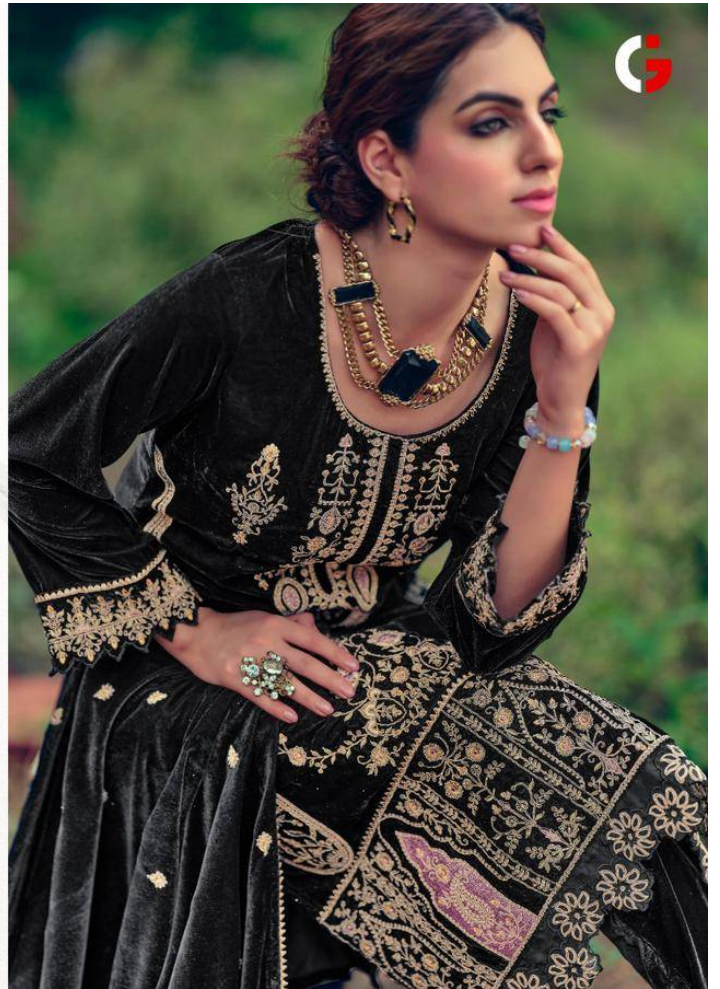

Maria.B

14001

In a world full of trends, remain a classic

14004

14005

In a world full of trends, remain a classic

Maria.B

14001

14002

14003

14004

14005

14006

Maria.B

DESIGN NO.	PRICE	
14001	1899/-	:TOP: VELEVT WITH EMBROIDERY
14002	1899/-	
14003	1899/-	:BOTTAM: VELEVT WITH EMBROIDERY
10004	1899/-	
14005	1899/-	:DUPATTA: VELVET WITH EMBROIDERY
14006	1899/-	
Total Pieces: 6		Total Amountt: 11394/-+GST