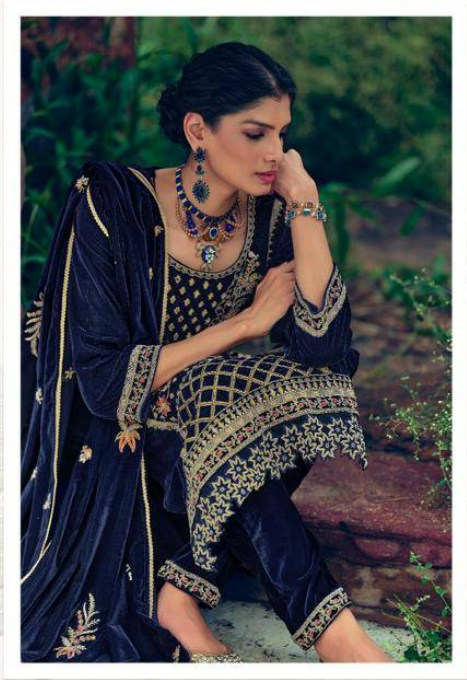

Maria.B

14001

In a world full of trends, remain a classic

14004

14005

In a world full of trends, remain a classic

14006

Maria.B

14001

14002

14003

14004

14005

14006

Maria.B

DESIGN NO.	PRICE	
14001	1899/-	:TOP: VELEVT WITH EMBROIDERY
14002	1899/-	
14003	1899/-	:BOTTAM: VELEVT WITH EMBROIDERY
10004	1899/-	
14005	1899/-	:DUPATTA: VELVET WITH EMBROIDERY
14006	1899/-	
Total Pieces: 6		Total Amountt: 11394/-+GST