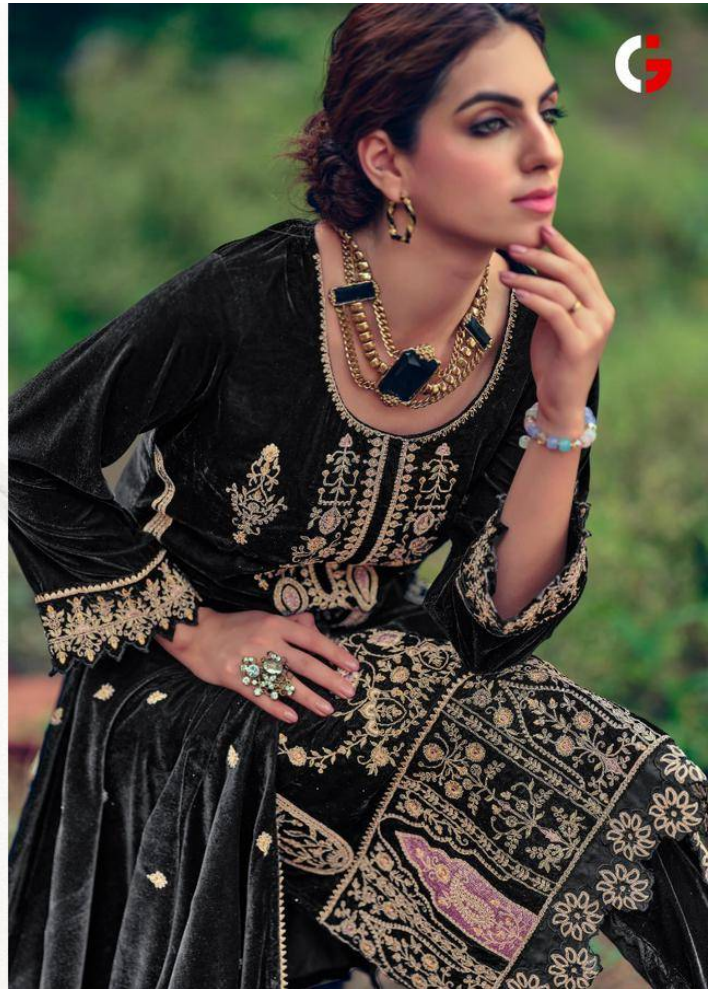

Maria.B

14001

In a world full of trends, remain a classic

14002

14004

14005

In a world full of trends, remain a classic

14006

# Maria.B

14001

14002

14003

14004

14005

14006

Maria.B

DESIGN NO.	PRICE	
14001	1899/-	<b>:TOP:</b> VELEVT WITH EMBROIDERY
14002	1899/-	
14003	1899/-	<b>:BOTTAM:</b> VELEVT WITH EMBROIDERY
10004	1899/-	
14005	1899/-	<b>:DUPATTA:</b> VELVET WITH EMBROIDERY
14006	1899/-	
<b>Total Pieces: 6</b>		<b>Total Amountt: 11394/-+GST</b>