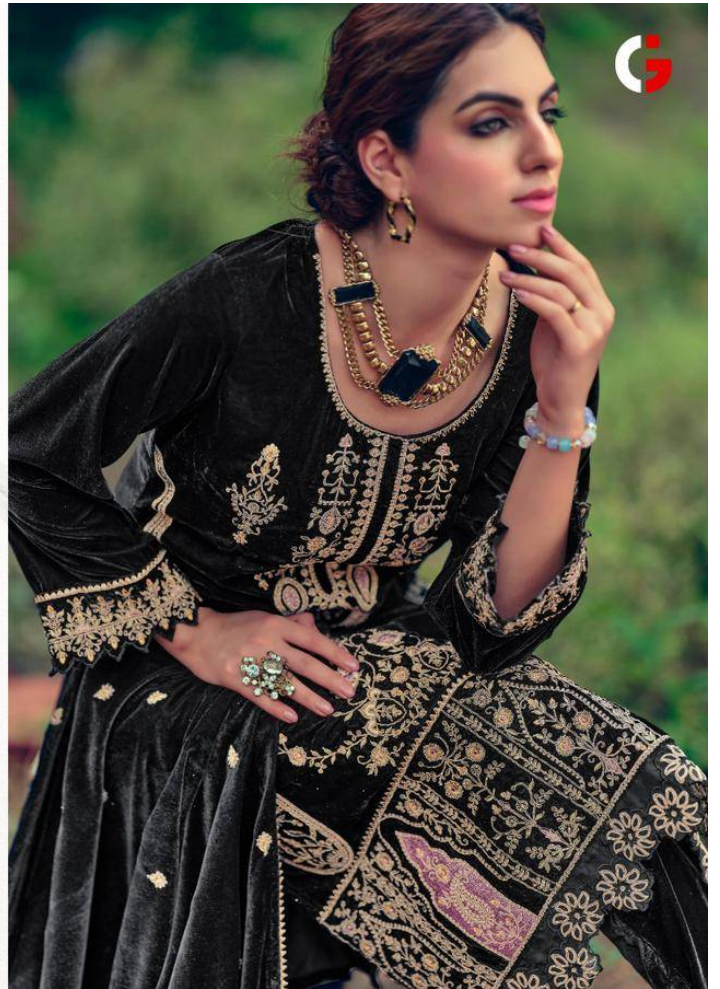

Maria.B

14001

In a world full of trends, remain a classic

14004

14005

In a world full of trends, remain a classic

14006

Maria.B

14001

14002

14003

14004

14005

14006

Maria.B

DESIGN NO.	PRICE	
14001	1899/-	:TOP: VELEVT WITH EMBROIDERY
14002	1899/-	
14003	1899/-	:BOTTAM: VELEVT WITH EMBROIDERY
10004	1899/-	
14005	1899/-	:DUPATTA: VELVET WITH EMBROIDERY
14006	1899/-	
Total Pieces: 6		Total Amountt: 11394/-+GST