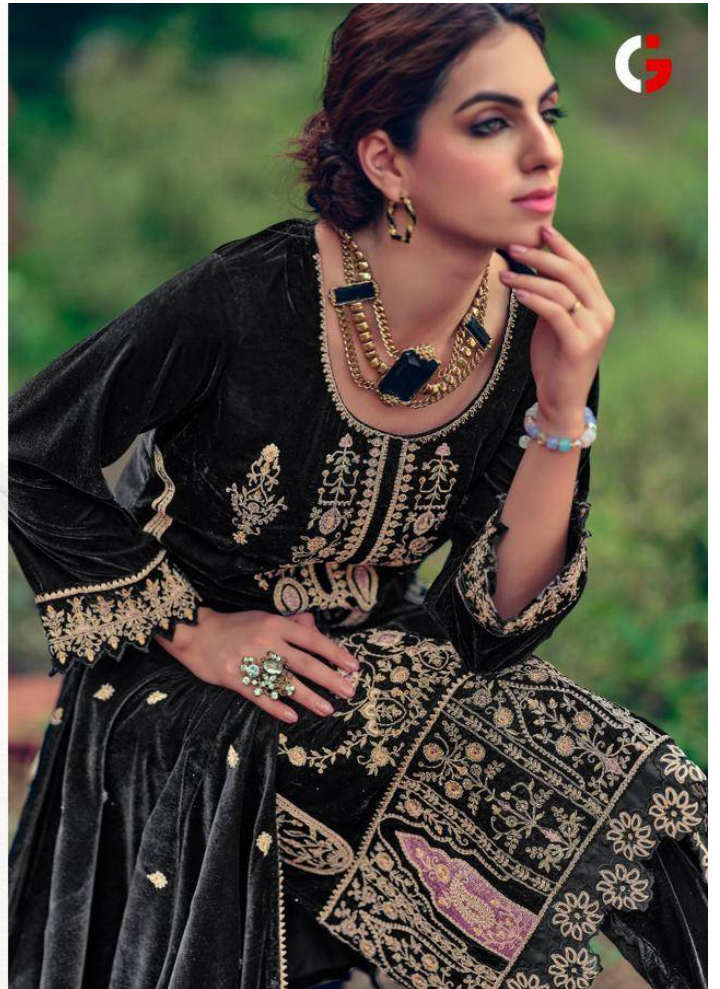

Maria.B

14001

In a world full of trends, remain a classic

14002

14005

In a world full of trends, remain a classic

14006

Maria.B

14001

14002

14003

14004

14005

14006

Maria.B

DESIGN NO.	PRICE	
14001	1899/-	:TOP: VELEVT WITH EMBROIDERY
14002	1899/-	
14003	1899/-	:BOTTAM: VELEVT WITH EMBROIDERY
10004	1899/-	
14005	1899/-	:DUPATTA: VELVET WITH EMBROIDERY
14006	1899/-	
Total Pieces: 6		Total Amountt: 11394/-+GST