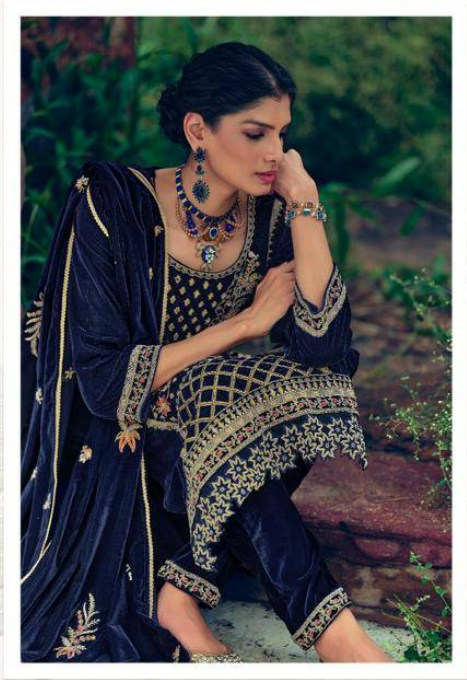

Maria.B

14001

In a world full of trends, remain a classic

14004

14005

In a world full of trends, remain a classic

Maria.B

14001

14002

14003

14004

14005

14006

Maria.B

DESIGN NO.	PRICE	
14001	1899/-	:TOP: VELEVT WITH EMBROIDERY
14002	1899/-	
14003	1899/-	:BOTTAM: VELEVT WITH EMBROIDERY
10004	1899/-	
14005	1899/-	:DUPATTA: VELVET WITH EMBROIDERY
14006	1899/-	
Total Pieces: 6		Total Amountt: 11394/-+GST