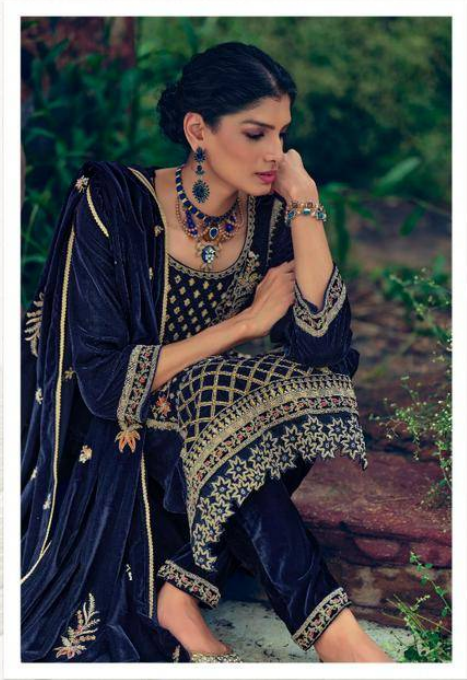

Maria.B

14001

In a world full of trends, remain a classic

14002

14004

14005

In a world full of trends, remain a classic

14006

# Maria.B

14001

14002

14003

14004

14005

14006

Maria.B

DESIGN NO.	PRICE	
14001	1899/-	<b>:TOP:</b> VELEVT WITH EMBROIDERY
14002	1899/-	
14003	1899/-	<b>:BOTTAM:</b> VELEVT WITH EMBROIDERY
10004	1899/-	
14005	1899/-	<b>:DUPATTA:</b> VELVET WITH EMBROIDERY
14006	1899/-	
<b>Total Pieces: 6</b>		<b>Total Amountt: 11394/-+GST</b>