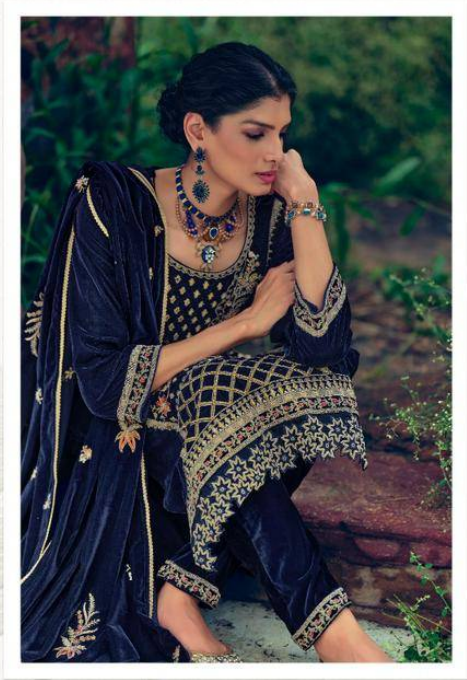

Maria.B

14001

In a world full of trends, remain a classic

14002

14005

In a world full of trends, remain a classic

14006

Maria.B

14001

14002

14003

14004

14005

14006

Maria.B

DESIGN NO.	PRICE	
14001	1899/-	:TOP: VELEVT WITH EMBROIDERY
14002	1899/-	
14003	1899/-	:BOTTAM: VELEVT WITH EMBROIDERY
10004	1899/-	
14005	1899/-	:DUPATTA: VELVET WITH EMBROIDERY
14006	1899/-	
Total Pieces: 6		Total Amountt: 11394/-+GST