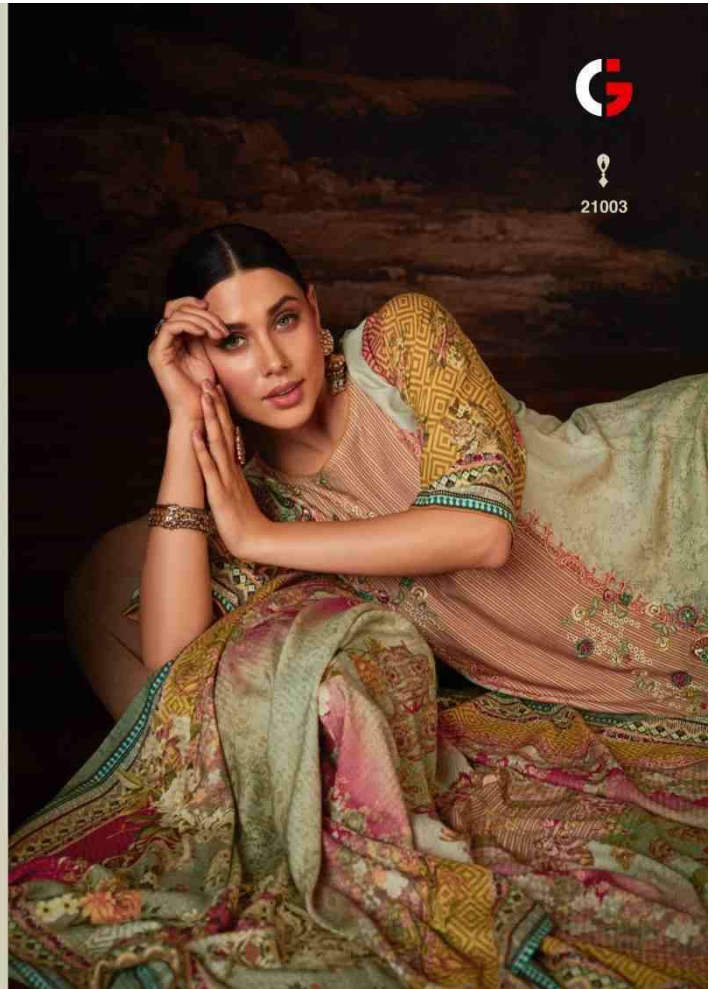

GULL JEE

DILKHUSH

21001

21006

DILKHUSH

21001

21002

21003

21004

21005

21006

DILKHUSH

DESIGN NO.	PRICE	
21001	1699/-	<p>:TOP:</p> <p>VISCOSE PASHMINA DIGITAL PRINT WITH EMBROIDERY & APPLIQUÉ WORK</p>
21002	1699/-	
21003	1699/-	<p>:BOTTAM:</p> <p>VISCOSE PASHMINA</p>
21004	1699/-	
21005	1699/-	<p>:DUPATTA:</p> <p>VISCOSE WOVEN DIGITAL PRINT</p>
21006	1699/-	
Total Pieces: 6		Total Amountt: 10194/-+GST