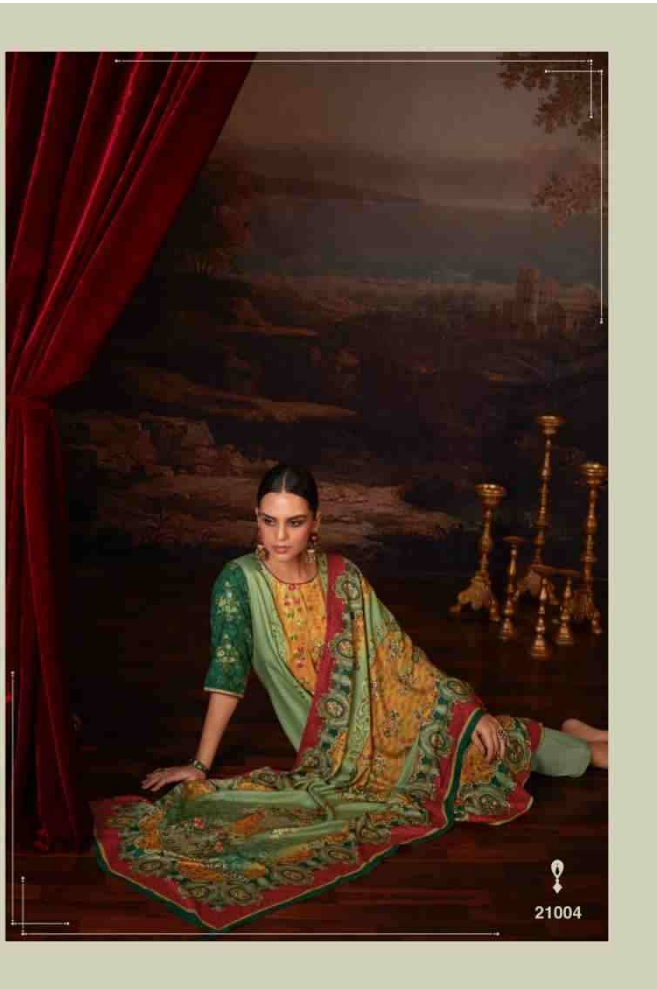

GULL JEE

DILKHUSH

21001

21006

DILKHUSH

21001

21002

21003

21004

21005

21006

G
GULL JEE

DILKHUSH

DESIGN NO.	PRICE	
21001	1699/-	<p>:TOP:</p> <p>VISCOSE PASHMINA DIGITAL PRINT WITH EMBROIDERY & APPLIQUÉ WORK</p>
21002	1699/-	
21003	1699/-	<p>:BOTTAM:</p> <p>VISCOSE PASHMINA</p>
21004	1699/-	
21005	1699/-	<p>:DUPATTA:</p> <p>VISCOSE WOVEN DIGITAL PRINT</p>
21006	1699/-	
Total Pieces: 6		Total Amountt: 10194/-+GST