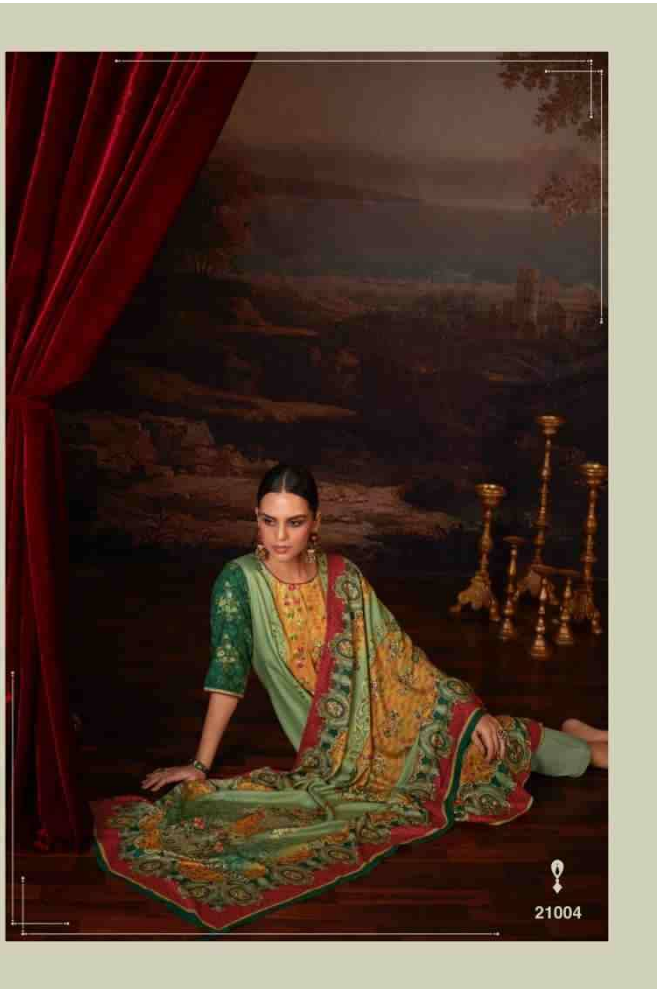

GULL JEE

DILKHUSH

21001

17005

21006

DILKHUSH

21001

21002

21003

21004

21005

21006

G
GULL JEE

DILKHUSH

DESIGN NO.	PRICE	
21001	1699/-	<p>:TOP:</p> <p>VISCOSE PASHMINA DIGITAL PRINT WITH EMBROIDERY & APPLIQUÉ WORK</p>
21002	1699/-	
21003	1699/-	<p>:BOTTAM:</p> <p>VISCOSE PASHMINA</p>
21004	1699/-	
21005	1699/-	<p>:DUPATTA:</p> <p>VISCOSE WOVEN DIGITAL PRINT</p>
21006	1699/-	
Total Pieces: 6		Total Amountt: 10194/-+GST