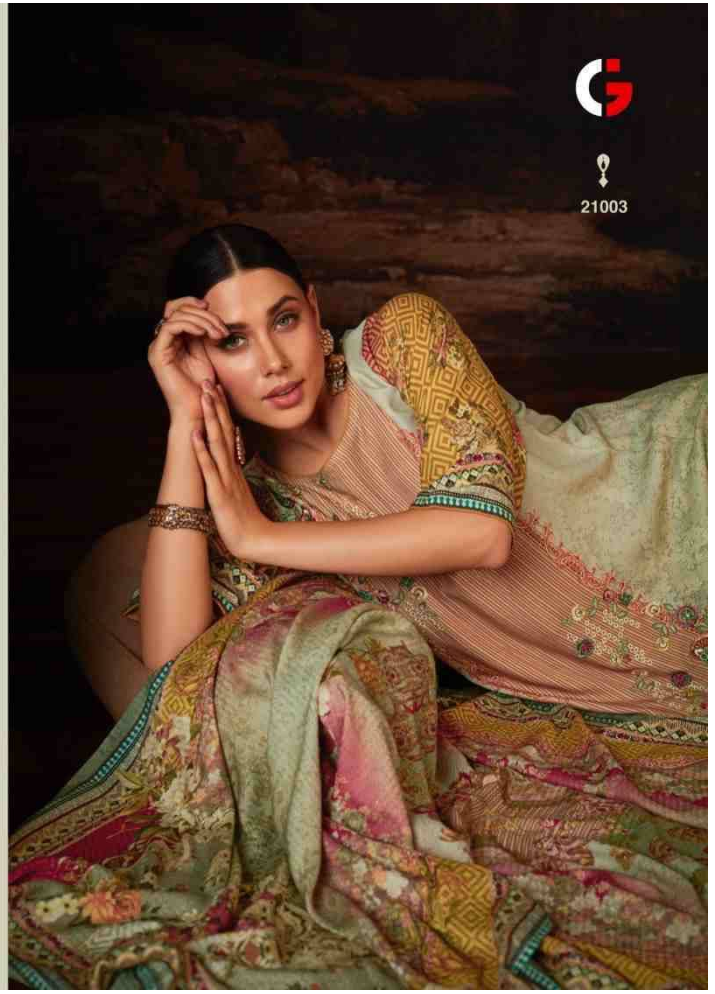

GULL JEE

DILKHUSH

21001

17005

21006

DILKHUSH

21001

21002

21003

21004

21005

21006

G
GULL JEE

DILKHUSH

DESIGN NO.	PRICE	
21001	1699/-	<p>:TOP:</p> <p>VISCOSE PASHMINA DIGITAL PRINT WITH EMBROIDERY & APPLIQUÉ WORK</p>
21002	1699/-	
21003	1699/-	<p>:BOTTAM:</p> <p>VISCOSE PASHMINA</p>
21004	1699/-	
21005	1699/-	<p>:DUPATTA:</p> <p>VISCOSE WOVEN DIGITAL PRINT</p>
21006	1699/-	
Total Pieces: 6		Total Amountt: 10194/-+GST