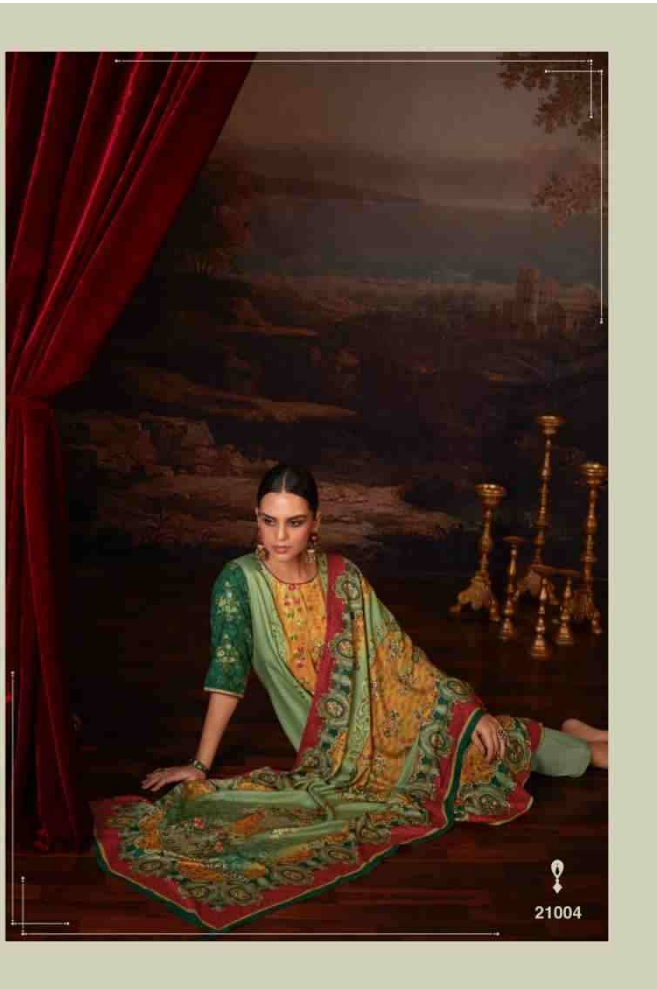

GULL JEE

DILKHUSH

21001

21006

DILKHUSH

21001

21002

21003

21004

21005

21006

DILKHUSH

DESIGN NO.	PRICE	
21001	1699/-	<p>:TOP:</p> <p>VISCOSE PASHMINA DIGITAL PRINT WITH EMBROIDERY & APPLIQUÉ WORK</p>
21002	1699/-	
21003	1699/-	<p>:BOTTAM:</p> <p>VISCOSE PASHMINA</p>
21004	1699/-	
21005	1699/-	<p>:DUPATTA:</p> <p>VISCOSE WOVEN DIGITAL PRINT</p>
21006	1699/-	
Total Pieces: 6		Total Amountt: 10194/-+GST