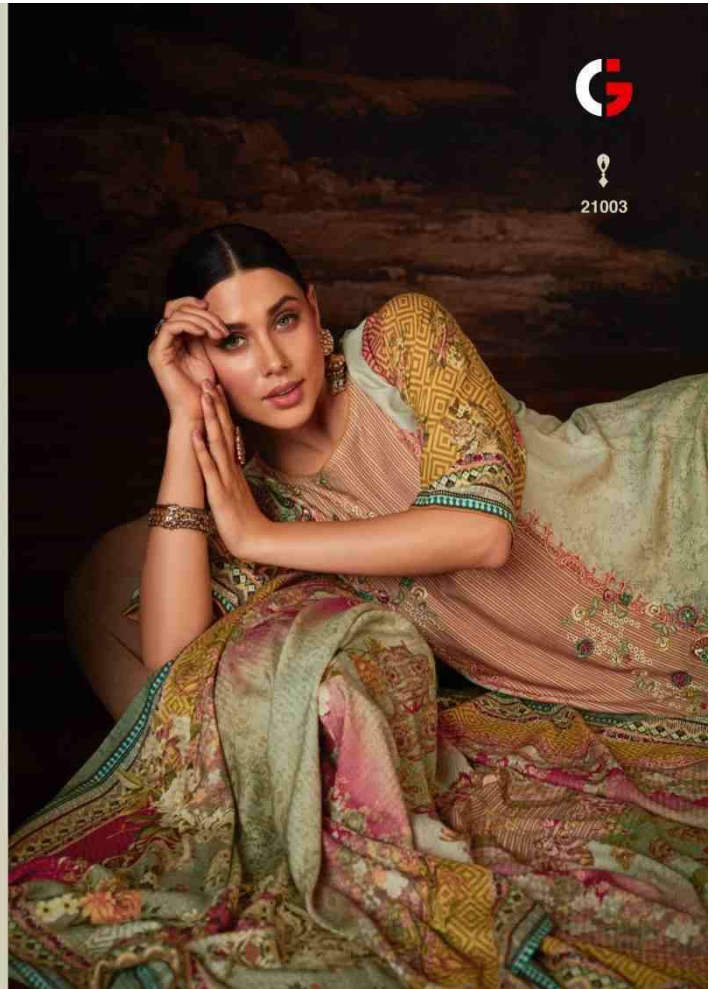

GULL JEE

DILKHUSH

21001

21006

DILKHUSH

21001

21002

21003

21004

21005

21006

G
GULL JEE

DILKHUSH

DESIGN NO.	PRICE	
21001	1699/-	<p>:TOP:</p> <p>VISCOSE PASHMINA DIGITAL PRINT WITH EMBROIDERY & APPLIQUÉ WORK</p>
21002	1699/-	
21003	1699/-	<p>:BOTTAM:</p> <p>VISCOSE PASHMINA</p>
21004	1699/-	
21005	1699/-	<p>:DUPATTA:</p> <p>VISCOSE WOVEN DIGITAL PRINT</p>
21006	1699/-	
Total Pieces: 6		Total Amountt: 10194/-+GST