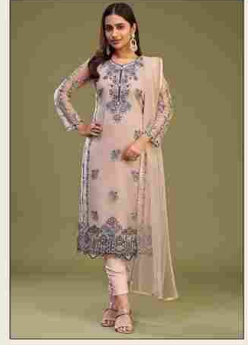

DRESS LIKE
YOU'RE ALREADY
FAMOUS.
www.alizeh.com

3032

WE WILL WEAR YOU
WITH A SMILE!
3033

◉ 3030 ◉

◉ 3031 ◉

◉ 3032 ◉

◉ 3033 ◉

ALMORA VOL 8

TOP BEAUTIFULLY CRAFTED WITH MULTI THREAD EMBROIDERY,

SIZE DETAILS:

TOP- SEMI STITCHED UP TO SIZE 56" BUST

TOP INNER - 1.60 MTRS, BOTTOM - 2.25 MTRS

DUPATTA- 2.25 MTRS