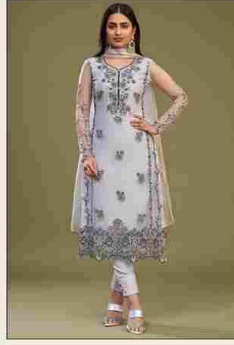

DRESS LIKE
YOU'RE ALREADY
FAMOUS.
www.alizeh.com

3032

WE WILL WEAR YOU
WITH A SMILE!
3033

◉ 3030 ◉

◉ 3031 ◉

◉ 3032 ◉

◉ 3033 ◉

ALMORA VOL 8

TOP BEAUTIFULLY CRAFTED WITH MULTI THREAD EMBROIDERY,

SIZE DETAILS:

TOP- SEMI STITCHED UP TO SIZE 56" BUST

TOP INNER - 1.60 MTRS, BOTTOM - 2.25 MTRS

DUPATTA- 2.25 MTRS