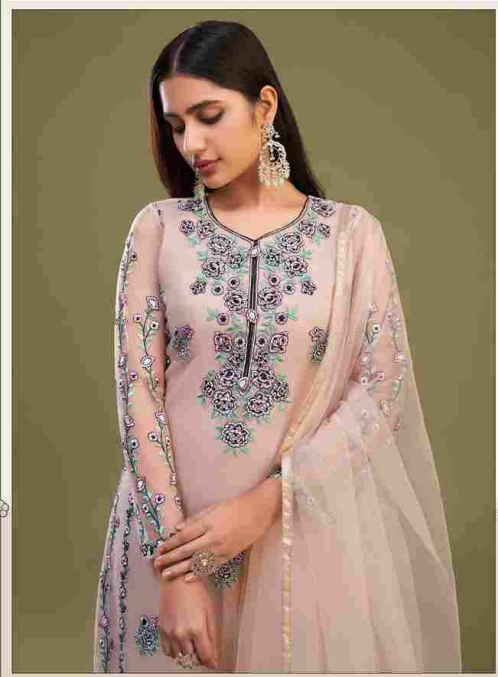

ALIZEH
SILK & MARBLES

A NEW RENOVATION & NEW PERSPECTIVE

3031