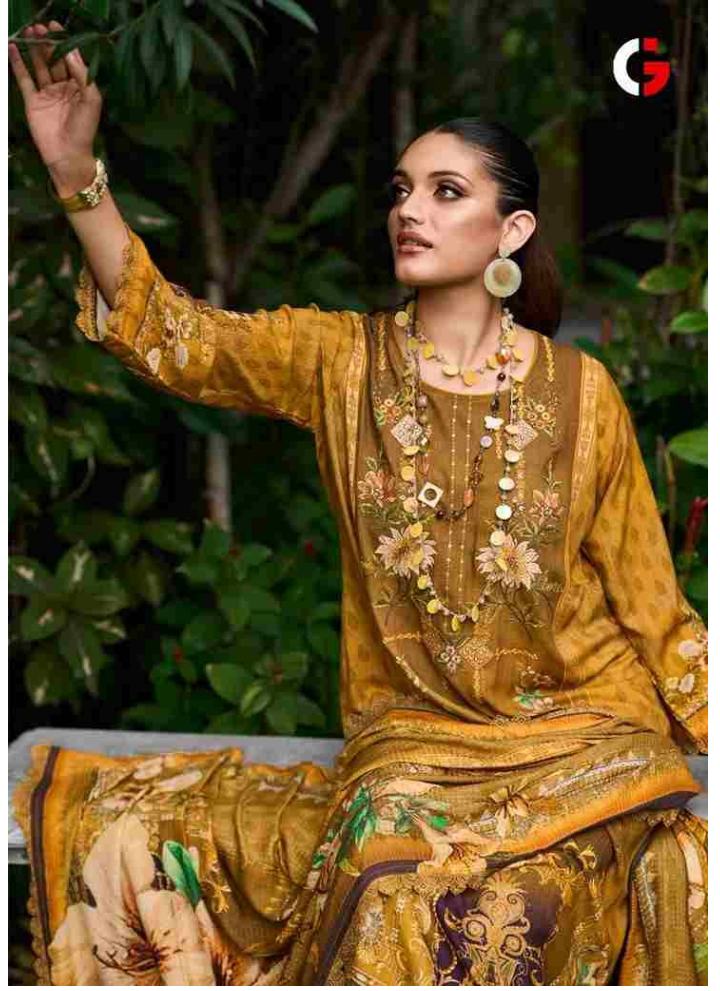

GULL JEE

Fiza

22001

1777MAITI COLLECTION 2023

22002

STAY CURIOUS STAY INSPIRED

22003

LUXURY
REDEFINED

GODDESS FOR
DREAMS THE
IMPRESSION
FACTOR THIS
SEASON
COCKTAIL
GLAMOUR
GATE AN
ETHNIC
EDGE

SHOPPING BEAUTY FRESH FASHION

22004

EVERYTHING HAS BEAUTY

22005

ENCHANTING FASHION # 22006

Fiza

22001

22002

22003

22004

22005

22006

GULLJEE

Fiza

DESIGN NO.	PRICE	
22001	1799/-	:TOP: VISCOSE PASHMINA WITH HEAVY EMBROIDERY & ATTACHED WITH BEAUTIFUL LACES
22002	1799/-	
22003	1799/-	:BOTTAM: VISCOSE PASHMINA
22004	1799/-	
22005	1799/-	:DUPATTA: VISCOSE PASHMINA DIGITAL PRINT ATTACHED WITH BEAUTIFUL LACE
22006	1799/-	
Total Pieces: 6		Total Amountt: 10,794/-+GST