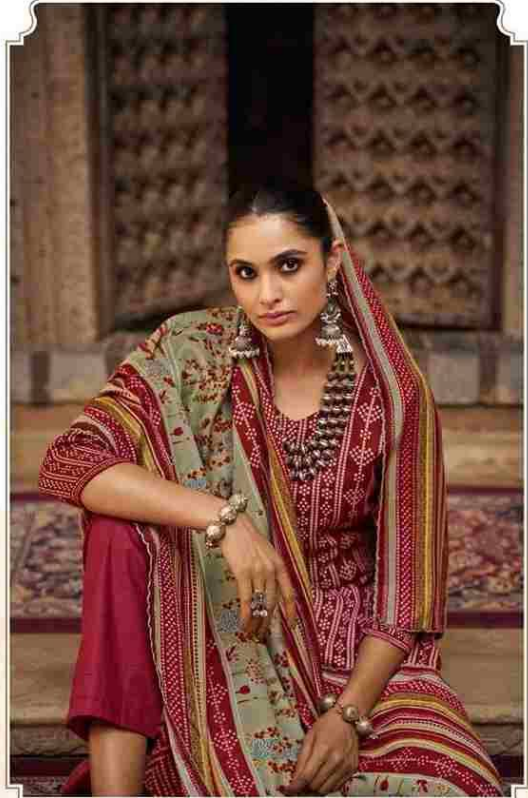

Sumyra®

BANDHEJ

ELEGANCE

STYLISH DRESS WITH COMFORT AND LUXURY FEELING

• 74001 •

Radhika®
FASHION

BEAUTY

Beauty with traditional and trendy designs.