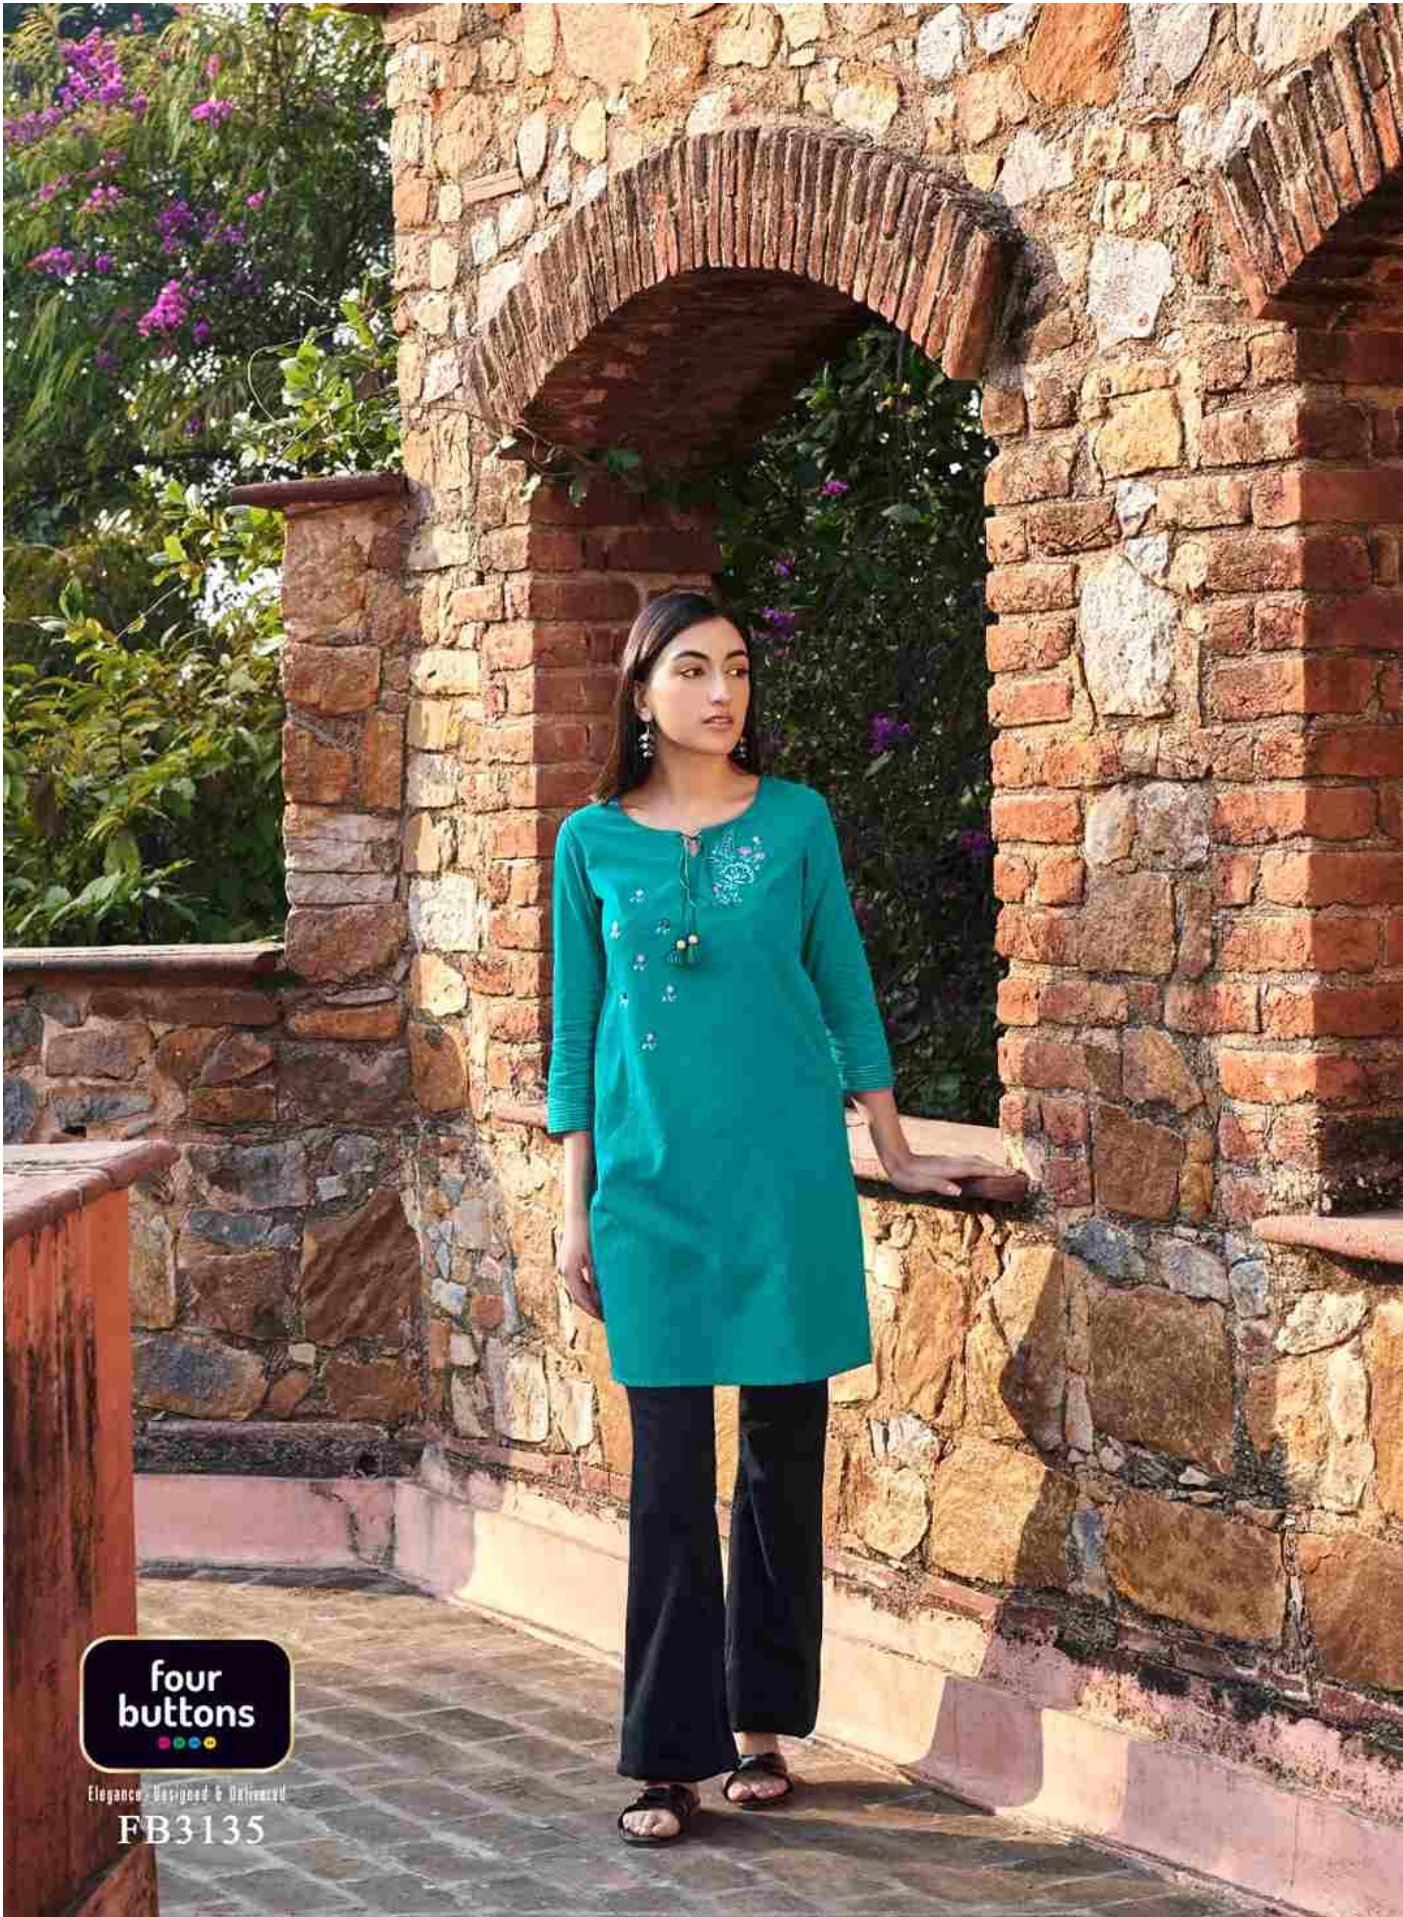

Elegance - Designed & Delivered

TULIP 3

**four
buttons**
●●●●

Elegance - Designed & Delivered

FB3131

**four
buttons**
●●●●

Elegance - Designed & Delivered.

FB3132

**four
buttons**

Elegance - Designed & Delivered

FB3133

four
buttons

Elegance - Designed & Delivered

FB3134

**four
buttons**

Elegance Designed & Delivered