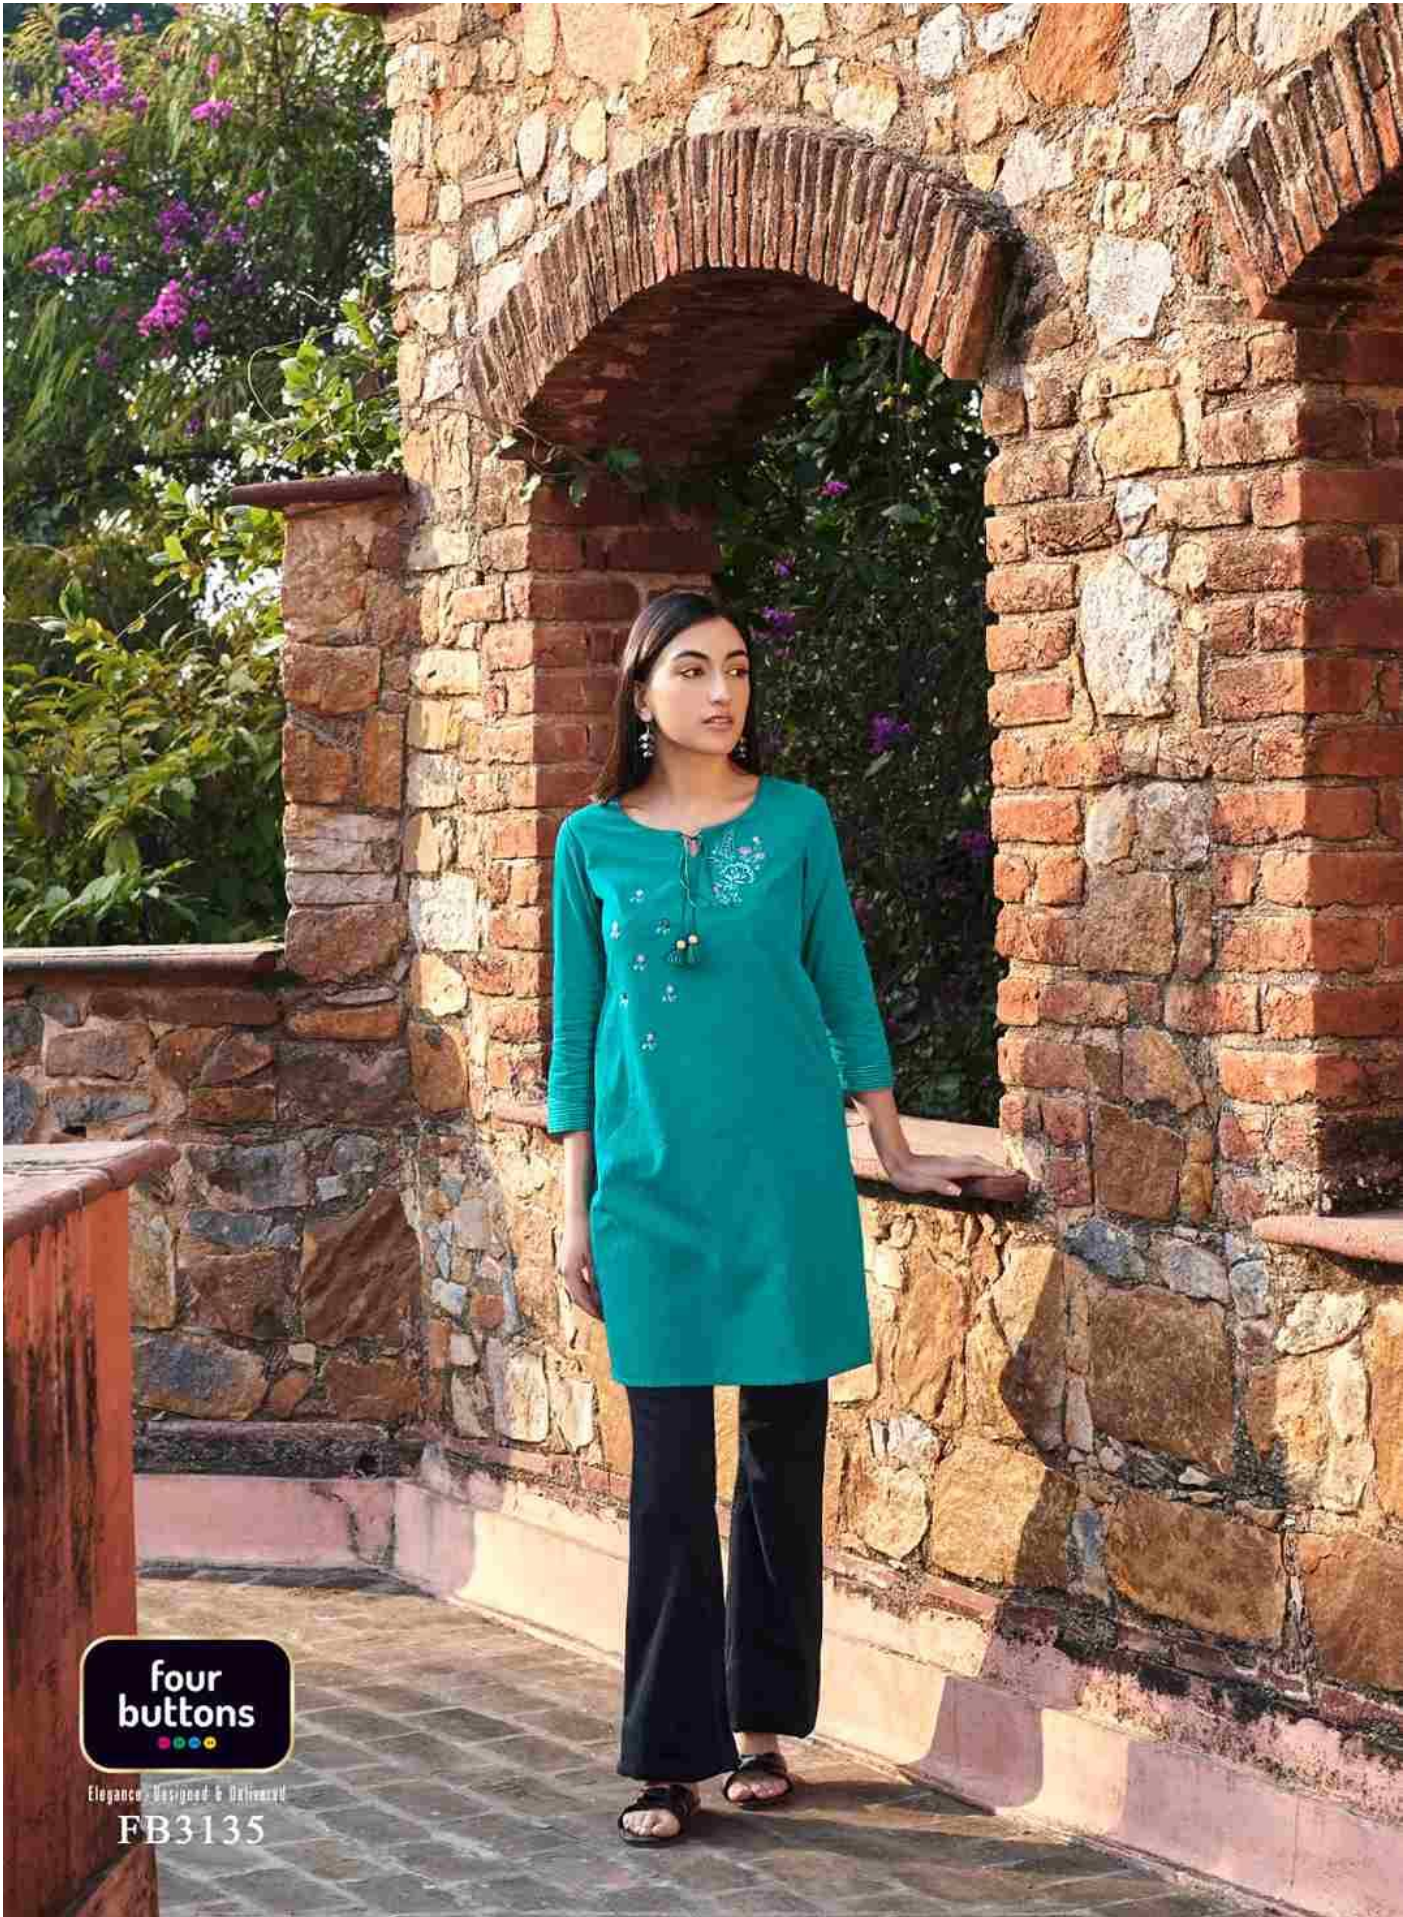

Elegance - Designed & Delivered

TULIP 3

**four
buttons**
●●●●

Elegance - Designed & Delivered

FB3131

**four
buttons**
●●●●

Elegance - Designed & Delivered.

FB3132

**four
buttons**

Elegance - Designed & Delivered

FB3133

**four
buttons**
●●●●

Elegance - Designed & Delivered

FB3134

**four
buttons**
●●●●

Elegance Designed & Delivered