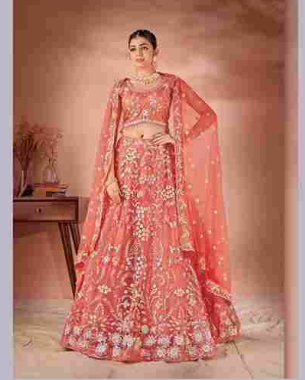

7001

7002

7003

7004

D.no.	Main Color	Lehenga fabric	Blouse fabric	Dupatta fabric	Size (Ready To Wear)	WORK DETAILS	PRICE
7001	PISTA GREEN	GEORGETT	GEORGETT	NET	M (38) + 2-2 INCH MARGIN AVAILABLE	PREMIUM SEQUANCE AND MULTI THREAD WORK	5995
7002	LAVENDER	PREMIUM NET	PREMIUM NET	NET	M (38) + 2-2 INCH MARGIN AVAILABLE	PREMIUM SEQUANCE AND MULTI THREAD WORK	5995
7003	PINK	GEORGETT	GEORGETT	NET	M (38) + 2-2 INCH MARGIN AVAILABLE	PREMIUM SEQUANCE AND MULTI THREAD WORK	5995
7004	DUSTY PEACH	PREMIUM NET	PREMIUM NET	NET	M (38) + 2-2 INCH MARGIN AVAILABLE	PREMIUM SEQUANCE AND MULTI THREAD WORK	5995
AVERAGE RATE- 5995/-			GST-12%			TOTAL AMOUNT -23980/-	