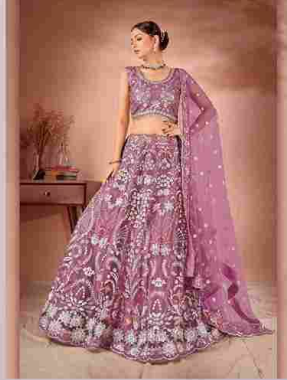

7001

7002

7003

7004

D.no.	Main Color	Lehenga fabric	Blouse fabric	Dupatta fabric	Size (Ready To Wear)	WORK DETAILS	PRICE
7001	PISTA GREEN	GEORGETT	GEORGETT	NET	M (38) + 2-2 INCH MARGIN AVAILABLE	PREMIUM SEQUANCE AND MULTI THREAD WORK	5995
7002	LAVENDER	PREMIUM NET	PREMIUM NET	NET	M (38) + 2-2 INCH MARGIN AVAILABLE	PREMIUM SEQUANCE AND MULTI THREAD WORK	5995
7003	PINK	GEORGETT	GEORGETT	NET	M (38) + 2-2 INCH MARGIN AVAILABLE	PREMIUM SEQUANCE AND MULTI THREAD WORK	5995
7004	DUSTY PEACH	PREMIUM NET	PREMIUM NET	NET	M (38) + 2-2 INCH MARGIN AVAILABLE	PREMIUM SEQUANCE AND MULTI THREAD WORK	5995
AVERAGE RATE- 5995/-				GST-12%		TOTAL AMOUNT -23980/-	