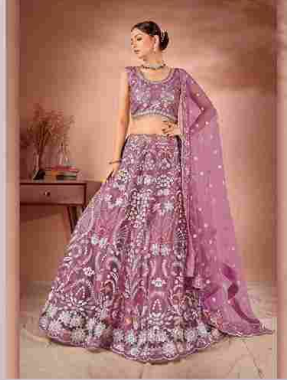

Anantesh
Lifestyle

7004

7001

7002

7003

7004

D.no.	Main Color	Lehenga fabric	Blouse fabric	Dupatta fabric	Size (Ready To Wear)	WORK DETAILS	PRICE
7001	PISTA GREEN	GEORGETT	GEORGETT	NET	M (38) + 2-2 INCH MARGIN AVAILABLE	PREMIUM SEQUANCE AND MULTI THREAD WORK	5995
7002	LAVENDER	PREMIUM NET	PREMIUM NET	NET	M (38) + 2-2 INCH MARGIN AVAILABLE	PREMIUM SEQUANCE AND MULTI THREAD WORK	5995
7003	PINK	GEORGETT	GEORGETT	NET	M (38) + 2-2 INCH MARGIN AVAILABLE	PREMIUM SEQUANCE AND MULTI THREAD WORK	5995
7004	DUSTY PEACH	PREMIUM NET	PREMIUM NET	NET	M (38) + 2-2 INCH MARGIN AVAILABLE	PREMIUM SEQUANCE AND MULTI THREAD WORK	5995
AVERAGE RATE- 5995/-			GST-12%			TOTAL AMOUNT -23980/-	