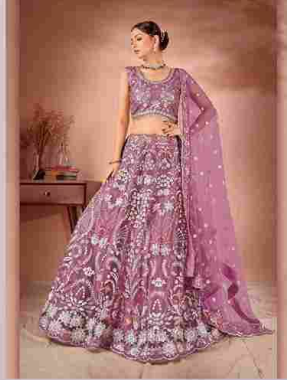

7001

7002

7003

7004

D.no.	Main Color	Lehenga fabric	Blouse fabric	Dupatta fabric	Size (Ready To Wear)	WORK DETAILS	PRICE
7001	PISTA GREEN	GEORGETT	GEORGETT	NET	M (38) + 2-2 INCH MARGIN AVAILABLE	PREMIUM SEQUANCE AND MULTI THREAD WORK	5995
7002	LAVENDER	PREMIUM NET	PREMIUM NET	NET	M (38) + 2-2 INCH MARGIN AVAILABLE	PREMIUM SEQUANCE AND MULTI THREAD WORK	5995
7003	PINK	GEORGETT	GEORGETT	NET	M (38) + 2-2 INCH MARGIN AVAILABLE	PREMIUM SEQUANCE AND MULTI THREAD WORK	5995
7004	DUSTY PEACH	PREMIUM NET	PREMIUM NET	NET	M (38) + 2-2 INCH MARGIN AVAILABLE	PREMIUM SEQUANCE AND MULTI THREAD WORK	5995
AVERAGE RATE- 5995/-			GST-12%			TOTAL AMOUNT -23980/-	