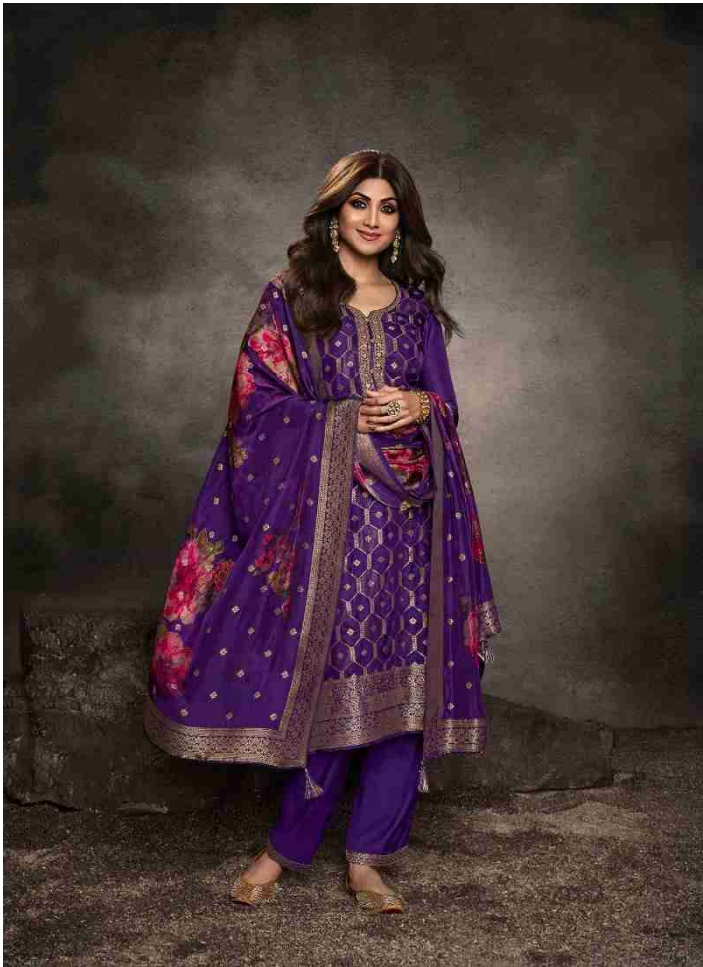

 **VATSAM**  
By VIRADI

**SHILPA~11**

- DEFINITIVE CRAFT DETAILS -

Amazing Amber  
RAVISHING ROSES  
1322

*Enchanting Mind*  
- RAVISHING ROSE -  
1323

Majestic Impressions  
- AW INSPIRING AMBER -  
1324

SHILPA~11

## SHILPA-11

| PRODUCT DESCRIPTION  | D.NO | PRICE  |
|--|------|--------|
| <b>: TOP :</b><br>PURE VISCOSE DOLA TWILL JACQUARD<br>WITH EMBROIDERY WORK | 1321 | 2075/- |
| <b>: BOTTOM :</b><br>SANTOON   | 1322 | 2075/- |
| <b>: DUPATTA :</b><br>PURE VISCOSE DOLA JACQUARD<br>WITH DIGITAL PRINT.    | 1323 | 2075/- |
|  | 1324 | 2075/- |