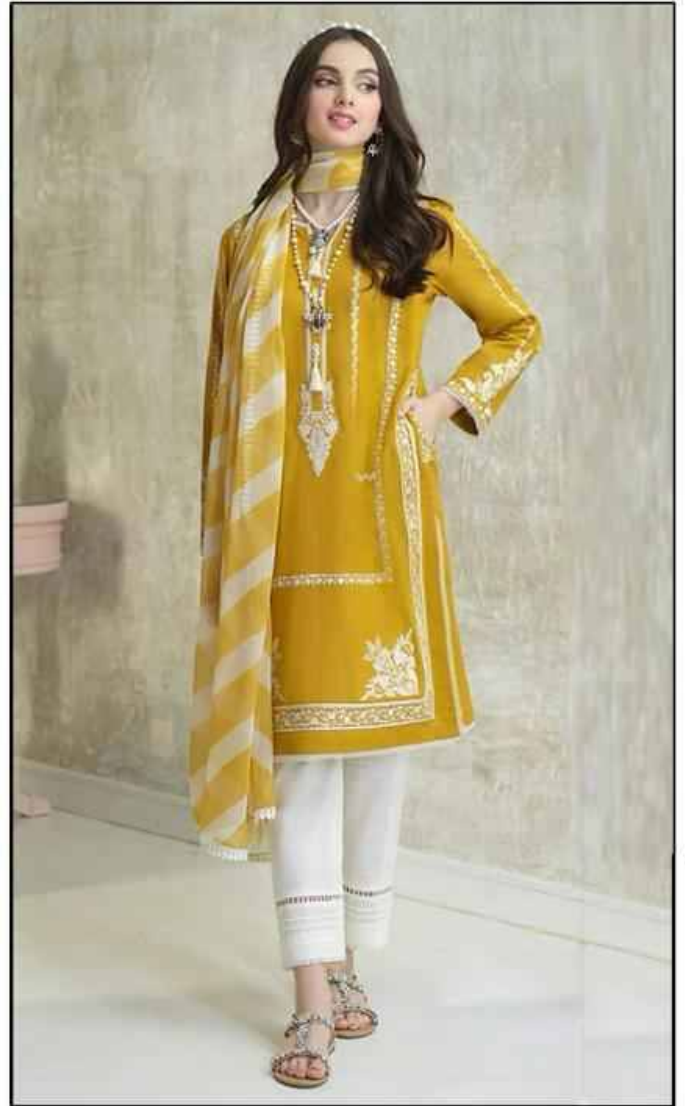

HF-27

HOOR TEX

CARE INSTRUCTIONS

DRY CLEAN RECOMMENDED
DO NOT USE ANY TYPE OF BLEACH OR STAIN REMOVING CHEMICALS
DO NOT OVER EXPOSE DAMP FABRIC TO STRONG SUNLIGHT
IRON AT MODERATE TEMPERATURE

HF-27

HOOR TEX