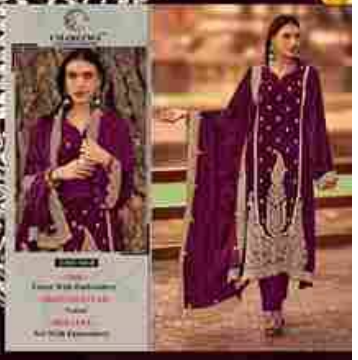

CHARIZMA™
FASHION FORWARD