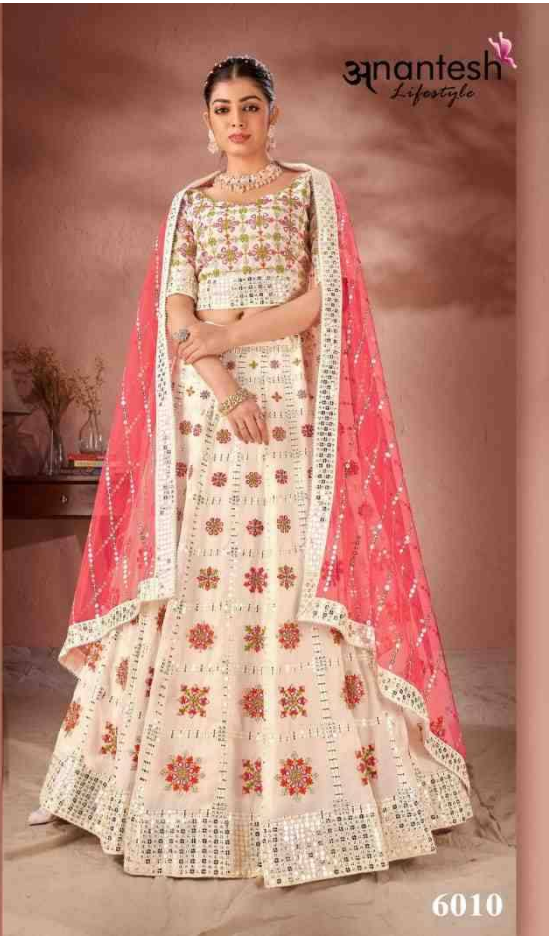

Anantesh
Lifestyle

6008

Anantesh
Lifestyle

6008

Anantesh
Lifestyle

6009

6007

6008

6009

6010

6011

D.no.	Main Color	Lehenga fabric	Blouse fabric	Dupatta fabric	Size (semi stitched)	WORK DETAILS	PRICE
6007	YELOW AND GREEN MULTI	PREMIUM NET	PREMIUM RAW SILK	NET	UPTO 42 BUST AND WAIST	PREMIUM SEQUANCE AND MULTI THREAD WORK	5995
6008	SEA GREEN	PREMIUM GEORGETT	PREMIUM GEORGETT	NET	UPTO 42 BUST AND WAIST	PREMIUM SEQUANCE AND MULTI THREAD WORK	5495
6009	BEIGE	PREMIUM GEORGETT	PREMIUM GEORGETT	ORGANZA WITH JEQUARD WORKBUTTI	UPTO 42 BUST AND WAIST	PREMIUM SEQUANCE AND MULTI THREAD WORK	5495
6010	OFF-WHITE	PREMIUM GEORGETT	PREMIUM GEORGETT	NET	UPTO 42 BUST AND WAIST	PREMIUM SEQUANCE AND MULTI THREAD WORK	5495
6011	QUEEN PISTA	PREMIUM GEORGETT	PREMIUM GEORGETT	ORGANZA WITH JEQUARD WORKBUTTI	UPTO 42 BUST AND WAIST	PREMIUM SEQUANCE AND MULTI THREAD WORK	5495
AVERAGE RATE- 5595/-			GST-12%			TOTAL AMOUNT -27975/-	