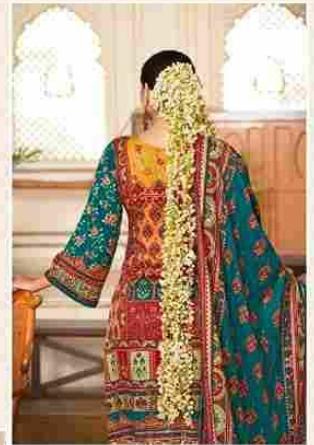

Zulfat[®]
Designer Suits

WAHIDA

523-001

zuffat-designer-wahida-woolen-salwar-suit

zuffat-designer-wahida-woolen-salwar-suit

Zuffat
DESIGNER SUITS

DESIGNER DELIGHT

523-002

Zulfat
DESIGNER

EVERYDAY LUXURY

523-003

zulfat-designer-wahida-woolen-salwar-suit

CLASSIC BEAUTY

523-004

Zulfat

FASHION FORWARD

523-005

zulfat-designer-wahida-woolen-salwar-suit

FEMININE FLAIR

523-006

zulfat-designer-wahida-woolen-salwar-suit

 **Zulfat**
DESIGNER

FEMININE FLAIR

523-007